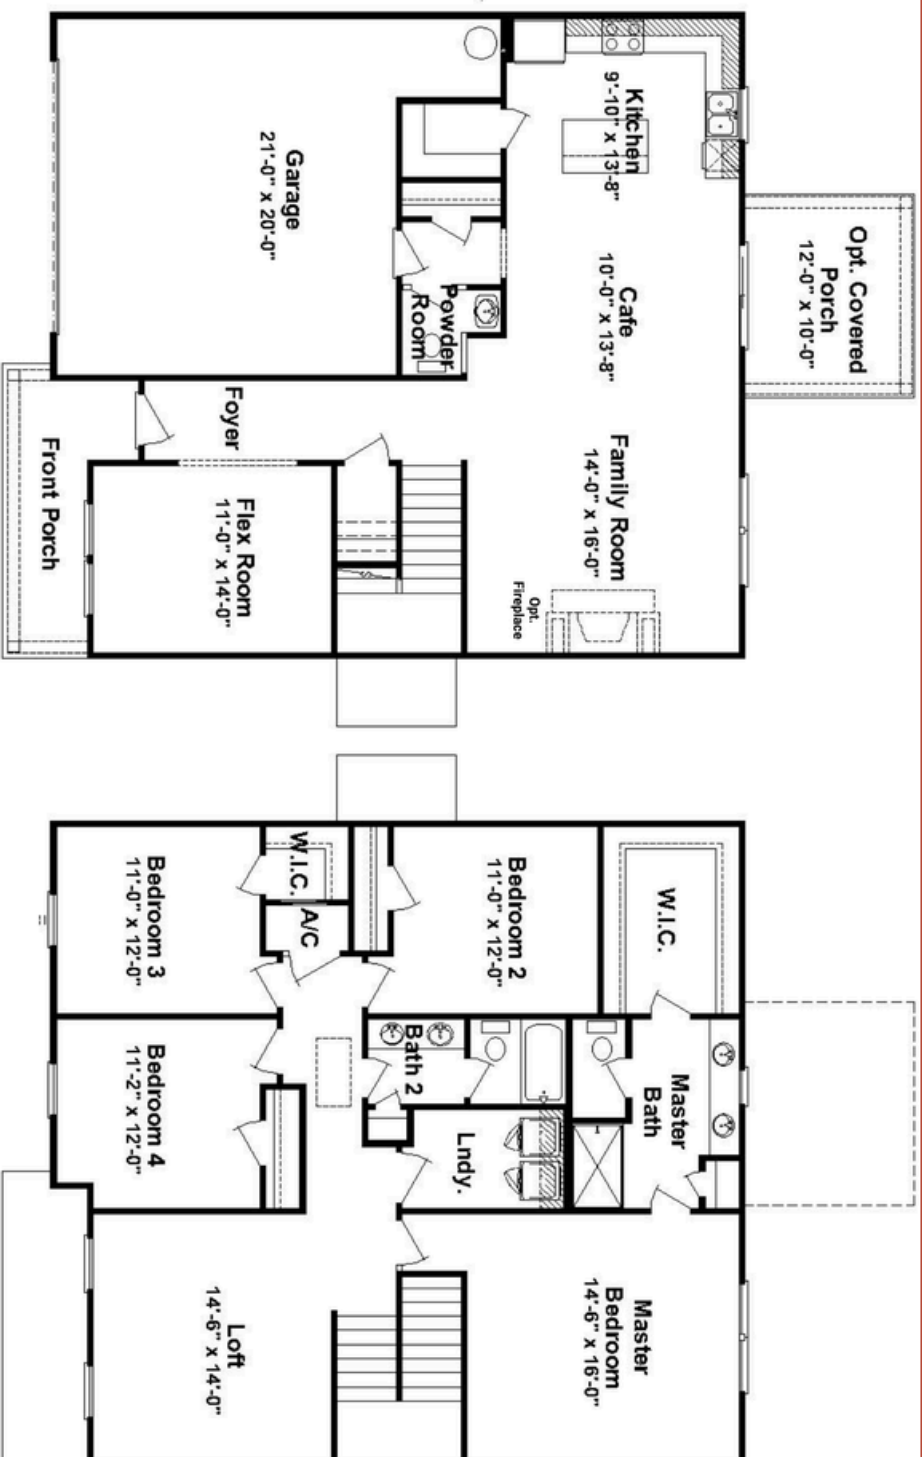

DECLARATION HOMES

SOVEREIGN

Elevation A

Elevation B

Sovereign Features

- 4 Bedrooms
- 2.5 Bathrooms
- Flex Room
- Upstairs Loft

First Floor Plan

SOVEREIGN

Second Floor Plan

2454 Square Feet

Declaration Homes
627 Industrial Park Dr, Ste 200
Evans, GA 30809
706.868.9363

Actual construction may vary from plan shown. Please consult working drawings to view elevation and floor plan to be built.