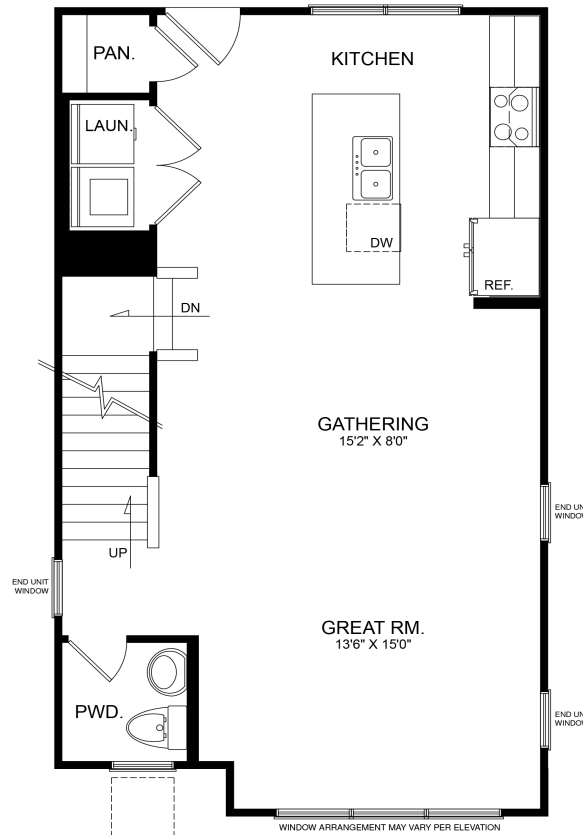

TOWNEHOME COLLECTION
THE BIRCH

at Morningside

Approx. SQ. FT: 1,719
3 Bedrooms, 2.5 Baths

For more information visit www.CristoHomes.com

LOWER LEVEL

MAIN LEVEL

UPPER LEVEL

For more information visit www.CristoHomes.com