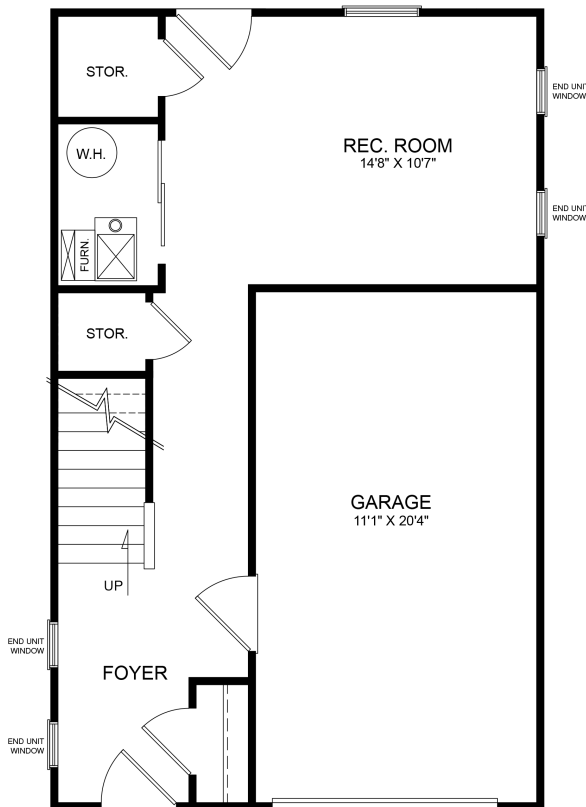

TOWNEHOME COLLECTION
THE BIRCH

at Morningside

Approx. SQ. FT: 1,719
3 Bedrooms, 2.5 Baths

For more information visit www.CristoHomes.com

LOWER LEVEL

MAIN LEVEL

UPPER LEVEL

For more information visit www.CristoHomes.com