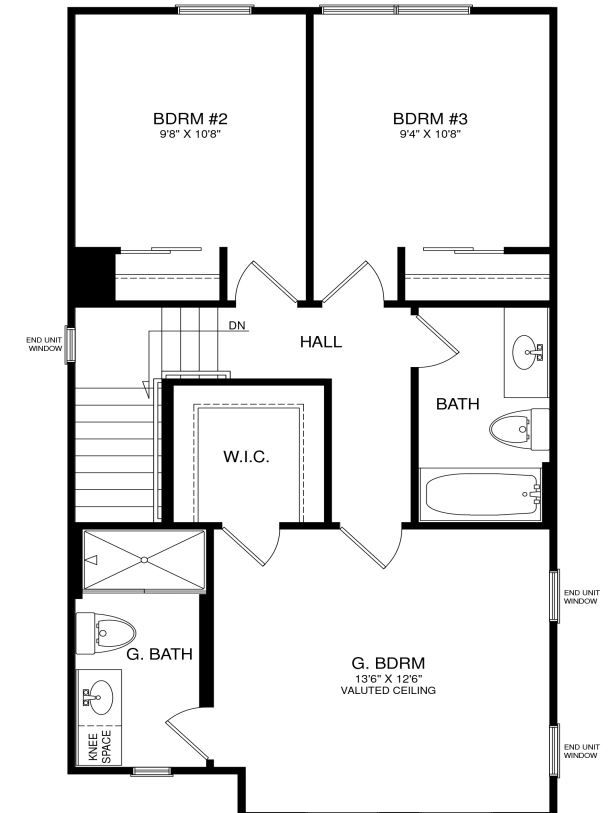

TOWNEHOME COLLECTION
THE BIRCH

at Morningside

Approx. SQ. FT: 1,719
3 Bedrooms, 2.5 Baths

For more information visit www.CristoHomes.com

LOWER LEVEL

MAIN LEVEL

UPPER LEVEL

For more information visit www.CristoHomes.com