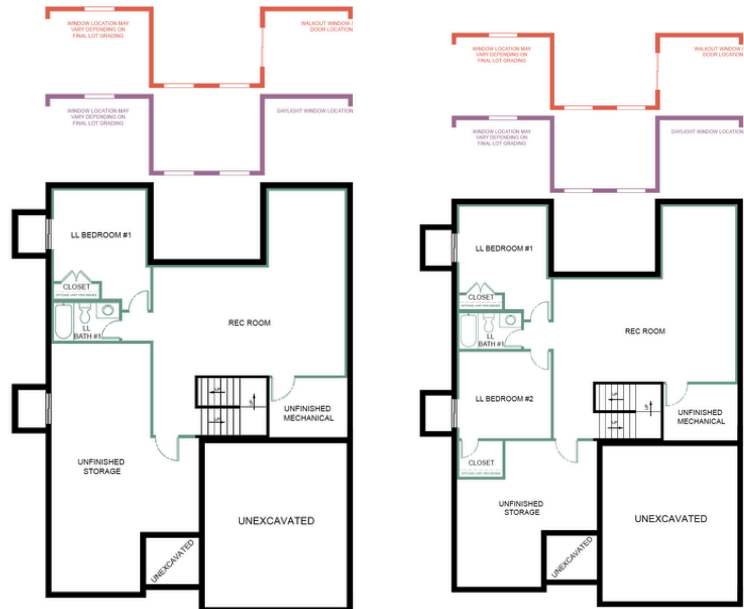

Farmhouse

Farmhouse

Somerset

Ranch

2 bedrooms

2 bathrooms

2 car garage*

1,584sq. ft. (approx.)

**3 car option available
in some communities*

A CLAYTON COMPANY

energy
efficient

Optional Lower Level Finish

choose 1 bed or 2 bed layout