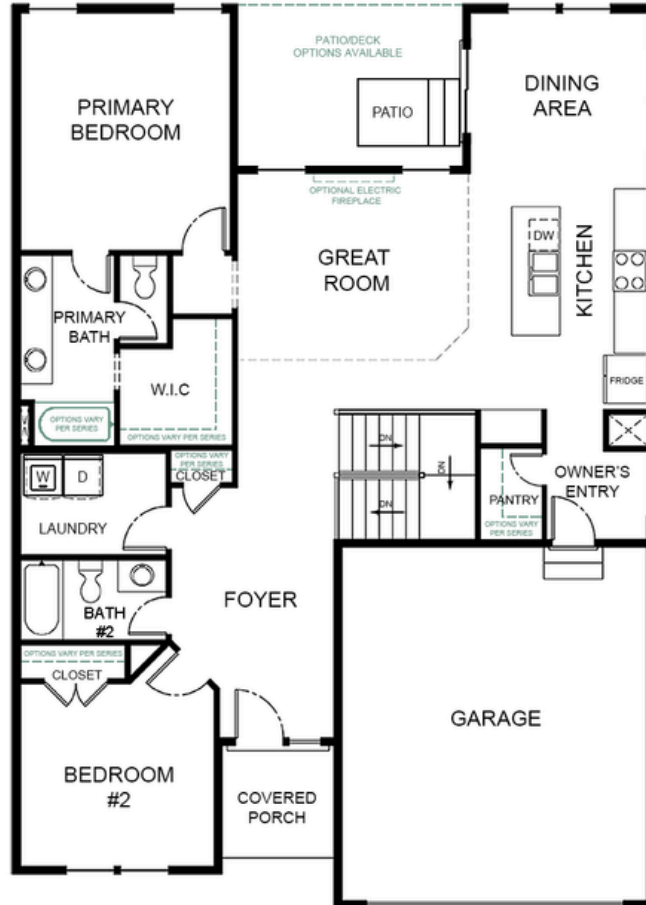

Farmhouse

Farmhouse

Somerset

Ranch

2 bedrooms

2 bathrooms

2 car garage*

1,584sq. ft. (approx.)

**3 car option available
in some communities*

A CLAYTON COMPANY

energy
efficient

Optional Lower Level Finish

choose 1 bed or 2 bed layout