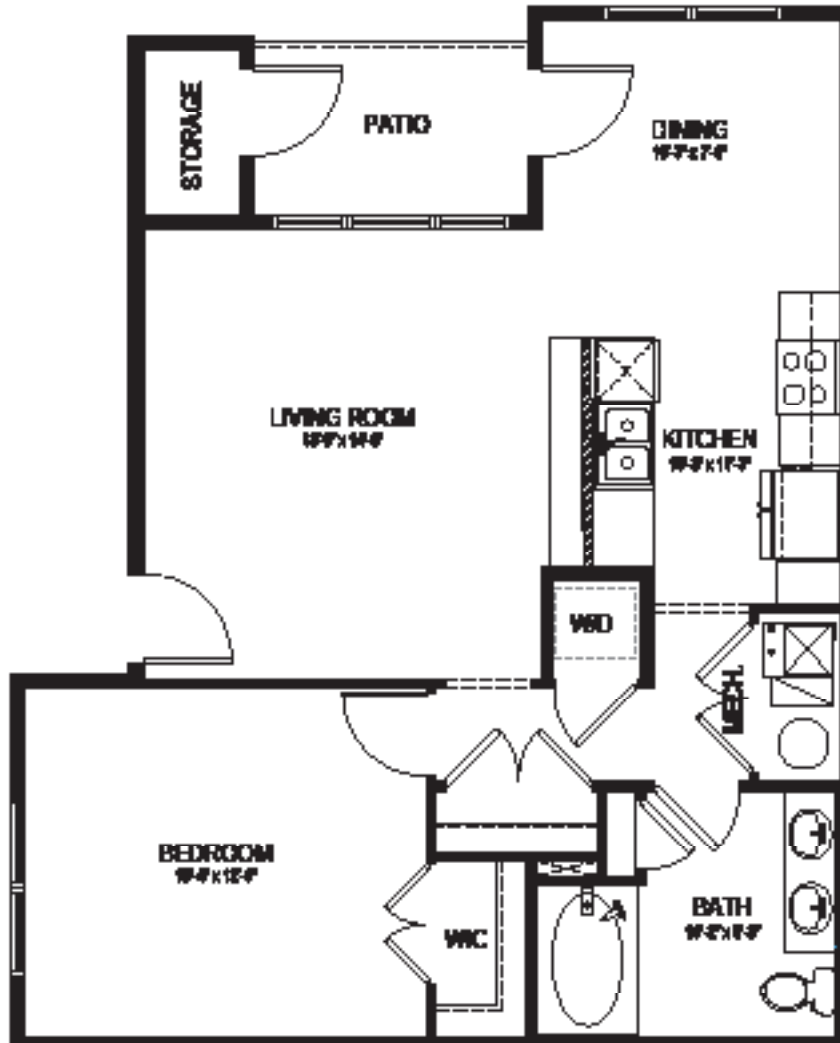

SHADOW CANYON

810 SQ FT | 1 BED | 1 BATH | OPTIONAL 1-CAR GARAGE

The Kyle

BUILDING ONE

BUILDING TWO

4800 Copeland Cir, Littleton CO

LOKALHOMES.COM | 720.656.4512

4800 Copeland Cir, Littleton CO