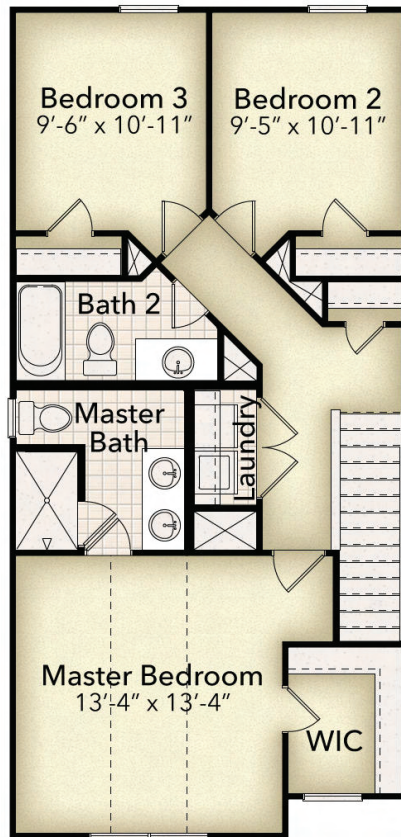

# THE DRAPER

farmhouse

french

traditional

*\*Note: Building brick, hardies, trim colors vary from shown. See Sales Agent for details.*

first floor

second floor

1,616 sq. ft.

3 bedrooms

2.5 baths

**PARKSIDE BUILDERS, LLC**

All features, designs, and prices are subject to change without notice. Floorplans may vary with selected elevation. All sizes and dimensions are approximate. FLOORPLANS are protected under copyright laws. Use is PROHIBITED without the express consent of Parkside Builders, LLC. 2018 | [goparkside.net](http://goparkside.net)