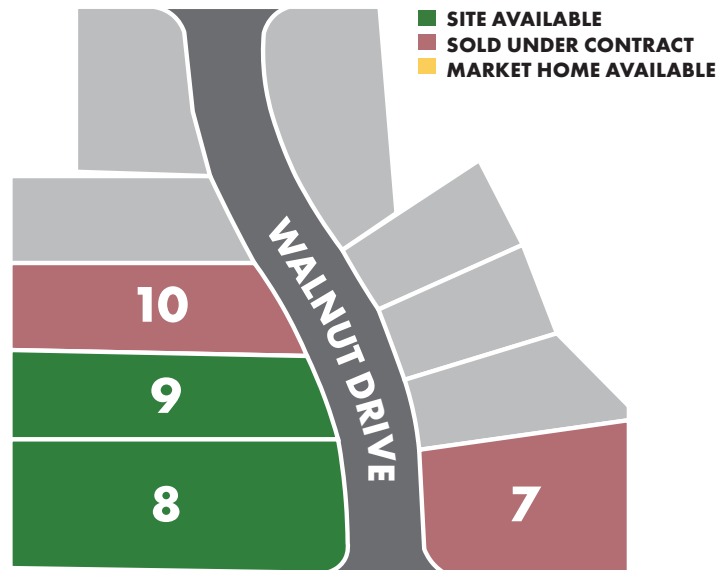

SUNSET ESTATES

Norwalk, Iowa

AVAILABLE HOMESITES

Lot #	Address	Lot Size (sq ft)	Lot Price	Lot Style
8	901 Walnut Drive	19641	Call for Pricing	Standard
9	905 Walnut Drive	18197	Call for Pricing	Standard

FOR MORE INFORMATION - P: 515-216-1015 | E: INFO@DESTINYHOMESUSA.COM