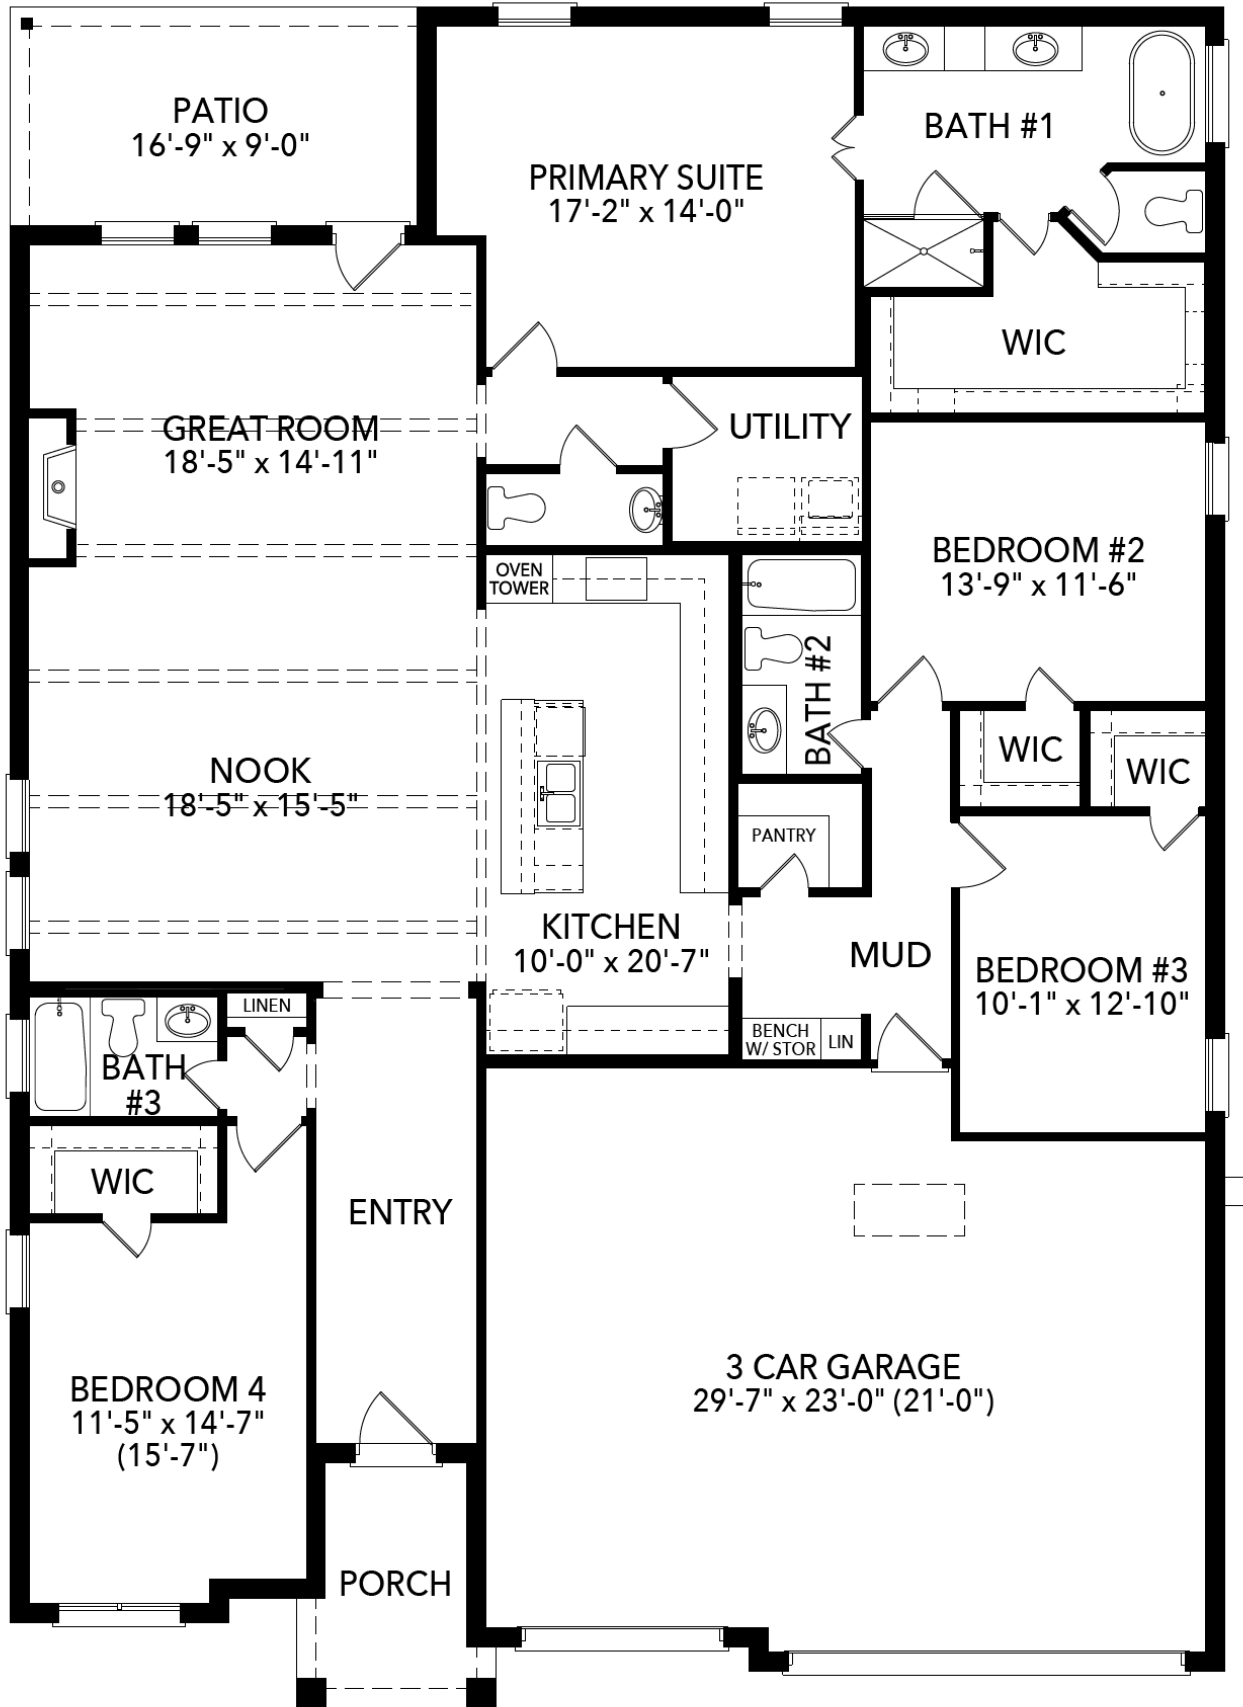

First Floor