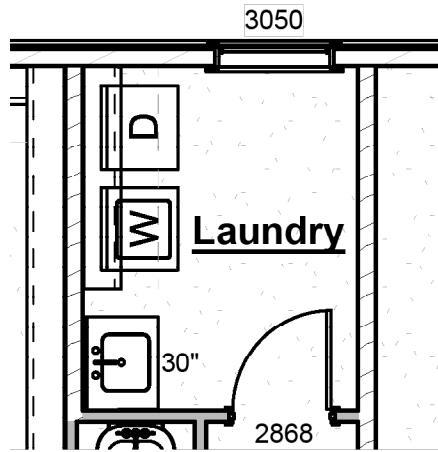

HARRIS DOYLE
HOMES

Great Room Fireplace Bump-In

- Adds fireplace to Great Room
- Includes trim-built mantel, firebox, 18" gas logs, tile surround, & electrical outlet above fireplace

Bath 2 Tile Shower

- Replaces tub/shower unit with tile shower
- Includes tile walls & floor, shower head, valve & 4" curb
- Shower enclosure not included & may be purchased at design

Bath 3

- Omits Storage closet from Loft
- Adds full bath with access from Bedroom 2
- Includes sink with cabinet base, mirror, toilet & fiberglass tub/shower
- Relocates Bedroom 2 closet entry

Bath 3 Tile Shower

- Replaces tub/shower unit with tile shower
- Includes tile walls & floor, shower head, valve & 4" curb
- Shower enclosure not included & may be purchased at design

Laundry Room Sink Option

- Includes stainless sink with 30” base cabinet, cabinet hardware and countertop
- Cabinet base and countertop can be replaced with a freestanding utility sink