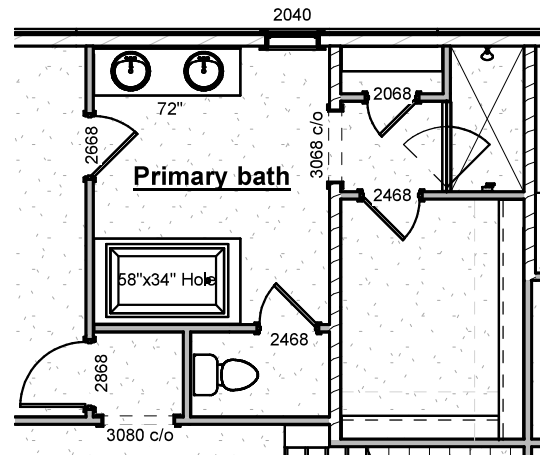

the PRESTON

Plan Options

Outdoor Gas Log Fireplace

-Adds outdoor fireplace with siding or brick to match house, cedar beam mantel, firebox, gas logs & electrical outlet above fireplace

12ft Sliding Glass Door

-Adds 12ft sliding glass door
-Omits single door & window

Chef's Kitchen with Single Oven

-Includes Frigidaire Gallery cooktop, wood hood, 1 wall oven, microwave & dishwasher

Primary Bathroom Tub

-Adds drop in tub with tile surround
-Relocates Linen closet & Primary Shower
-Reduces Primary closet to 73sf

HARRIS DOYLE
HOMES

Great Room Fireplace Bump-In

- Adds fireplace to Great Room
- Includes trim-built mantel, firebox, 18" gas logs, tile surround, & electrical outlet above fireplace

Bath 2 Tile Shower

- Replaces tub/shower unit with tile shower
- Includes tile walls & floor, shower head, valve & 4" curb
- Shower enclosure not included & may be purchased at design

Bath 3

- Omits Storage closet from Loft
- Adds full bath with access from Bedroom 2
- Includes sink with cabinet base, mirror, toilet & fiberglass tub/shower
- Relocates Bedroom 2 closet entry

Bath 3 Tile Shower