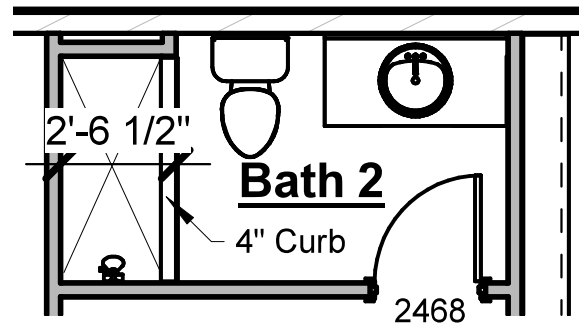

-Adds 12ft sliding glass door
-Omits single door & window

Chef's Kitchen with Single Oven

-Includes Frigidaire Gallery cooktop, wood hood, 1 wall oven, microwave & dishwasher

Primary Bathroom Tub

-Adds drop in tub with tile surround
-Relocates Linen closet & Primary Shower
-Reduces Primary closet to 73sf

HARRIS DOYLE
HOMES

Great Room Fireplace Bump-In

- Adds fireplace to Great Room
- Includes trim-built mantel, firebox, 18" gas logs, tile surround, & electrical outlet above fireplace

Bath 2 Tile Shower

- Replaces tub/shower unit with tile shower
- Includes tile walls & floor, shower head, valve & 4" curb
- Shower enclosure not included & may be purchased at design

Bath 3

- Omits Storage closet from Loft
- Adds full bath with access from Bedroom 2
- Includes sink with cabinet base, mirror, toilet & fiberglass tub/shower
- Relocates Bedroom 2 closet entry

Bath 3 Tile Shower