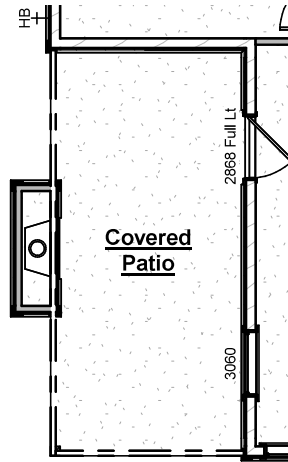

the PRESTON

Plan Options

Outdoor Gas Log Fireplace

-Adds outdoor fireplace with siding or brick to match house, cedar beam mantel, firebox, gas logs & electrical outlet above fireplace

12ft Sliding Glass Door

-Adds 12ft sliding glass door
-Omits single door & window

Chef's Kitchen with Single Oven

-Includes Frigidaire Gallery cooktop, wood hood, 1 wall oven, microwave & dishwasher

Primary Bathroom Tub

-Adds drop in tub with tile surround
-Relocates Linen closet & Primary Shower
-Reduces Primary closet to 73sf

HARRIS DOYLE
HOMES

Great Room Fireplace Bump-In

- Adds fireplace to Great Room
- Includes trim-built mantel, firebox, 18" gas logs, tile surround, & electrical outlet above fireplace

Bath 2 Tile Shower

- Replaces tub/shower unit with tile shower
- Includes tile walls & floor, shower head, valve & 4" curb
- Shower enclosure not included & may be purchased at design