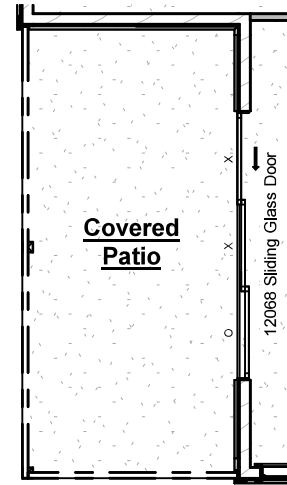

the PRESTON

Plan Options

Outdoor Gas Log Fireplace

-Adds outdoor fireplace with siding or brick to match house, cedar beam mantel, firebox, gas logs & electrical outlet above fireplace

12ft Sliding Glass Door

-Adds 12ft sliding glass door
-Omits single door & window

Chef's Kitchen with Single Oven

-Includes Frigidaire Gallery cooktop, wood hood, 1 wall oven, microwave & dishwasher

Primary Bathroom Tub

-Adds drop in tub with tile surround
-Relocates Linen closet & Primary Shower
-Reduces Primary closet to 73sf

HARRIS DOYLE
HOMES

Great Room Fireplace Bump-In

- Adds fireplace to Great Room
- Includes trim-built mantel, firebox, 18" gas logs, tile surround, & electrical outlet above fireplace

Bath 2 Tile Shower

- Replaces tub/shower unit with tile shower
- Includes tile walls & floor, shower head, valve & 4" curb
- Shower enclosure not included & may be purchased at design