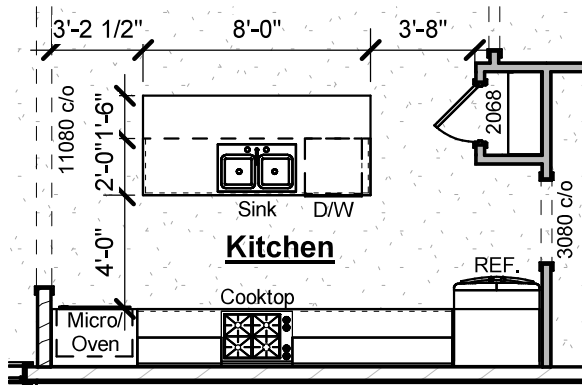

the PRESTON

Plan Options

Outdoor Gas Log Fireplace

-Adds outdoor fireplace with siding or brick to match house, cedar beam mantel, firebox, gas logs & electrical outlet above fireplace

12ft Sliding Glass Door

-Adds 12ft sliding glass door
-Omits single door & window

Chef's Kitchen with Single Oven

-Includes Frigidaire Gallery cooktop, wood hood, 1 wall oven, microwave & dishwasher

Primary Bathroom Tub

-Adds drop in tub with tile surround
-Relocates Linen closet & Primary Shower
-Reduces Primary closet to 73sf

HARRIS DOYLE
HOMES

Great Room Fireplace Bump-In

- Adds fireplace to Great Room
- Includes trim-built mantel, firebox, 18" gas logs, tile surround, & electrical outlet above fireplace

Bath 2 Tile Shower

- Replaces tub/shower unit with tile shower
- Includes tile walls & floor, shower head, valve & 4" curb
- Shower enclosure not included & may be purchased at design