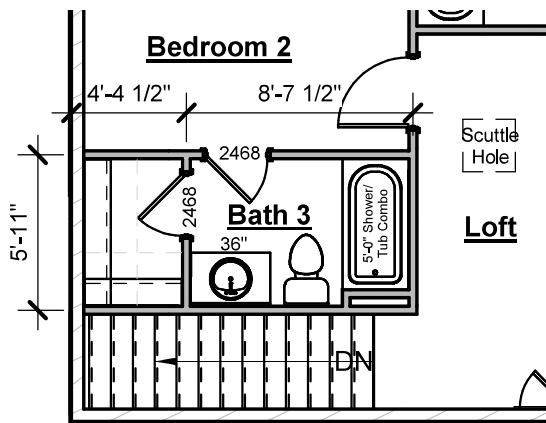

HARRIS DOYLE
HOMES

Great Room Fireplace Bump-In

- Adds fireplace to Great Room
- Includes trim-built mantel, firebox, 18" gas logs, tile surround, & electrical outlet above fireplace

Bath 2 Tile Shower

- Replaces tub/shower unit with tile shower
- Includes tile walls & floor, shower head, valve & 4" curb
- Shower enclosure not included & may be purchased at design

Bath 3

- Omits Storage closet from Loft
- Adds full bath with access from Bedroom 2
- Includes sink with cabinet base, mirror, toilet & fiberglass tub/shower
- Relocates Bedroom 2 closet entry

Bath 3 Tile Shower