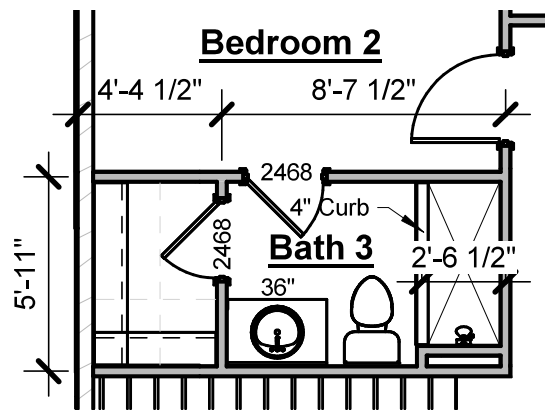

HARRIS DOYLE
HOMES

Great Room Fireplace Bump-In

- Adds fireplace to Great Room
- Includes trim-built mantel, firebox, 18" gas logs, tile surround, & electrical outlet above fireplace

Bath 2 Tile Shower

- Replaces tub/shower unit with tile shower
- Includes tile walls & floor, shower head, valve & 4" curb
- Shower enclosure not included & may be purchased at design

Bath 3

- Omits Storage closet from Loft
- Adds full bath with access from Bedroom 2
- Includes sink with cabinet base, mirror, toilet & fiberglass tub/shower
- Relocates Bedroom 2 closet entry

Bath 3 Tile Shower