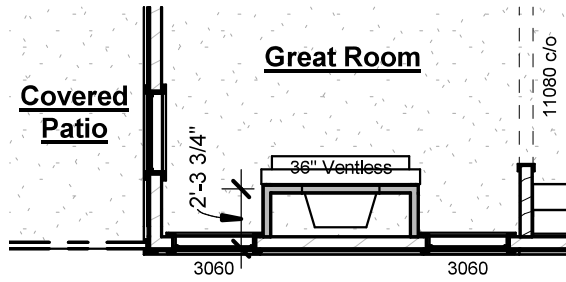

HARRIS DOYLE
HOMES

Great Room Fireplace Bump-In

- Adds fireplace to Great Room
- Includes trim-built mantel, firebox, 18" gas logs, tile surround, & electrical outlet above fireplace

Bath 2 Tile Shower

- Replaces tub/shower unit with tile shower
- Includes tile walls & floor, shower head, valve & 4" curb
- Shower enclosure not included & may be purchased at design