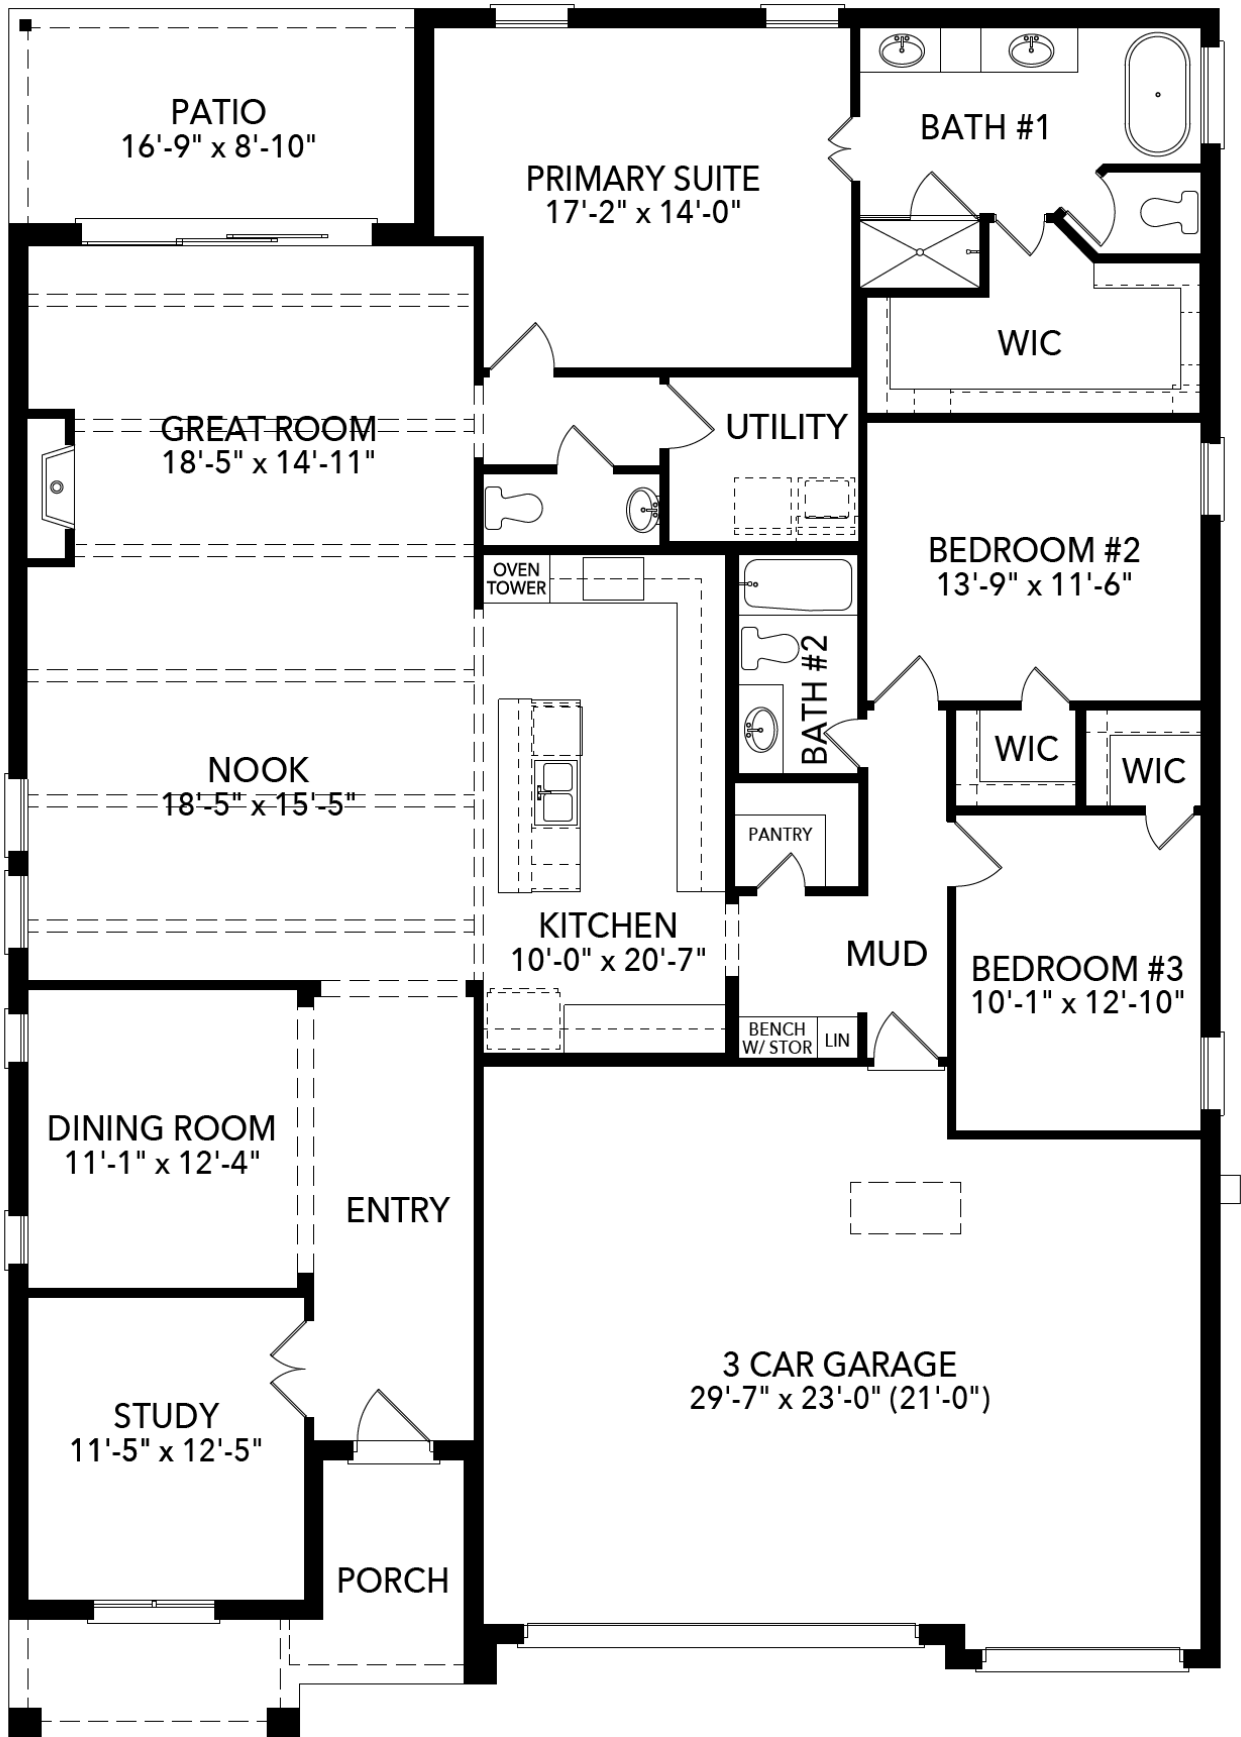

First Floor