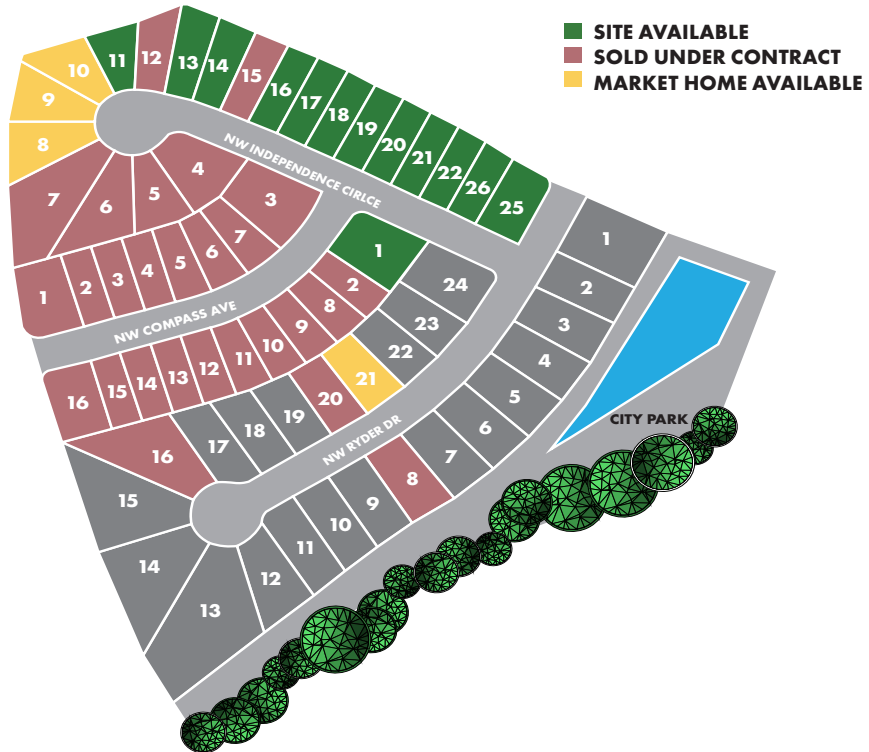

INDI RUN

Waukee, Iowa

AVAILABLE HOMES

HANSBURY

AVAILABLE NOW

495 NW INDEPENDENCE CIRCLE
\$434,900 - PLAT 5 LOT 8

BRIARWOOD

AVAILABLE NOW

485 NW INDEPENDENCE CIRCLE
\$424,900 - PLAT 5 LOT 9

FREMONT

COMING SOON

475 NW INDEPENDENCE CIRCLE
\$445,550 - PLAT 5 LOT 10

PALAZZO CD

COMING SOON

425 NW RYDER DR
\$594,575 - PLAT 6 LOT 21

FOR MORE INFORMATION - P: 515-216-1015 | E: INFO@DESTINYHOMESUSA.COM

BUYDESTINYHOMES.COM

INDI RUN

Waukee, Iowa

AVAILABLE HOMESITES

Lot #	Address	Lot Size (sq ft)	Lot Style	Lot #	Address	Lot Size (sq ft)	Lot Style
1	390 NW Compass Ave	12129	Standard	20	375 NW Independence Cir.	7088	Standard
11	465 NW Independence Cir.	6763	Walkout-8'Bsmt	21	365 NW Independence Cir.	6950	Standard
13	445 NW Independence Cir.	8531	Daylight	22	355 NW Independence Cir.	6770	Standard
14	435 NW Independence Cir.	8055	Daylight	26	345 NW Independence Cir.	6550	Standard
16	415 NW Independence Cir.	7358	Standard-Deck	25	335 NW Independence Cir.	9191	Standard
17	405 NW Independence Cir.	7330	Standard-Deck				
18	395 NW Independence Cir.	7236	Standard-Deck				
19	385 NW Independence Cir.	7183	Standard-Deck				