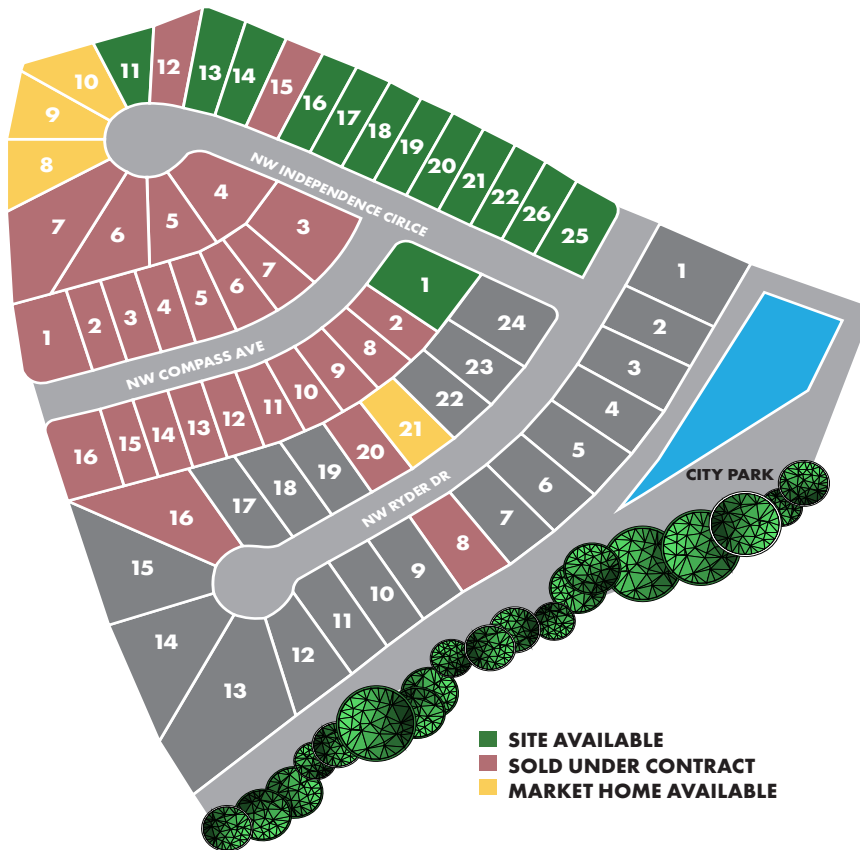

INDI RUN

Waukee, Iowa

AVAILABLE HOMES

HANSBURY

AVAILABLE NOW

495 NW INDEPENDENCE CIRCLE
\$434,900 - PLAT 5 LOT 8

BRIARWOOD

AVAILABLE NOW

485 NW INDEPENDENCE CIRCLE
\$424,900 - PLAT 5 LOT 9

FREMONT

COMING SOON

475 NW INDEPENDENCE CIRCLE
\$445,550 - PLAT 5 LOT 10

PALAZZO CD

COMING SOON

425 NW RYDER DR
\$594,575 - PLAT 6 LOT 21

FOR MORE INFORMATION - P: 515-216-1015 | E: INFO@DESTINYHOMESUSA.COM

BUYDESTINYHOMES.COM

INDI RUN

Waukee, Iowa

AVAILABLE HOMESITES

Lot #	Address	Lot Size (sq ft)	Lot Style	Lot #	Address	Lot Size (sq ft)	Lot Style
1	390 NW Compass Ave	12129	Standard	20	375 NW Independence Cir.	7088	Standard
11	465 NW Independence Cir.	6763	Walkout-8'Bsmt	21	365 NW Independence Cir.	6950	Standard
13	445 NW Independence Cir.	8531	Daylight	22	355 NW Independence Cir.	6770	Standard
14	435 NW Independence Cir.	8055	Daylight	26	345 NW Independence Cir.	6550	Standard
16	415 NW Independence Cir.	7358	Standard-Deck	25	335 NW Independence Cir.	9191	Standard
17	405 NW Independence Cir.	7330	Standard-Deck				
18	395 NW Independence Cir.	7236	Standard-Deck				
19	385 NW Independence Cir.	7183	Standard-Deck				