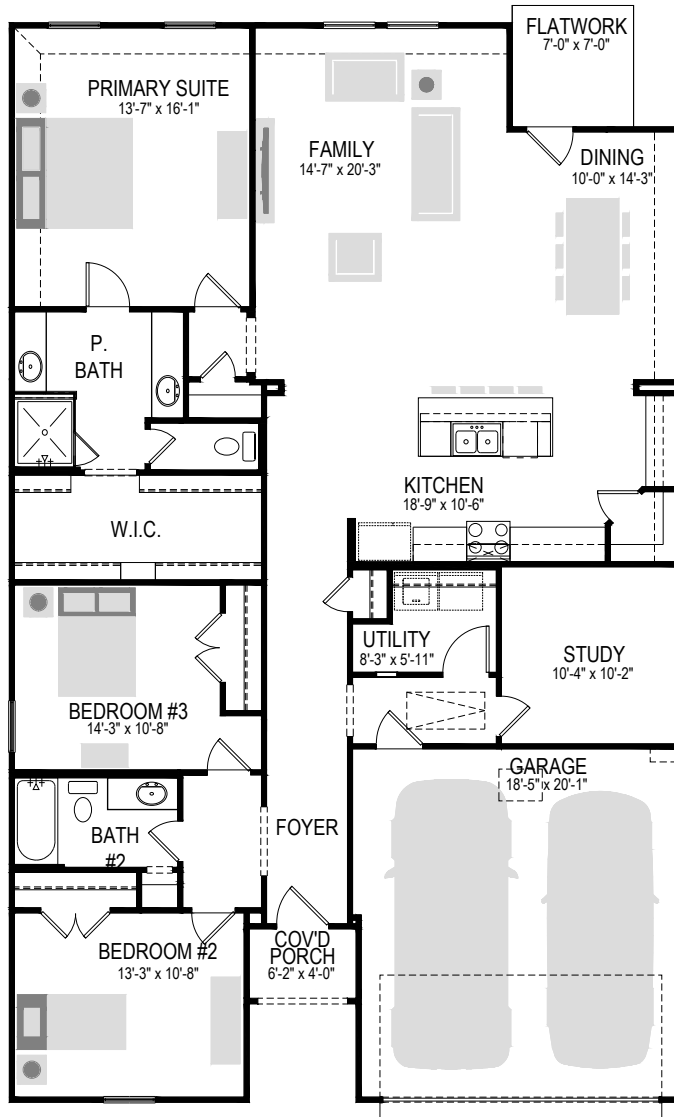

# HARRISON | 3 BED | 2 BATH | 1,975 SQ FT

**ELEVATION A**

**ELEVATION D**

OPTIONAL  
COV'D PATIO