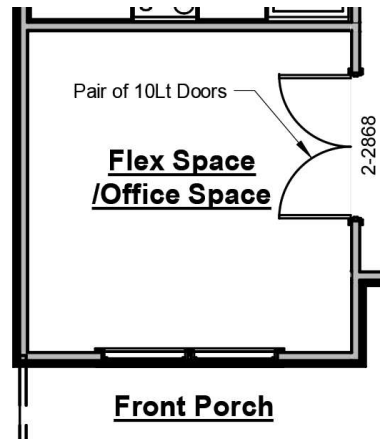

the BRADFORD

Plan Options

Covered Patio Extension

-Adds 78sf of additional covered patio

Covered Patio Extension with 12ft Sliding Glass Door

-Adds 78sf of additional covered patio
-Adds 12ft sliding glass door & omits 6ft sliding door

Primary Bathroom Tub

- Adds drop in tub with tile surround & (2) 2'-0" x 4'-0" windows above tub
- Relocates Primary Closet entrance to Primary Bedroom, location of vanity, toilet, & 2'-0" x 4'-0" window
- Reduces Primary Shower to 11sf
- Omits linen closet

Flex Room Door

- Adds pair of divided lite French doors to Dining Room to enclose space

Dining Room Tray Ceiling

Great Room Fireplace Bump-In

- Adds fireplace to Great Room
- Includes trim-built mantel, firebox, 18" gas logs, tile surround, & electrical outlet above fireplace