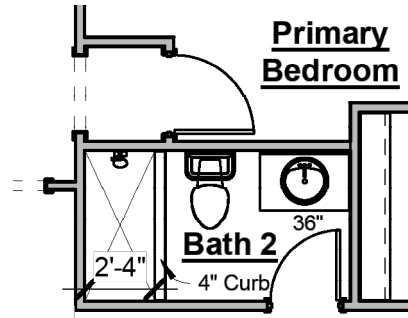

Primary Bathroom Tub

- Adds drop in tub with tile surround & (2) 2'-0" x 4'-0" windows above tub
- Relocates Primary Closet entrance to Primary Bedroom, location of vanity, toilet, & 2'-0" x 4'-0" window
- Reduces Primary Shower to 11sf
- Omits linen closet

Flex Room Door

- Adds pair of divided lite French doors to Dining Room to enclose space

Dining Room Tray Ceiling

Great Room Fireplace Bump-In

- Adds fireplace to Great Room
- Includes trim-built mantel, firebox, 18" gas logs, tile surround, & electrical outlet above fireplace

Great Room Fireplace Bump-Out

- Adds fireplace to Great Room
- Includes trim-built mantel, firebox, 18" gas logs, tile surround, & electrical outlet above fireplace

Bath 2 Tile Shower

- Replaces tub/shower unit with tile shower
- Includes tile walls & floor, shower head/valve & 4" curb
- Shower enclosure not included & may be purchased at design