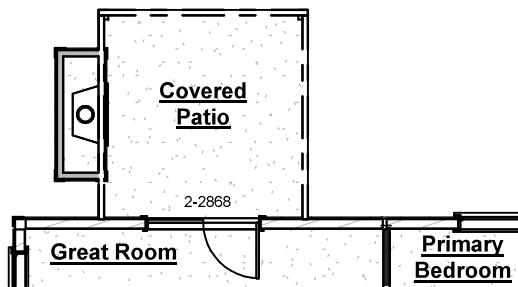

the BRADFORD

Plan Options

Covered Patio Extension

-Adds 78sf of additional covered patio

Covered Patio Extension with 12ft Sliding Glass Door

-Adds 78sf of additional covered patio
-Adds 12ft sliding glass door & omits 6ft sliding door