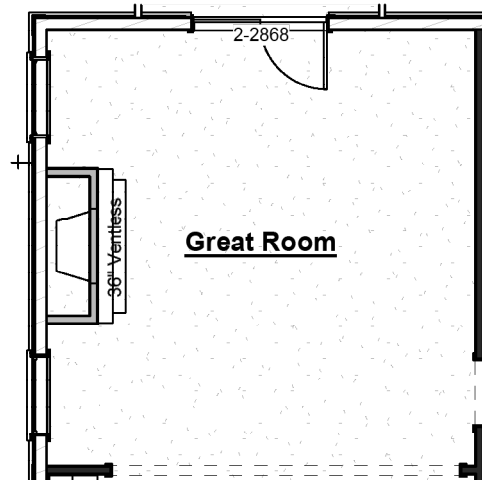

Great Room Fireplace Bump-In

- -Adds fireplace to Great Room
- -Includes trim-built mantel, firebox, 18" gas logs, tile surround, & electrical outlet above fireplace