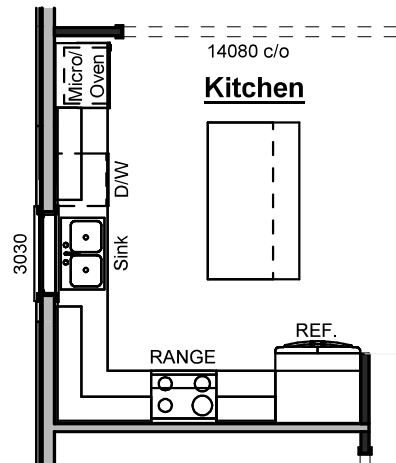

the BRADFORD

Plan Options

Covered Patio Extension

-Adds 78sf of additional covered patio

Covered Patio Extension with 12ft Sliding Glass Door

-Adds 78sf of additional covered patio
-Adds 12ft sliding glass door & omits 6ft sliding door

Outdoor Gas Log Fireplace

-Adds outdoor fireplace with siding or brick to match house, cedar beam mantel, firebox, gas logs & electrical outlet above fireplace

Chef's Kitchen with Single Oven

-Includes Frigidaire Gallery cooktop, wood hood, 1 wall ovens, microwave in island and dishwasher.

Primary Bathroom Tub

- Adds drop in tub with tile surround & (2) 2'-0" x 4'-0" windows above tub
- Relocates Primary Closet entrance to Primary Bedroom, location of vanity, toilet, & 2'-0" x 4'-0" window
- Reduces Primary Shower to 11sf
- Omits linen closet