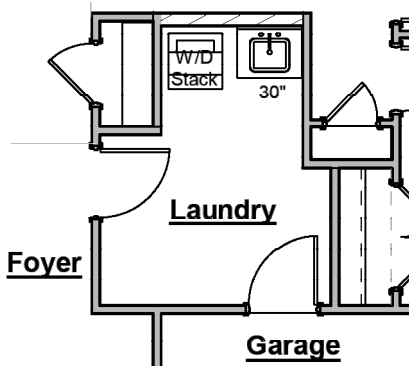

Primary Bathroom Tub

- Adds drop in tub with tile surround & (2) 2'-0" x 4'-0" windows above tub
- Relocates Primary Closet entrance to Primary Bedroom, location of vanity, toilet, & 2'-0" x 4'-0" window
- Reduces Primary Shower to 11sf
- Omits linen closet

Flex Room Door

- Adds pair of divided lite French doors to Dining Room to enclose space

Dining Room Tray Ceiling

Great Room Fireplace Bump-In

- Adds fireplace to Great Room
- Includes trim-built mantel, firebox, 18" gas logs, tile surround, & electrical outlet above fireplace

Great Room Fireplace Bump-Out

- Adds fireplace to Great Room
- Includes trim-built mantel, firebox, 18" gas logs, tile surround, & electrical outlet above fireplace

Bath 2 Tile Shower

- Replaces tub/shower unit with tile shower
- Includes tile walls & floor, shower head/valve & 4" curb
- Shower enclosure not included & may be purchased at design

Laundry Room Sink

- Includes stainless sink with 30" base cabinet, cabinet hardware and countertop
- Cabinet base and countertop can be replaced with a freestanding utility sink
- Does not include stacking kit for washer & dryer