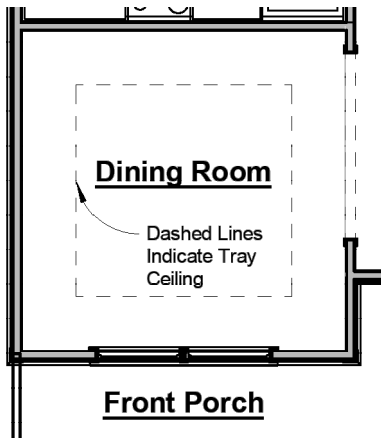

the BRADFORD

Plan Options

Covered Patio Extension

-Adds 78sf of additional covered patio

Covered Patio Extension with 12ft Sliding Glass Door

-Adds 78sf of additional covered patio
-Adds 12ft sliding glass door & omits 6ft sliding door

Outdoor Gas Log Fireplace

-Adds outdoor fireplace with siding or brick to match house, cedar beam mantel, firebox, gas logs & electrical outlet above fireplace

Chef's Kitchen with Single Oven

-Includes Frigidaire Gallery cooktop, wood hood, 1 wall ovens, microwave in island and dishwasher.

Primary Bathroom Tub

- Adds drop in tub with tile surround & (2) 2'-0" x 4'-0" windows above tub
- Relocates Primary Closet entrance to Primary Bedroom, location of vanity, toilet, & 2'-0" x 4'-0" window
- Reduces Primary Shower to 11sf
- Omits linen closet

Flex Room Door

- Adds pair of divided lite French doors to Dining Room to enclose space

Dining Room Tray Ceiling

Great Room Fireplace Bump-In

- Adds fireplace to Great Room
- Includes trim-built mantel, firebox, 18" gas logs, tile surround, & electrical outlet above fireplace