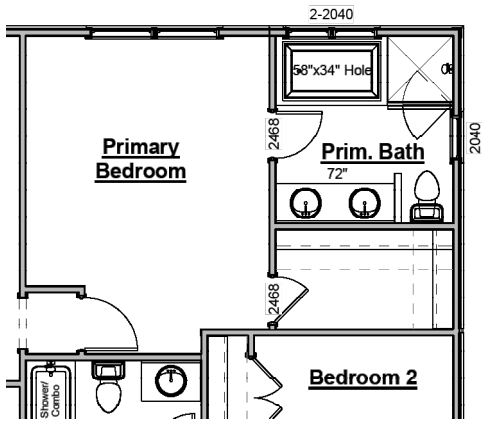

the BRADFORD

Plan Options

Covered Patio Extension

-Adds 78sf of additional covered patio

Covered Patio Extension with 12ft Sliding Glass Door

-Adds 78sf of additional covered patio
-Adds 12ft sliding glass door & omits 6ft sliding door

Primary Bathroom Tub

- Adds drop in tub with tile surround & (2) 2'-0" x 4'-0" windows above tub
- Relocates Primary Closet entrance to Primary Bedroom, location of vanity, toilet, & 2'-0" x 4'-0" window
- Reduces Primary Shower to 11sf
- Omits linen closet