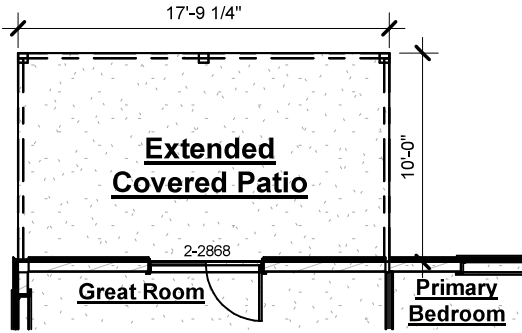

the BRADFORD

Plan Options

Covered Patio Extension

-Adds 78sf of additional covered patio

Covered Patio Extension with 12ft Sliding Glass Door

-Adds 78sf of additional covered patio
-Adds 12ft sliding glass door & omits 6ft sliding door