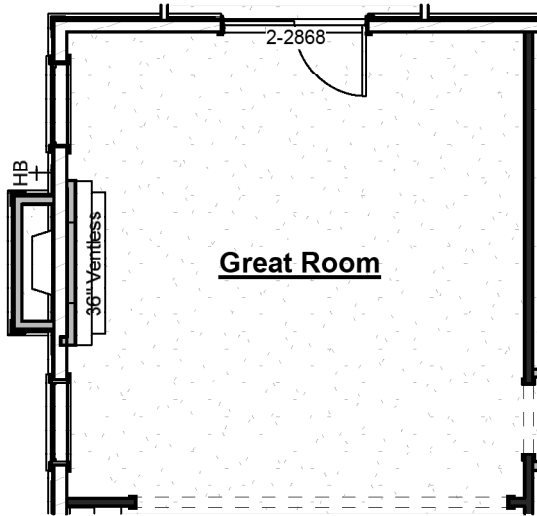

Primary Bathroom Tub

- Adds drop in tub with tile surround & (2) 2'-0" x 4'-0" windows above tub
- Relocates Primary Closet entrance to Primary Bedroom, location of vanity, toilet, & 2'-0" x 4'-0" window
- Reduces Primary Shower to 11sf
- Omits linen closet

Flex Room Door

- Adds pair of divided lite French doors to Dining Room to enclose space

Dining Room Tray Ceiling

Great Room Fireplace Bump-In

- Adds fireplace to Great Room
- Includes trim-built mantel, firebox, 18" gas logs, tile surround, & electrical outlet above fireplace

Great Room Fireplace Bump-Out

- Adds fireplace to Great Room
- Includes trim-built mantel, firebox, 18" gas logs, tile surround, & electrical outlet above fireplace

Bath 2 Tile Shower

- Replaces tub/shower unit with tile shower
- Includes tile walls & floor, shower head/valve & 4" curb
- Shower enclosure not included & may be purchased at design