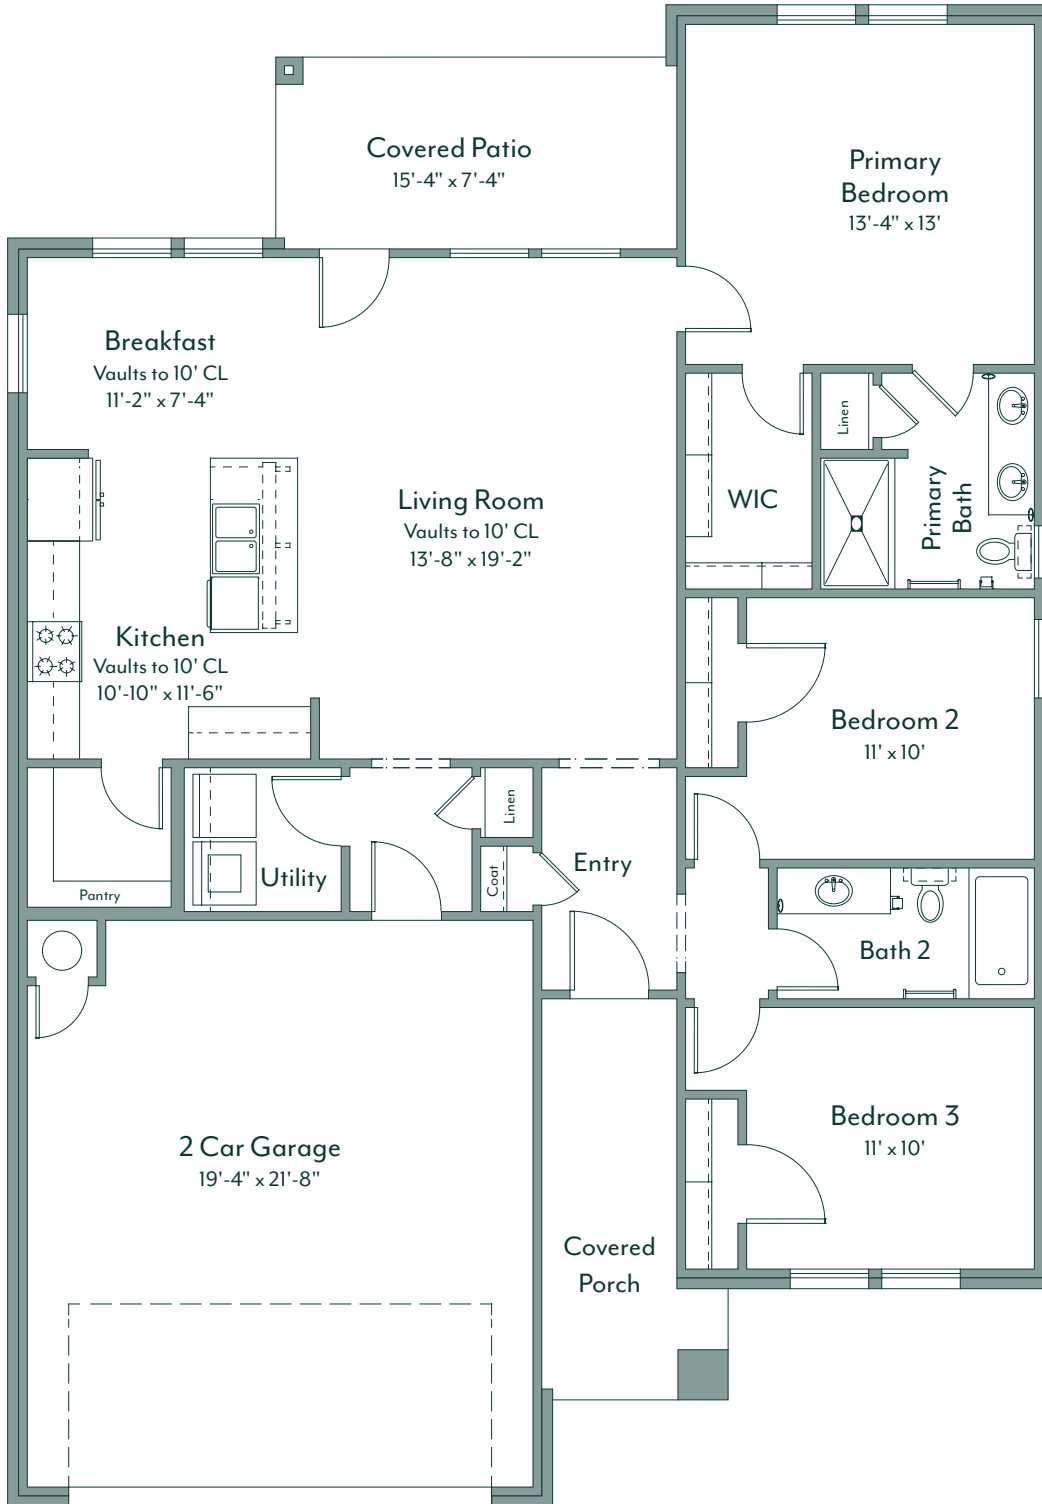

EDISON

1,385 sq ft

3 bed

2 bath

A | traditional

B | craftsman

E | tudor

F | modern

Learn more about the included features
for this floor plan.

**Some community exclusions apply*

[customize this plan](#)

porch b

porch e

porch f

Customize this floor plan and explore elevation options with our [interactive online tool](#).