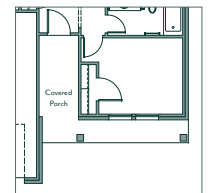

EDISON

1,385 sq ft

3 bed

2 bath

A | traditional

B | craftsman

E | tudor

F | modern

Learn more about the included features
for this floor plan.

**Some community exclusions apply*

[customize this plan](#)

porch b

porch e

porch f

Customize this floor plan and explore elevation options with our [interactive online tool](#).