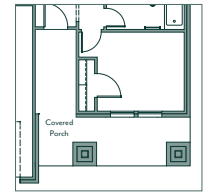

EDISON

1,385 sq ft

3 bed

2 bath

A | traditional

B | craftsman

E | tudor

F | modern

Learn more about the included features
for this floor plan.

**Some community exclusions apply*

[customize this plan](#)

porch b

porch e

porch f

Customize this floor plan and explore elevation options with our [interactive online tool](#).