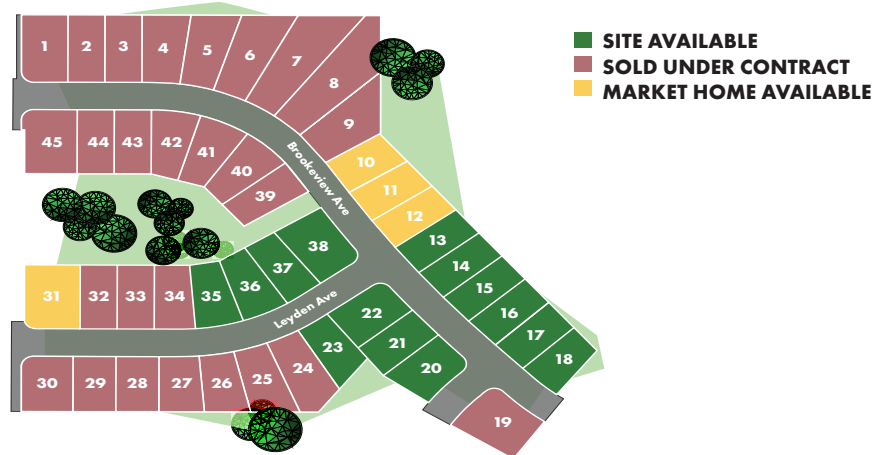

AVAILABLE HOMES