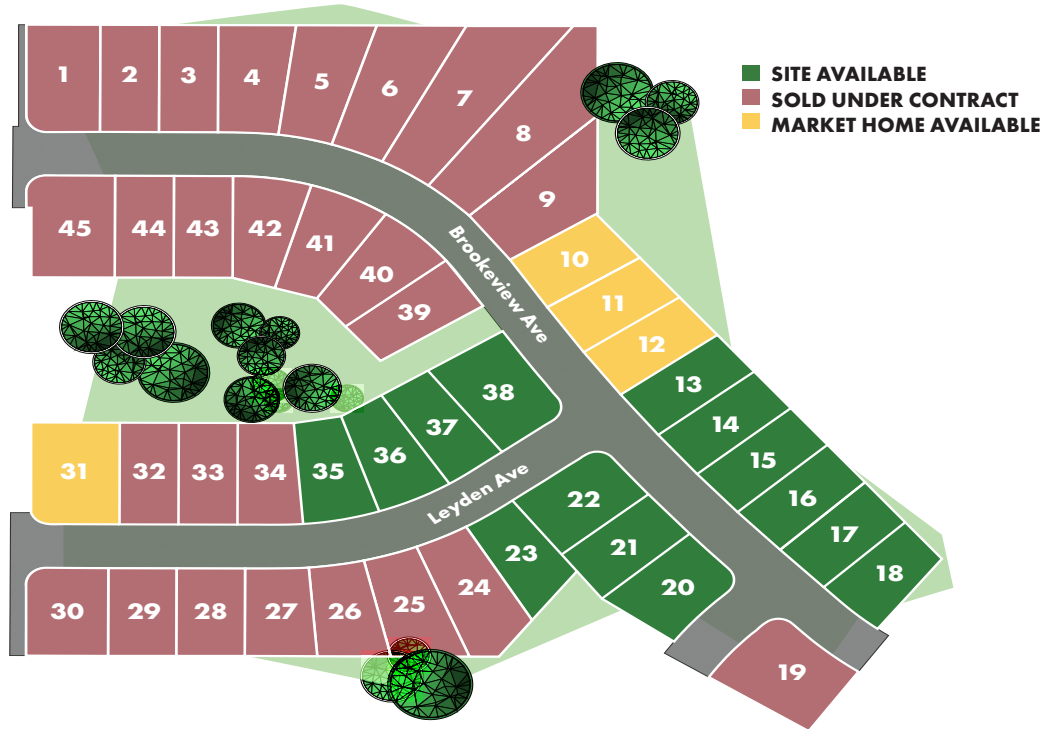

**5656 BROOK VIEW AVE
\$399,500 - LOT 10**

FREMONT

COMING SOON

**5660 BROOK VIEW AVE
\$361,950 - LOT 11**

NASH

COMING SOON

**5664 BROOK VIEW AVE
\$432,700 - LOT 12**

FOR MORE INFORMATION - P: 515-216-1015 | E: INFO@DESTINYHOMESUSA.COM

BUYDESTINYHOMES.COM

WOODBURY

Des Moines, Iowa

AVAILABLE HOMESITES

Lot #	Address	Lot Size	Lot Style	Lot #	Address	Lot Size	Lot Style
13	5668 Brook View Ave	7270	Daylight	21	5675 Brook View Ave	7749	Daylight
14	5672 Brook View Ave	7553	Daylight	22	5671 Brook View Ave	9036	Daylight
15	5676 Brook View Ave	7302	Daylight	23	5653 Leyden Ave	7702	Daylight
16	5680 Brook View Ave	7294	Daylight	35	5626 Leyden Ave	8082	Walkout
17	5684 Brook View Ave	7298	Daylight	36	5632 Leyden Ave	8082	Daylight
18	5688 Brook View Ave	7317	Standard	37	5638 Leyden Ave	7806	Daylight
20	5679 Brook View Ave	9002	Daylight	38	5644 Leyden Ave	10512	Daylight