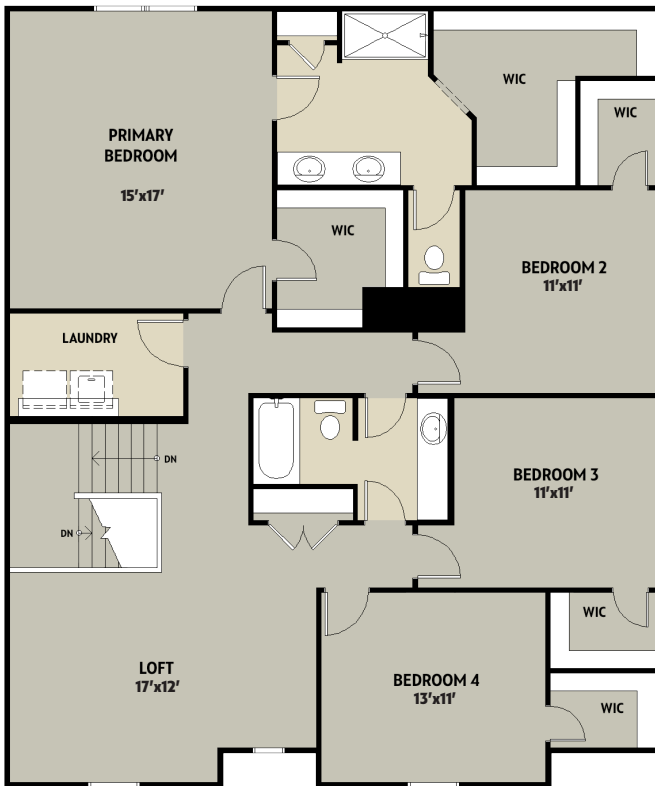

# THE HARRISON

HARMONY SERIES

4

Bedrooms

2.5

Bathrooms

2813

Finished Sq. Ft.

2

Car Garage

Elevation A | Brick A

Elevation B | Brick A

Elevation C | Brick A

Elevation D | Brick A

Elevation E | Brick A

# FIRST FLOOR

# SECOND FLOOR