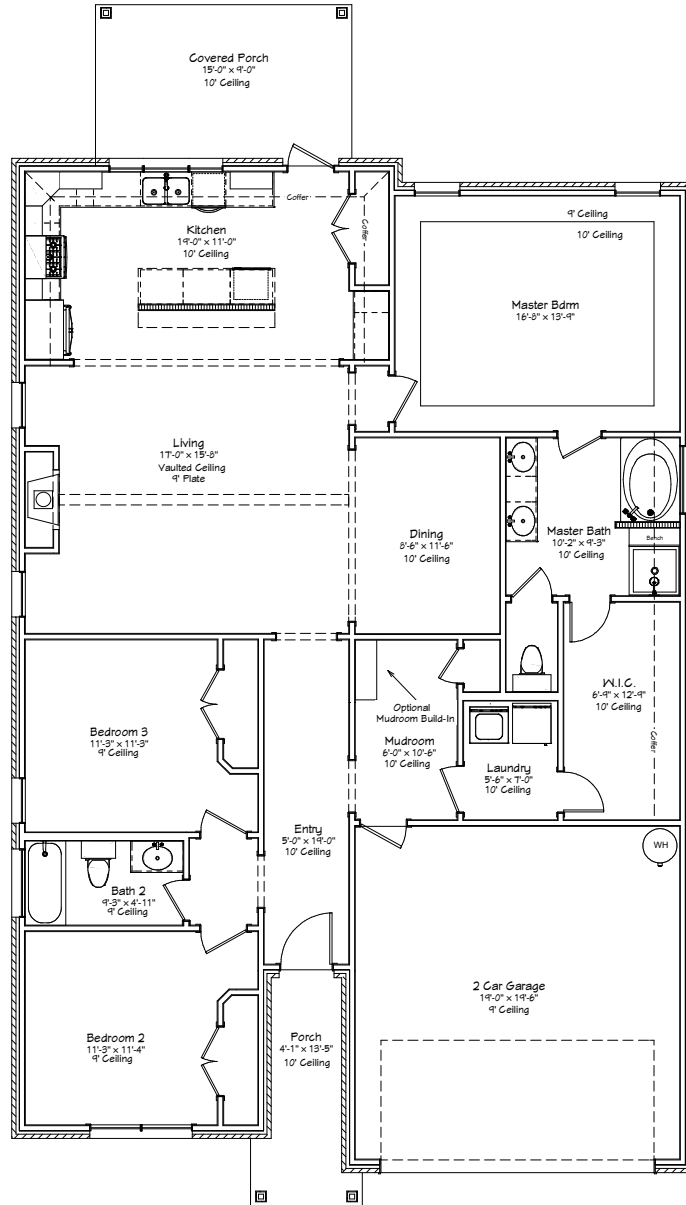

3 BDRM | 2 BATH | 1860 SF

WWW.AVONLEYHOMES.COM

COME HOME TO AVONLEY | Avonley Homes is committed to giving families the home of their dreams. From simple comfort to expert craftsmanship, we promise you will be proud to call our house your home.