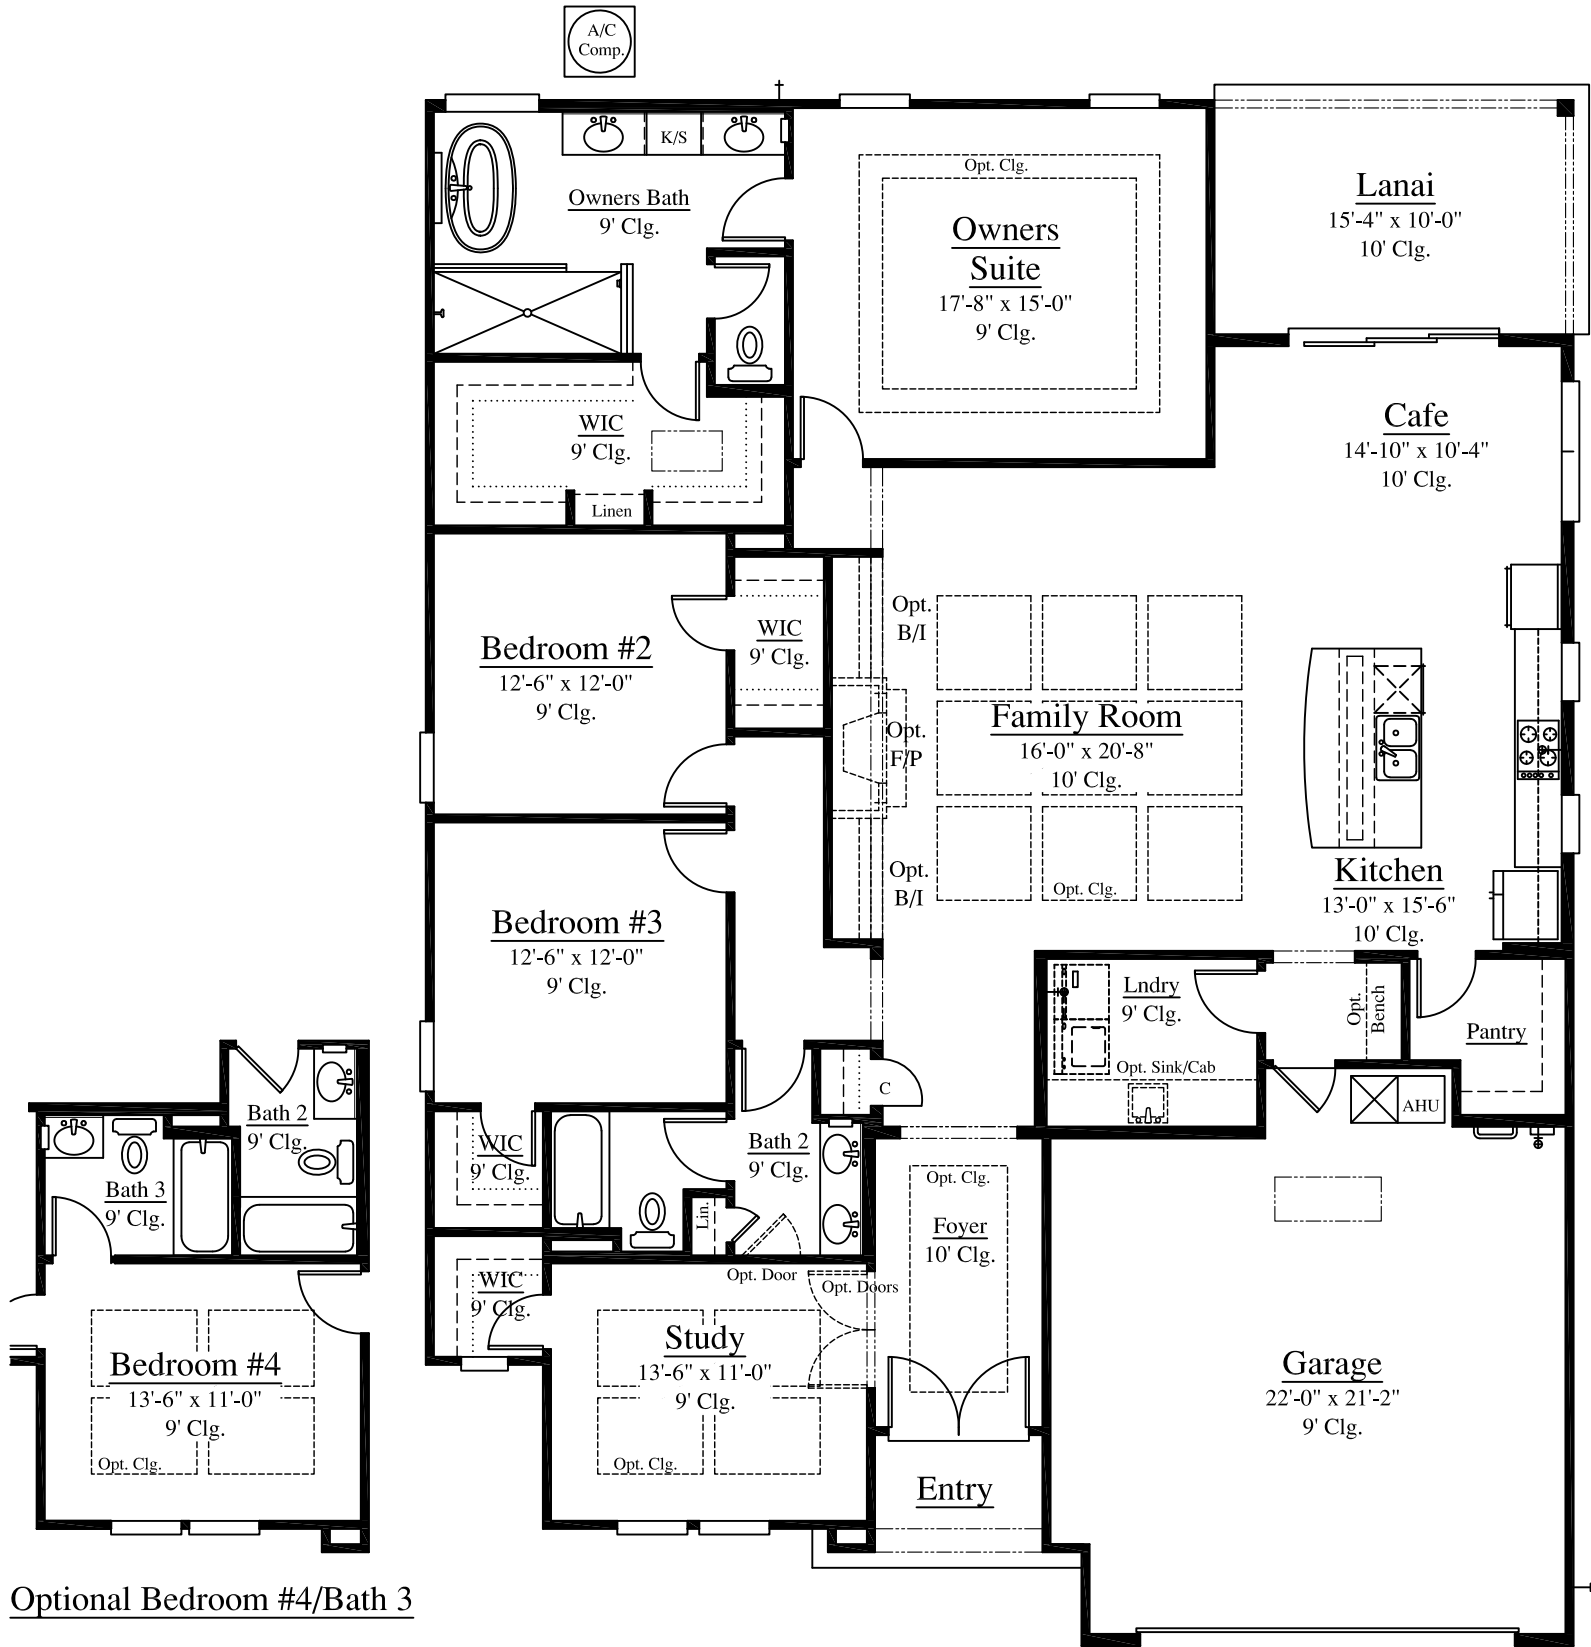

Plan 2373

3/4 Bedroom-2/3 Bath

Width: 49'-0" Depth: 66'-0"

2373 Square Feet

A-Lap

B-Lap

C-Lap

Plan 2373

3/4 Bedroom-2/3 Bath

2373 Square Feet

Width: 49'-0" Depth: 66'-0"

Optional Bedroom #4/Bath 3