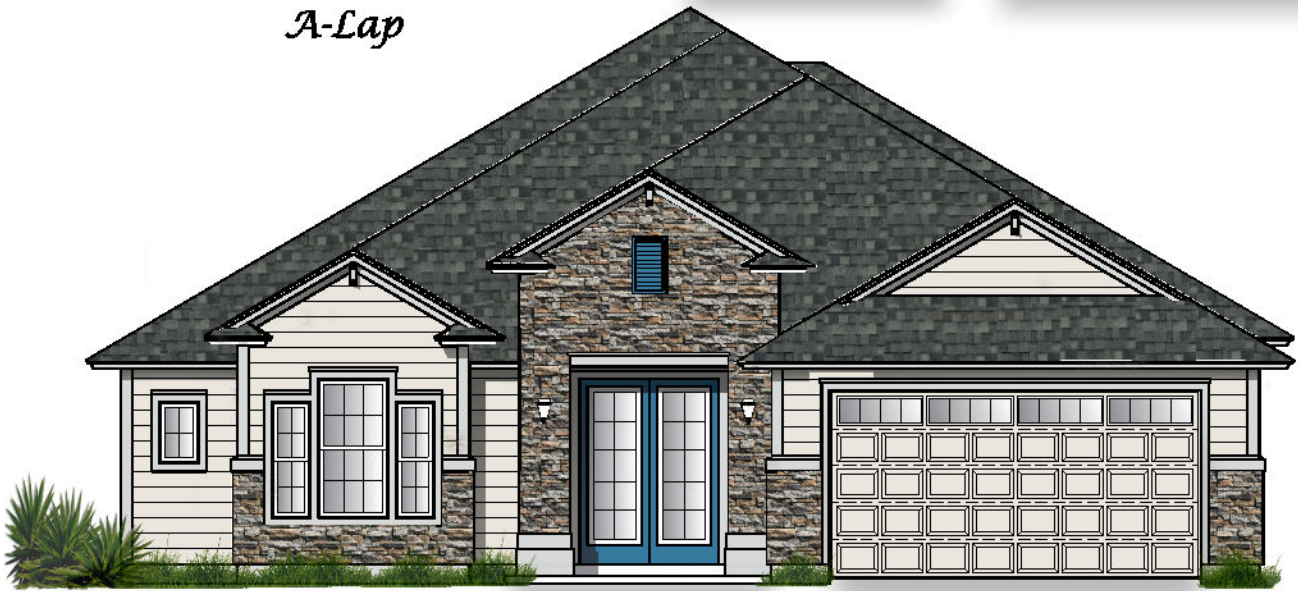

Plan 2373

3/4 Bedroom-2/3 Bath

Width: 49'-0" Depth: 66'-0"

2373 Square Feet

A-Lap

B-Lap

C-Lap

Plan 2373

3/4 Bedroom-2/3 Bath

2373 Square Feet

Width: 49'-0" Depth: 66'-0"

Optional Bedroom #4/Bath 3