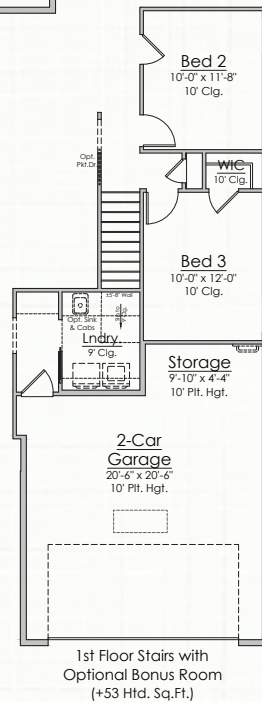

ELIZA

2,100 SQUARE FEET | 3 BR | 2 BATH
FLEX ROOM + MUDROOM

ELEVATION A

ELEVATION B

ELEVATION C

ELEVATION D

Mariposa at EverRange
MYRIVERSIDEHOME.COM

**RIVERSIDE
HOMES**
Build With Confidence

ELIZA

2,100 SQUARE FEET | 3 BR | 2 BATH
FLEX ROOM + MUDROOM

FIRST FLOOR

Elevation B

Elevation C

Elevation D

Builder reserves the right to change elevations, dimensions, square footages, specifications, materials, options, and pricing without notice. Renderings and floorplans are not to scale and may vary from actual plans

CBC1254135 | All content ©2013-2026 Riverside Homes. All Rights Reserved.

CONTACT US

904.530.4720

ELIZA

2,100 SQUARE FEET | 3 BR | 2 BATH
FLEX ROOM + MUDROOM

OPTIONS

Builder reserves the right to change elevations, dimensions, square footages, specifications, materials, options, and pricing without notice. Renderings and floorplans are not to scale and may vary from actual plans