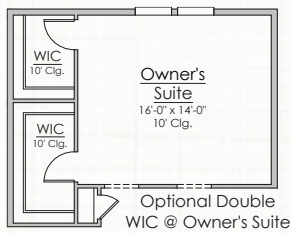

ELIZA

2,100 SQUARE FEET | 3 BR | 2 BATH
FLEX ROOM + MUDROOM

ELEVATION A

ELEVATION B

ELEVATION C

ELEVATION D

Mariposa at EverRange
MYRIVERSIDEHOME.COM

**RIVERSIDE
HOMES**
Build With Confidence

ELIZA

2,100 SQUARE FEET | 3 BR | 2 BATH
FLEX ROOM + MUDROOM

FIRST FLOOR

Elevation B

Elevation C

Elevation D

Builder reserves the right to change elevations, dimensions, square footages, specifications, materials, options, and pricing without notice. Renderings and floorplans are not to scale and may vary from actual plans

CBC1254135 | All content ©2013-2026 Riverside Homes. All Rights Reserved.

CONTACT US

904.530.4720

ELIZA

2,100 SQUARE FEET | 3 BR | 2 BATH
FLEX ROOM + MUDROOM

OPTIONS

Builder reserves the right to change elevations, dimensions, square footages, specifications, materials, options, and pricing without notice. Renderings and floorplans are not to scale and may vary from actual plans