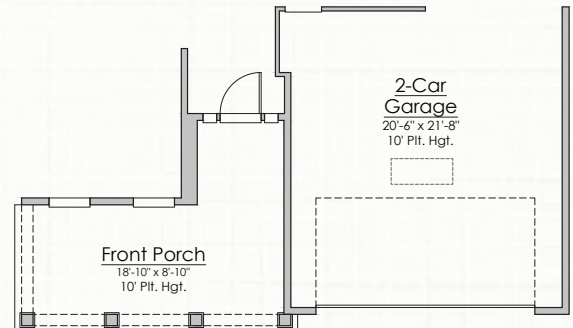

ELIZA

2,100 SQUARE FEET | 3 BR | 2 BATH
FLEX ROOM + MUDROOM

ELEVATION A

ELEVATION B

ELEVATION C

ELEVATION D

Mariposa at EverRange
MYRIVERSIDEHOME.COM

**RIVERSIDE
HOMES**
Build With Confidence

ELIZA

2,100 SQUARE FEET | 3 BR | 2 BATH
FLEX ROOM + MUDROOM

FIRST FLOOR

Elevation B

Elevation C

Elevation D

Builder reserves the right to change elevations, dimensions, square footages, specifications, materials, options, and pricing without notice. Renderings and floorplans are not to scale and may vary from actual plans

CBC1254135 | All content ©2013-2026 Riverside Homes. All Rights Reserved.

CONTACT US

904.530.4720

ELIZA

2,100 SQUARE FEET | 3 BR | 2 BATH
FLEX ROOM + MUDROOM

OPTIONS

Builder reserves the right to change elevations, dimensions, square footages, specifications, materials, options, and pricing without notice. Renderings and floorplans are not to scale and may vary from actual plans