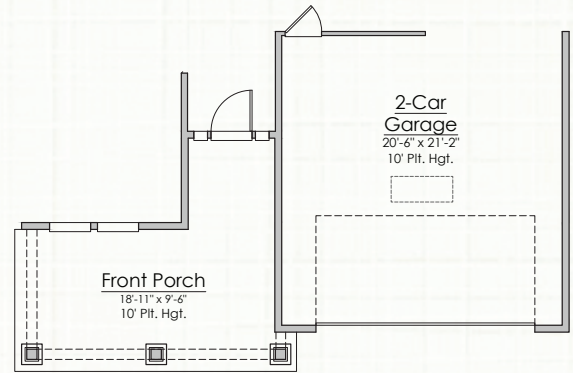

ELIZA

2,100 SQUARE FEET | 3 BR | 2 BATH
FLEX ROOM + MUDROOM

ELEVATION A

ELEVATION B

ELEVATION C

ELEVATION D

Mariposa at EverRange
MYRIVERSIDEHOME.COM

**RIVERSIDE
HOMES**
Build With Confidence

ELIZA

2,100 SQUARE FEET | 3 BR | 2 BATH
FLEX ROOM + MUDROOM

FIRST FLOOR

Elevation B

Elevation C

Elevation D

Builder reserves the right to change elevations, dimensions, square footages, specifications, materials, options, and pricing without notice. Renderings and floorplans are not to scale and may vary from actual plans

CBC1254135 | All content ©2013-2026 Riverside Homes. All Rights Reserved.

CONTACT US

904.530.4720

ELIZA

2,100 SQUARE FEET | 3 BR | 2 BATH
FLEX ROOM + MUDROOM

OPTIONS

Builder reserves the right to change elevations, dimensions, square footages, specifications, materials, options, and pricing without notice. Renderings and floorplans are not to scale and may vary from actual plans