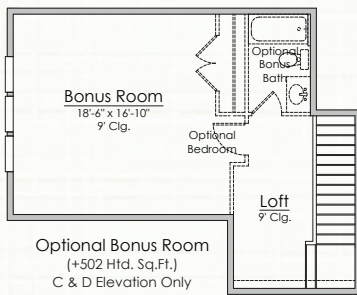

ELIZA

2,100 SQUARE FEET | 3 BR | 2 BATH
FLEX ROOM + MUDROOM

ELEVATION A

ELEVATION B

ELEVATION C

ELEVATION D

Mariposa at EverRange
MYRIVERSIDEHOME.COM

**RIVERSIDE
HOMES**
Build With Confidence

ELIZA

2,100 SQUARE FEET | 3 BR | 2 BATH
FLEX ROOM + MUDROOM

FIRST FLOOR

Elevation B

Elevation C

Elevation D

Builder reserves the right to change elevations, dimensions, square footages, specifications, materials, options, and pricing without notice. Renderings and floorplans are not to scale and may vary from actual plans

CBC1254135 | All content ©2013-2026 Riverside Homes. All Rights Reserved.

CONTACT US

904.530.4720

ELIZA

2,100 SQUARE FEET | 3 BR | 2 BATH
FLEX ROOM + MUDROOM

OPTIONS

Builder reserves the right to change elevations, dimensions, square footages, specifications, materials, options, and pricing without notice. Renderings and floorplans are not to scale and may vary from actual plans