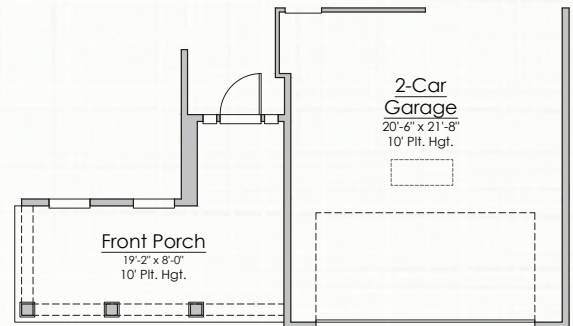

ELIZA

2,100 SQUARE FEET | 3 BR | 2 BATH
FLEX ROOM + MUDROOM

ELEVATION A

ELEVATION B

ELEVATION C

ELEVATION D

Mariposa at EverRange
MYRIVERSIDEHOME.COM

**RIVERSIDE
HOMES**
Build With Confidence

ELIZA

2,100 SQUARE FEET | 3 BR | 2 BATH
FLEX ROOM + MUDROOM

FIRST FLOOR

Elevation B

Elevation C

Elevation D

Builder reserves the right to change elevations, dimensions, square footages, specifications, materials, options, and pricing without notice. Renderings and floorplans are not to scale and may vary from actual plans

CBC1254135 | All content ©2013-2026 Riverside Homes. All Rights Reserved.

CONTACT US

904.530.4720

ELIZA

2,100 SQUARE FEET | 3 BR | 2 BATH
FLEX ROOM + MUDROOM

OPTIONS

Builder reserves the right to change elevations, dimensions, square footages, specifications, materials, options, and pricing without notice. Renderings and floorplans are not to scale and may vary from actual plans