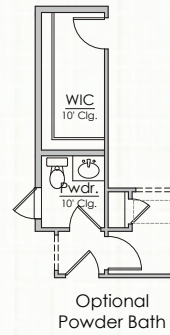

ELIZA

2,100 SQUARE FEET | 3 BR | 2 BATH
FLEX ROOM + MUDROOM

ELEVATION A

ELEVATION B

ELEVATION C

ELEVATION D

Mariposa at EverRange
MYRIVERSIDEHOME.COM

**RIVERSIDE
HOMES**
Build With Confidence

ELIZA

2,100 SQUARE FEET | 3 BR | 2 BATH
FLEX ROOM + MUDROOM

FIRST FLOOR

Elevation B

Elevation C

Elevation D

Builder reserves the right to change elevations, dimensions, square footages, specifications, materials, options, and pricing without notice. Renderings and floorplans are not to scale and may vary from actual plans

CBC1254135 | All content ©2013-2026 Riverside Homes. All Rights Reserved.

CONTACT US

904.530.4720

ELIZA

2,100 SQUARE FEET | 3 BR | 2 BATH
FLEX ROOM + MUDROOM

OPTIONS

Builder reserves the right to change elevations, dimensions, square footages, specifications, materials, options, and pricing without notice. Renderings and floorplans are not to scale and may vary from actual plans