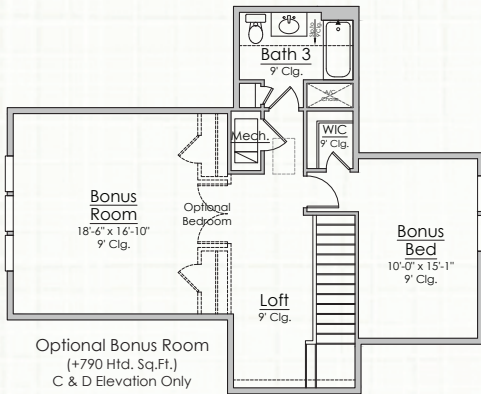

ELIZA

2,100 SQUARE FEET | 3 BR | 2 BATH
FLEX ROOM + MUDROOM

ELEVATION A

ELEVATION B

ELEVATION C

ELEVATION D

Mariposa at EverRange
MYRIVERSIDEHOME.COM

**RIVERSIDE
HOMES**
Build With Confidence

ELIZA

2,100 SQUARE FEET | 3 BR | 2 BATH
FLEX ROOM + MUDROOM

FIRST FLOOR

Elevation B

Elevation C

Elevation D

Builder reserves the right to change elevations, dimensions, square footages, specifications, materials, options, and pricing without notice. Renderings and floorplans are not to scale and may vary from actual plans

CBC1254135 | All content ©2013-2026 Riverside Homes. All Rights Reserved.

CONTACT US

904.530.4720

ELIZA

2,100 SQUARE FEET | 3 BR | 2 BATH
FLEX ROOM + MUDROOM

OPTIONS

Builder reserves the right to change elevations, dimensions, square footages, specifications, materials, options, and pricing without notice. Renderings and floorplans are not to scale and may vary from actual plans