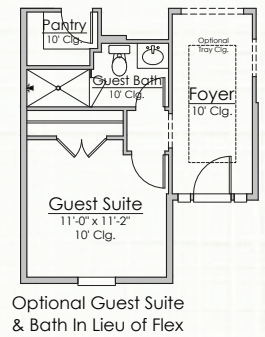

ELIZA

2,100 SQUARE FEET | 3 BR | 2 BATH
FLEX ROOM + MUDROOM

ELEVATION A

ELEVATION B

ELEVATION C

ELEVATION D

Mariposa at EverRange
MYRIVERSIDEHOME.COM

**RIVERSIDE
HOMES**
Build With Confidence

ELIZA

2,100 SQUARE FEET | 3 BR | 2 BATH
FLEX ROOM + MUDROOM

FIRST FLOOR

Elevation B

Elevation C

Elevation D

Builder reserves the right to change elevations, dimensions, square footages, specifications, materials, options, and pricing without notice. Renderings and floorplans are not to scale and may vary from actual plans

CBC1254135 | All content ©2013-2026 Riverside Homes. All Rights Reserved.

CONTACT US

904.530.4720

ELIZA

2,100 SQUARE FEET | 3 BR | 2 BATH
FLEX ROOM + MUDROOM

OPTIONS

Builder reserves the right to change elevations, dimensions, square footages, specifications, materials, options, and pricing without notice. Renderings and floorplans are not to scale and may vary from actual plans