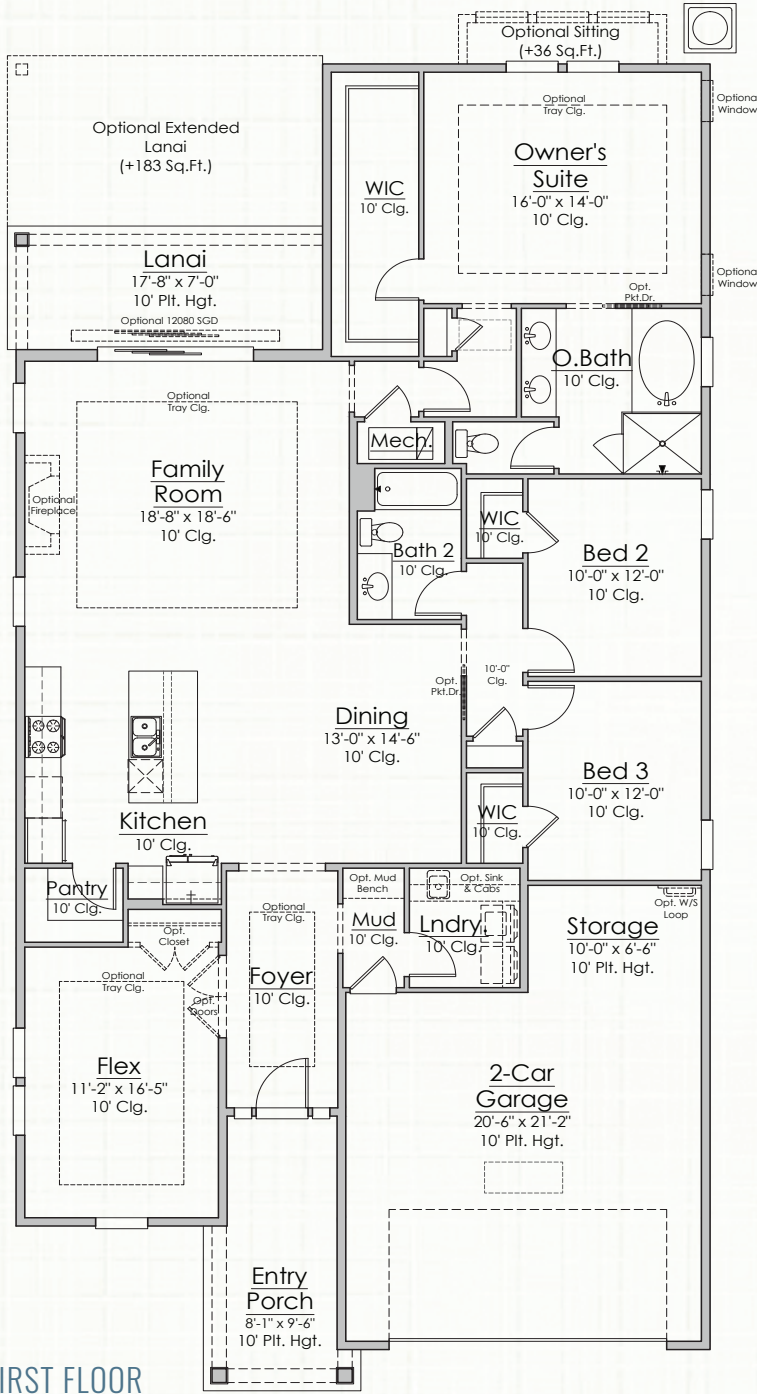

ELIZA

2,100 SQUARE FEET | 3 BR | 2 BATH
FLEX ROOM + MUDROOM

ELEVATION A

ELEVATION B

ELEVATION C

ELEVATION D

Mariposa at EverRange
MYRIVERSIDEHOME.COM

**RIVERSIDE
HOMES**
Build With Confidence

ELIZA

2,100 SQUARE FEET | 3 BR | 2 BATH
FLEX ROOM + MUDROOM

FIRST FLOOR

Elevation B

Elevation C

Elevation D

Builder reserves the right to change elevations, dimensions, square footages, specifications, materials, options, and pricing without notice. Renderings and floorplans are not to scale and may vary from actual plans

CBC1254135 | All content ©2013-2026 Riverside Homes. All Rights Reserved.

CONTACT US

904.530.4720

ELIZA

2,100 SQUARE FEET | 3 BR | 2 BATH
FLEX ROOM + MUDROOM

OPTIONS

Builder reserves the right to change elevations, dimensions, square footages, specifications, materials, options, and pricing without notice. Renderings and floorplans are not to scale and may vary from actual plans