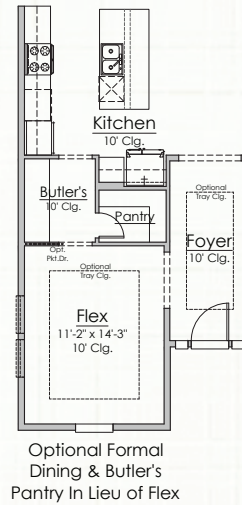

ELIZA

2,100 SQUARE FEET | 3 BR | 2 BATH
FLEX ROOM + MUDROOM

ELEVATION A

ELEVATION B

ELEVATION C

ELEVATION D

Mariposa at EverRange
MYRIVERSIDEHOME.COM

**RIVERSIDE
HOMES**
Build With Confidence

ELIZA

2,100 SQUARE FEET | 3 BR | 2 BATH
FLEX ROOM + MUDROOM

FIRST FLOOR

Elevation B

Elevation C

Elevation D

Builder reserves the right to change elevations, dimensions, square footages, specifications, materials, options, and pricing without notice. Renderings and floorplans are not to scale and may vary from actual plans

CBC1254135 | All content ©2013-2026 Riverside Homes. All Rights Reserved.

CONTACT US

904.530.4720

ELIZA

2,100 SQUARE FEET | 3 BR | 2 BATH
FLEX ROOM + MUDROOM

OPTIONS

Builder reserves the right to change elevations, dimensions, square footages, specifications, materials, options, and pricing without notice. Renderings and floorplans are not to scale and may vary from actual plans