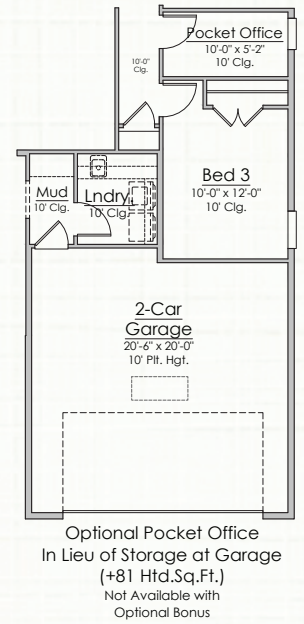

ELIZA

2,100 SQUARE FEET | 3 BR | 2 BATH
FLEX ROOM + MUDROOM

ELEVATION A

ELEVATION B

ELEVATION C

ELEVATION D

Mariposa at EverRange
MYRIVERSIDEHOME.COM

**RIVERSIDE
HOMES**
Build With Confidence

ELIZA

2,100 SQUARE FEET | 3 BR | 2 BATH
FLEX ROOM + MUDROOM

FIRST FLOOR

Elevation B

Elevation C

Elevation D

Builder reserves the right to change elevations, dimensions, square footages, specifications, materials, options, and pricing without notice. Renderings and floorplans are not to scale and may vary from actual plans

CBC1254135 | All content ©2013-2026 Riverside Homes. All Rights Reserved.

CONTACT US

904.530.4720

ELIZA

2,100 SQUARE FEET | 3 BR | 2 BATH
FLEX ROOM + MUDROOM

OPTIONS

Builder reserves the right to change elevations, dimensions, square footages, specifications, materials, options, and pricing without notice. Renderings and floorplans are not to scale and may vary from actual plans