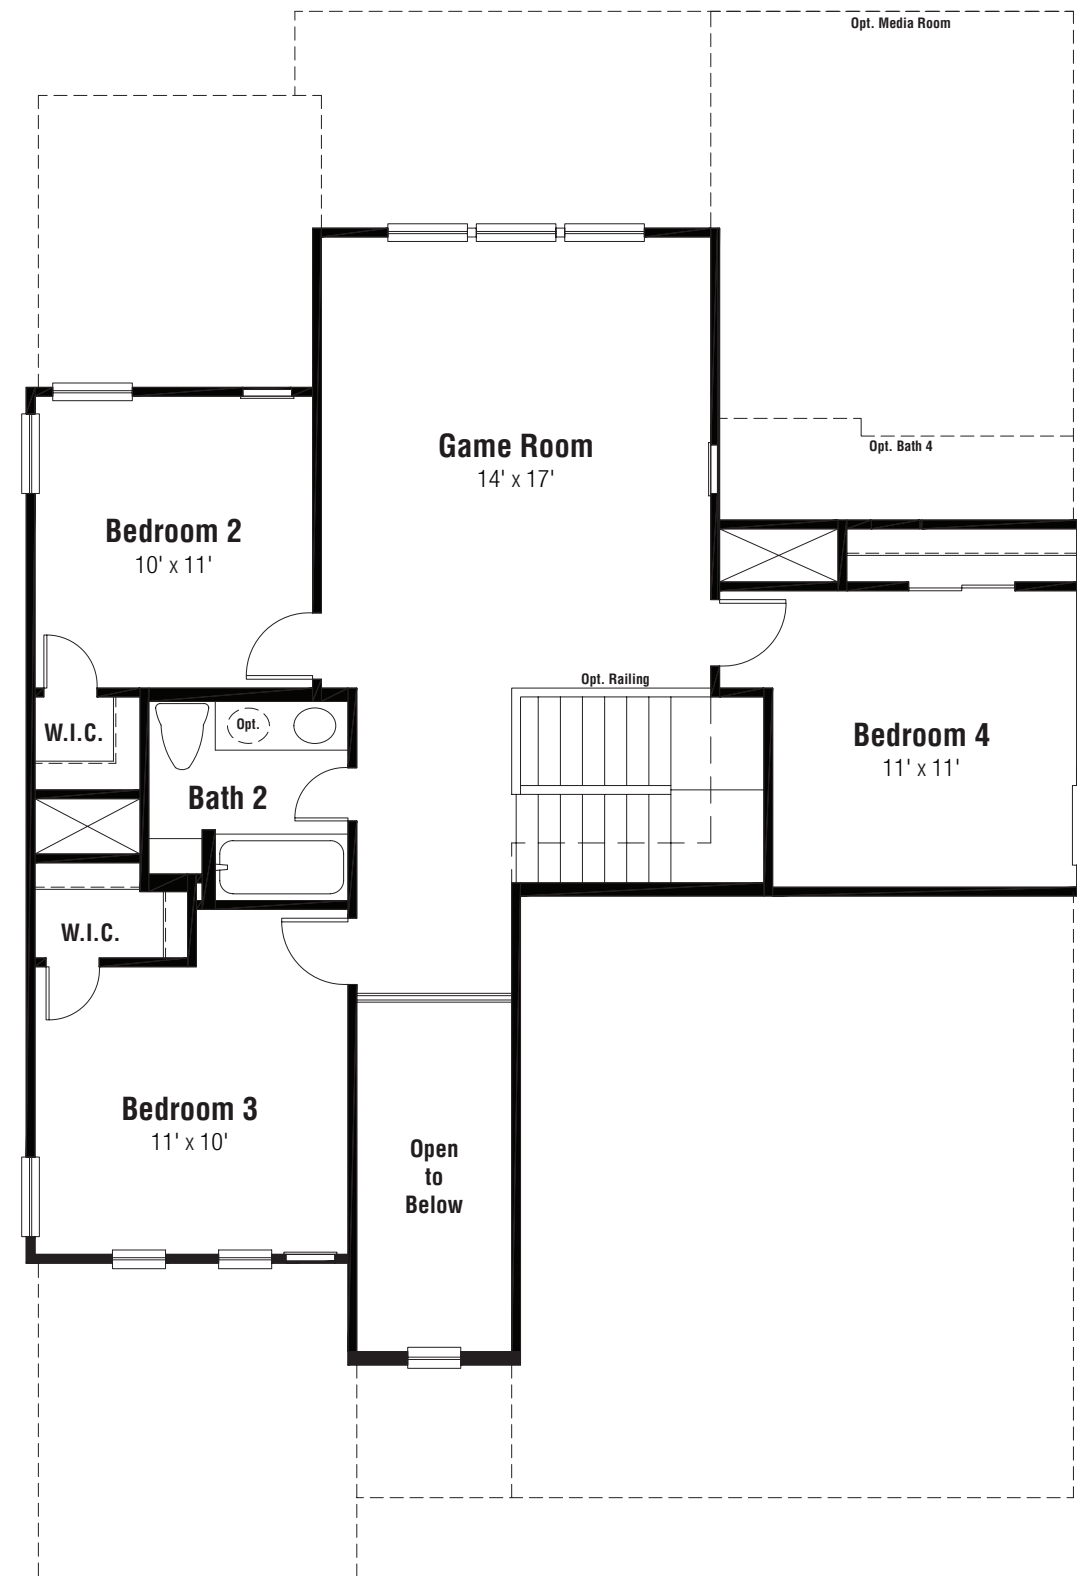

OPTIONS

Kinney - K40B

Opt. Bedroom 5 w/ Bath 3
ILO Home Office & Powder

Opt. Media Room
Not Available with
Coffer Ceiling

Opt. Master Bath Tub
& Shower Combo

Opt. Bath 4

Opt. Deluxe Master Bath

1

2

3

FIRST FLOOR

SECOND FLOOR