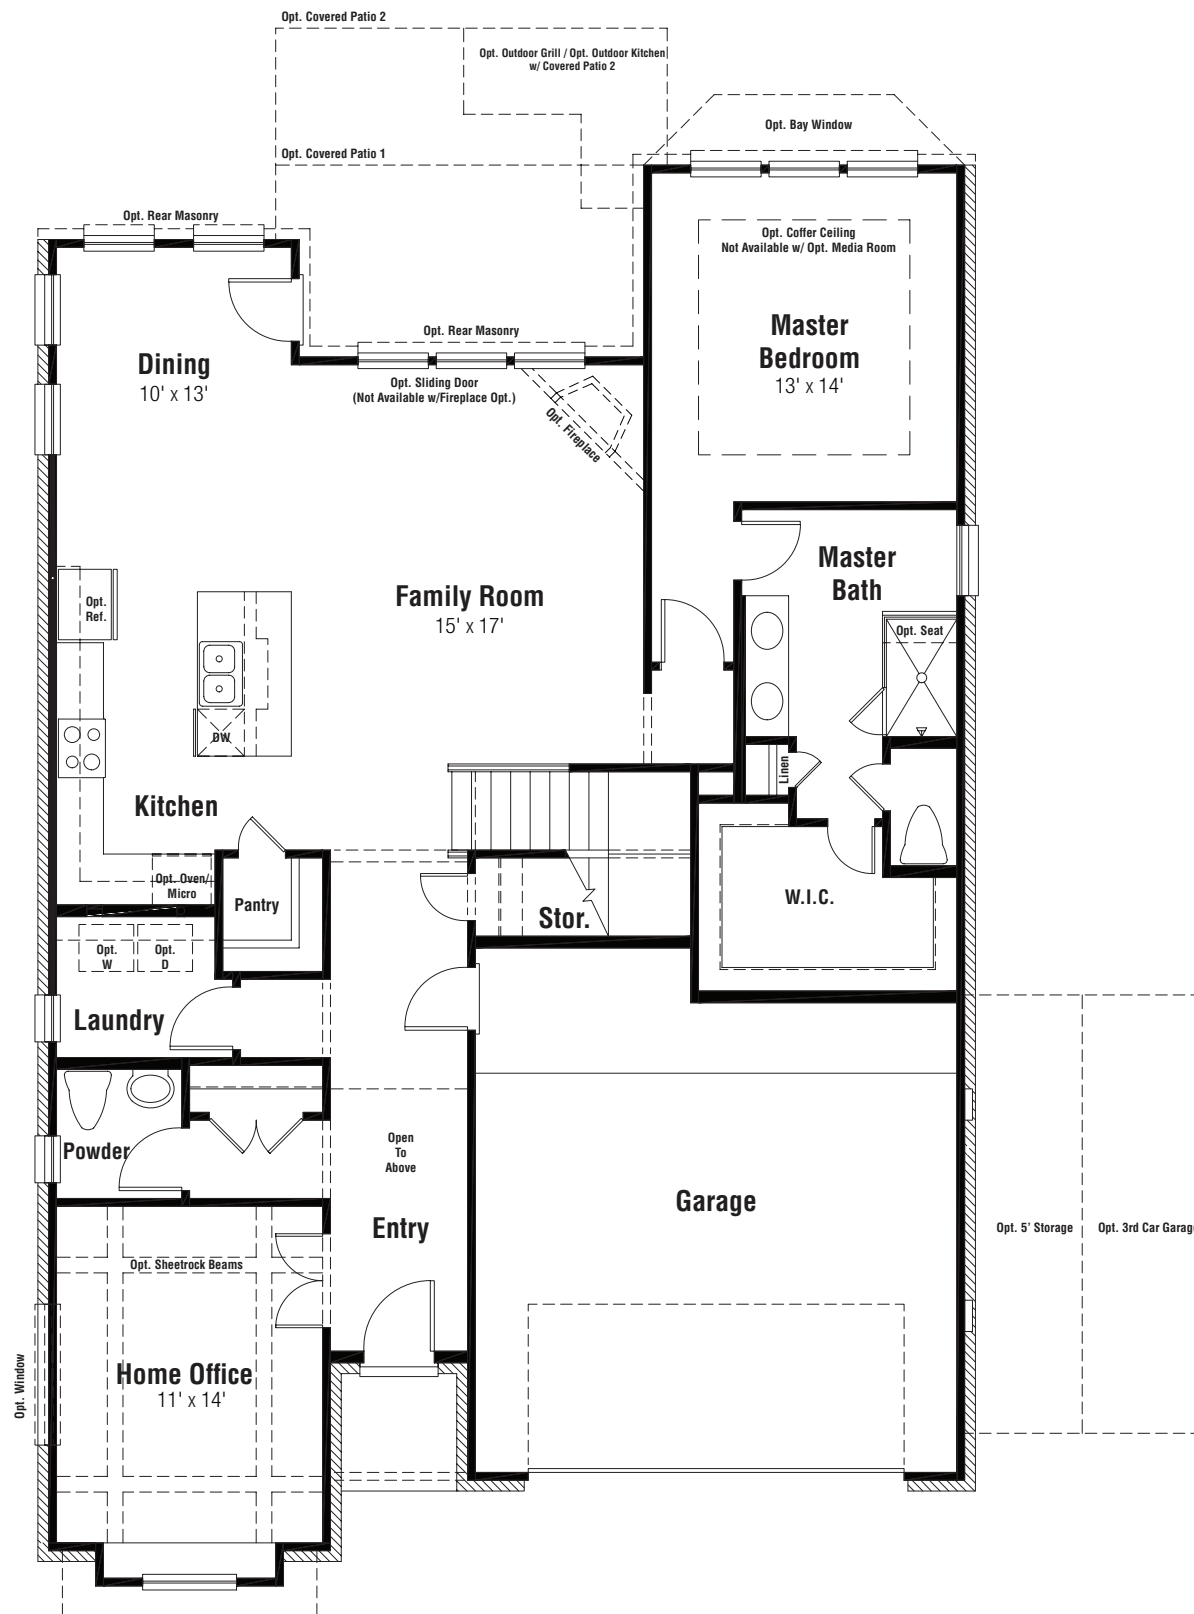

OPTIONS

Kinney - K40B

Opt. Bedroom 5 w/ Bath 3
ILO Home Office & Powder

Opt. Media Room
Not Available with
Coffer Ceiling

Opt. Master Bath Tub
& Shower Combo

Opt. Bath 4

Opt. Deluxe Master Bath

1

2

3

FIRST FLOOR

SECOND FLOOR