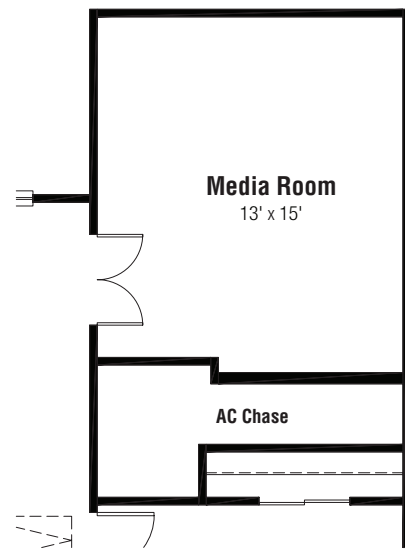

OPTIONS

Kinney - K40B

Opt. Bedroom 5 w/ Bath 3
ILO Home Office & Powder

Opt. Media Room
Not Available with
Coffer Ceiling

Opt. Master Bath Tub
& Shower Combo

Opt. Bath 4

Opt. Deluxe Master Bath

1

2

3

FIRST FLOOR

SECOND FLOOR