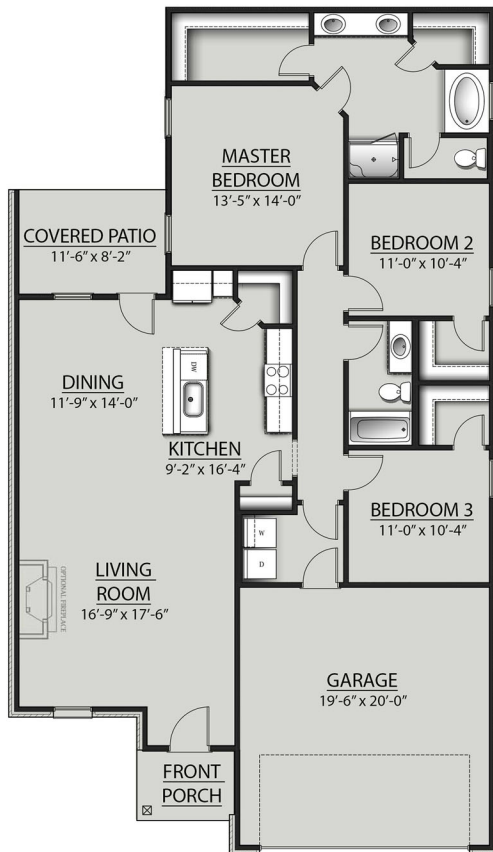

THE DANTE B IV PLAN

Living Area

1629 Square Feet

Total Area

2194 Square Feet

Features

- Open Floor Plan
- Three Bedrooms, Two Full Bathrooms
- Brick, Stucco, & Siding Exterior
- Double Master Vanity
- Walk-In Closets in all Bedrooms, Two included in Master
- Garden Master Tub
- Separate Master Shower
- Two Car Garage
- Covered Rear Patio

Floor plans and elevations are subject to change without notice. Elevations and renderings are artistic conceptions and may not accurately depict home styles. Characteristics, including but not limited to windows, doors, plan configurations and orientations are subject to change per home site. Information contained in this flyer is subject to errors, omissions, changes, withdrawals and prior sales without notice.