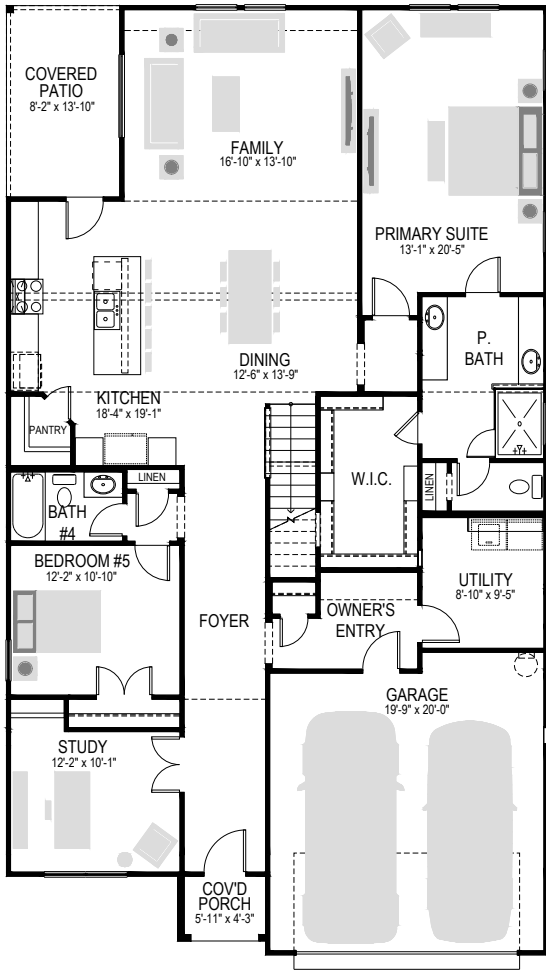

WIMBLEDON | 5 BED | 4 BATH | 3,339 - 3,595 SQ FT

ELEVATION A

ELEVATION B

ELEVATION E

FIRST FLOOR

SECOND FLOOR

OPTIONAL MEDIA
ADDS 256 SQ FT