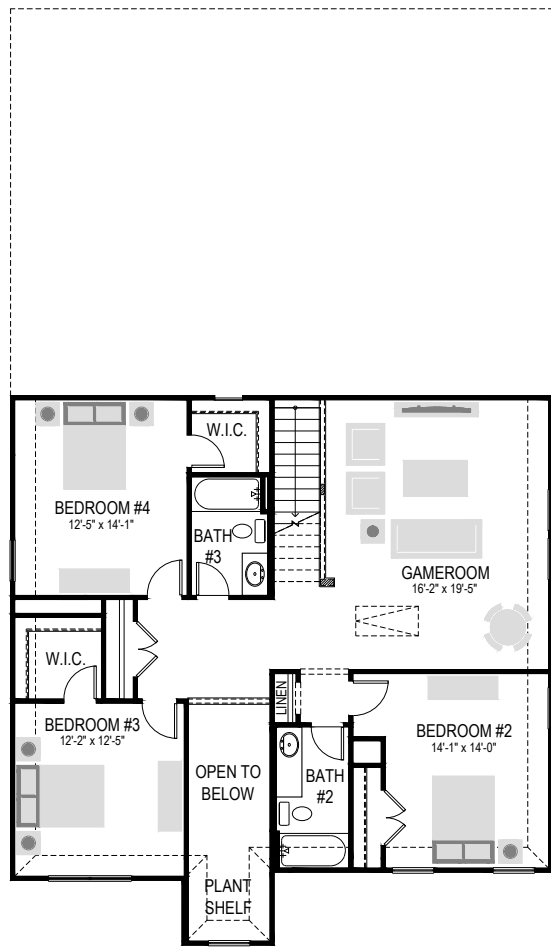

WIMBLEDON | 5 BED | 4 BATH | 3,339 - 3,595 SQ FT

ELEVATION A

ELEVATION B

ELEVATION E

FIRST FLOOR

SECOND FLOOR

OPTIONAL MEDIA
ADDS 256 SQ FT