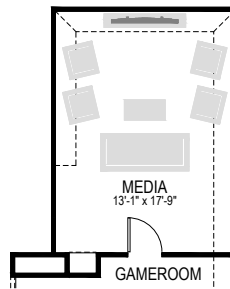

WIMBLEDON | 5 BED | 4 BATH | 3,339 - 3,595 SQ FT

ELEVATION A

ELEVATION B

ELEVATION E

FIRST FLOOR

SECOND FLOOR

OPTIONAL MEDIA
ADDS 256 SQ FT