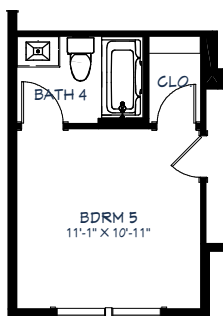

4 Bedroom, 3 1/2 Bath, 2 Car Garage 3,101 Square Feet (Conditioned Space)

4 Bedroom, 3 1/2 Bath, 2 Car Garage
3,101 Square Feet (Conditioned Space)

Coastal

Craftsman

Carolina