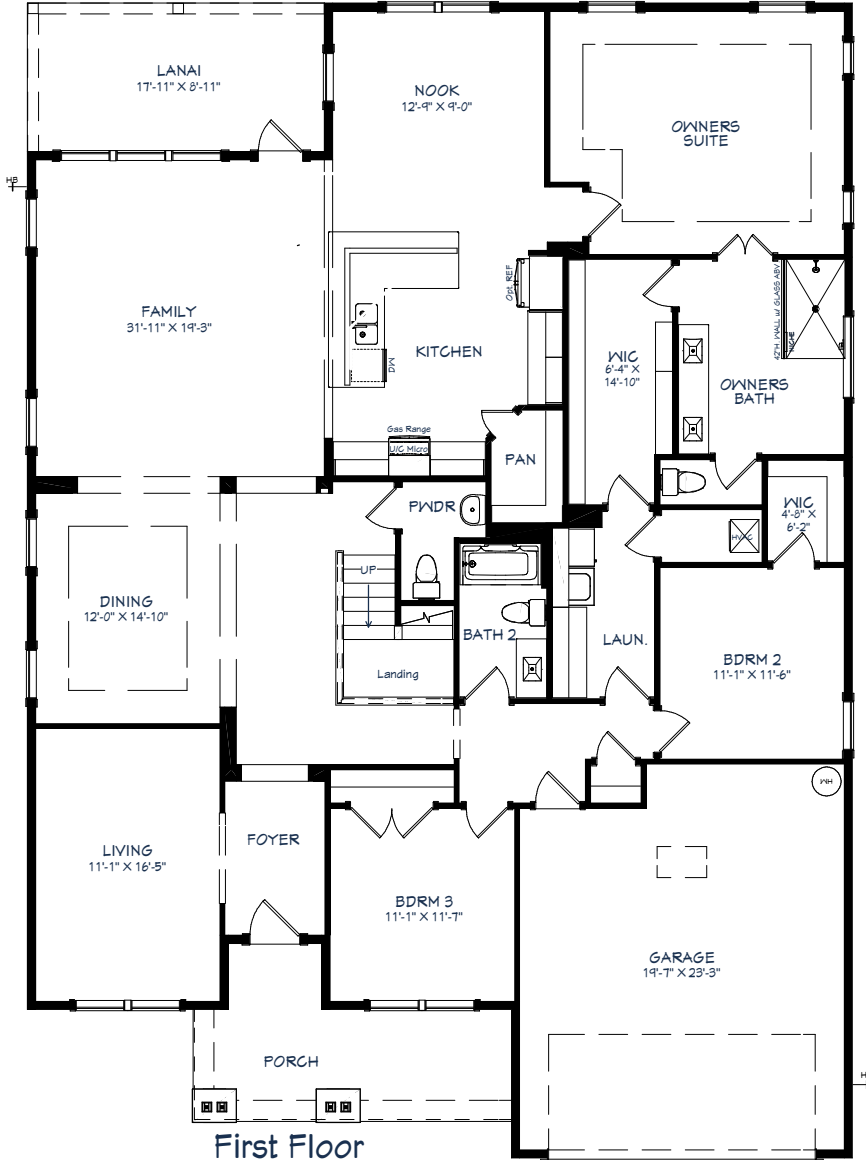

4 Bedroom, 3 1/2 Bath, 2 Car Garage 3,101 Square Feet (Conditioned Space)

4 Bedroom, 3 1/2 Bath, 2 Car Garage
3,101 Square Feet (Conditioned Space)

Coastal

Craftsman

Carolina