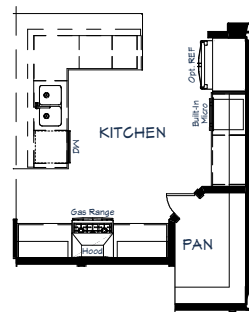

4 Bedroom, 3 1/2 Bath, 2 Car Garage 3,101 Square Feet (Conditioned Space)

4 Bedroom, 3 1/2 Bath, 2 Car Garage
3,101 Square Feet (Conditioned Space)

Coastal

Craftsman

Carolina