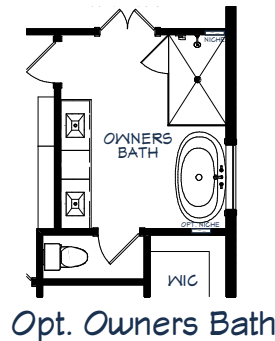

4 Bedroom, 3 1/2 Bath, 2 Car Garage 3,101 Square Feet (Conditioned Space)

4 Bedroom, 3 1/2 Bath, 2 Car Garage
3,101 Square Feet (Conditioned Space)

Coastal

Craftsman

Carolina