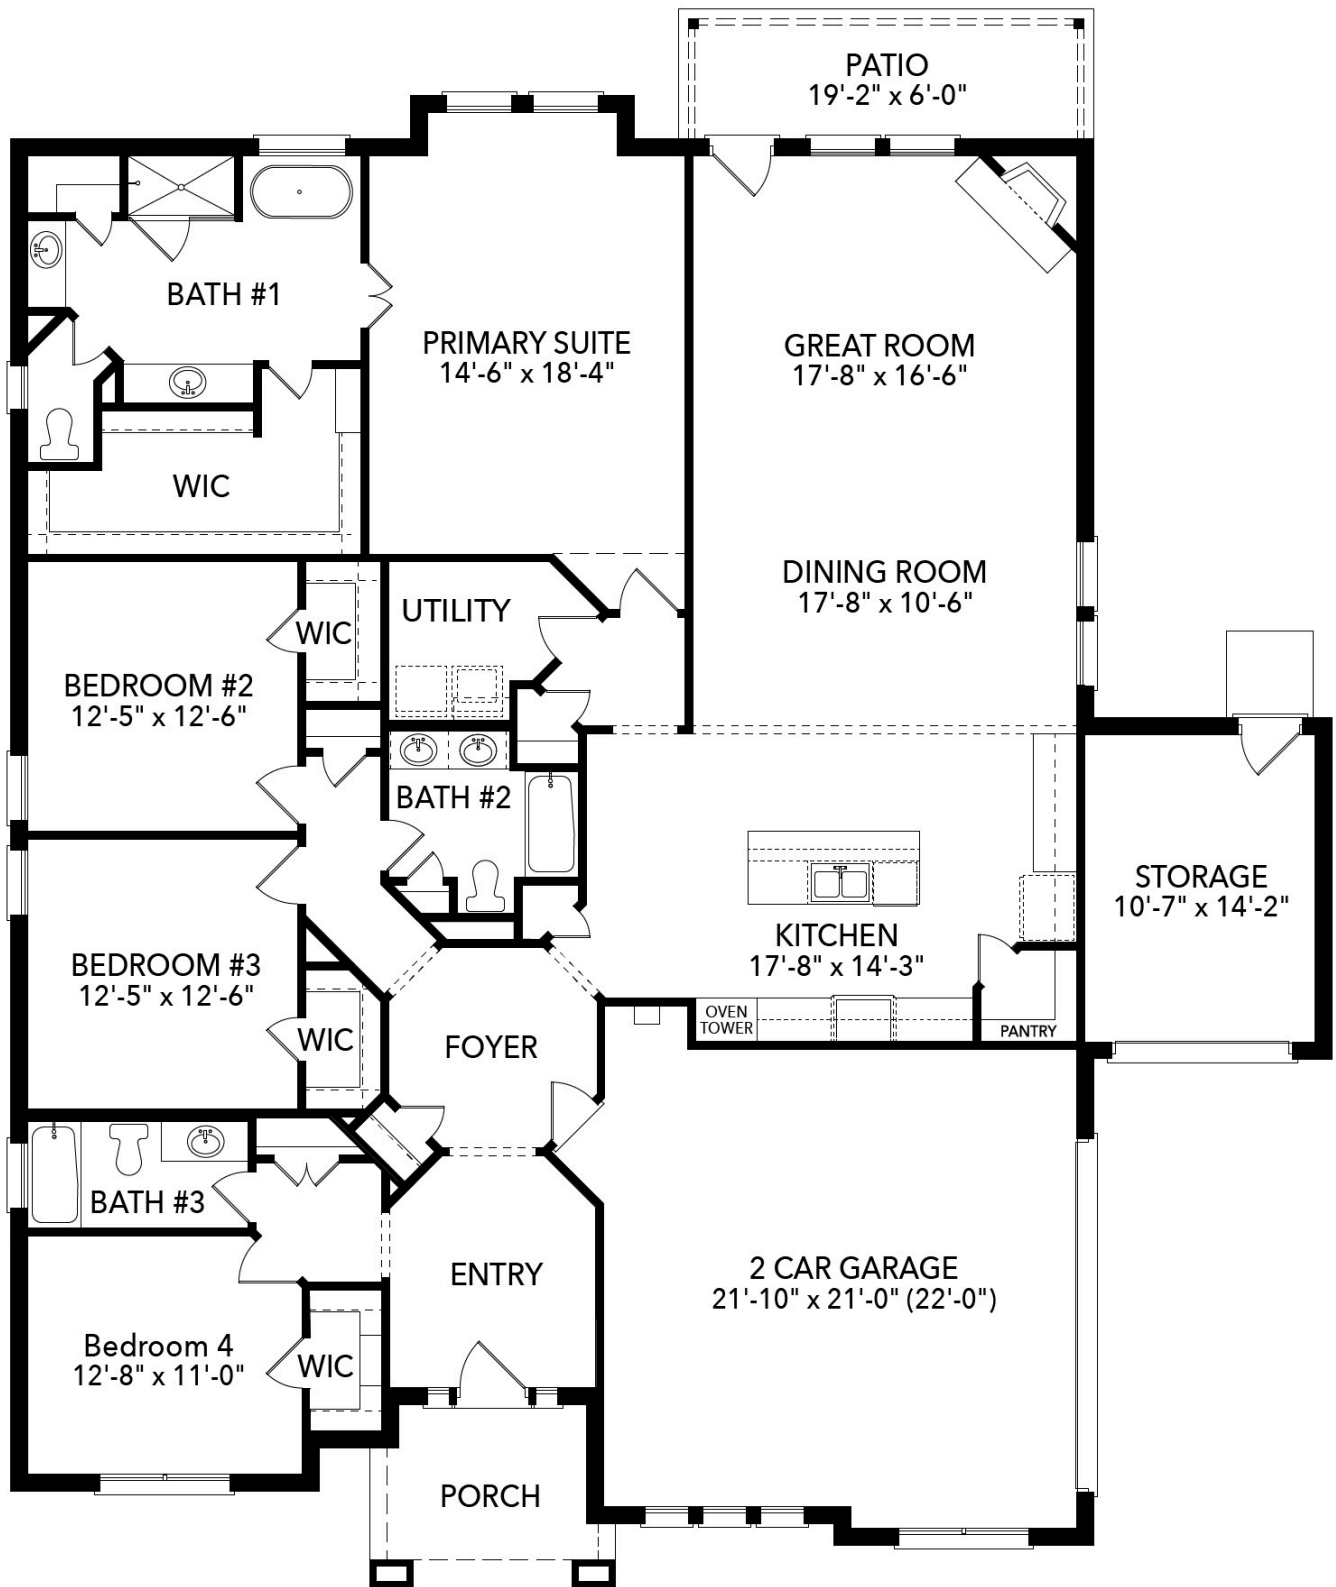

First Floor