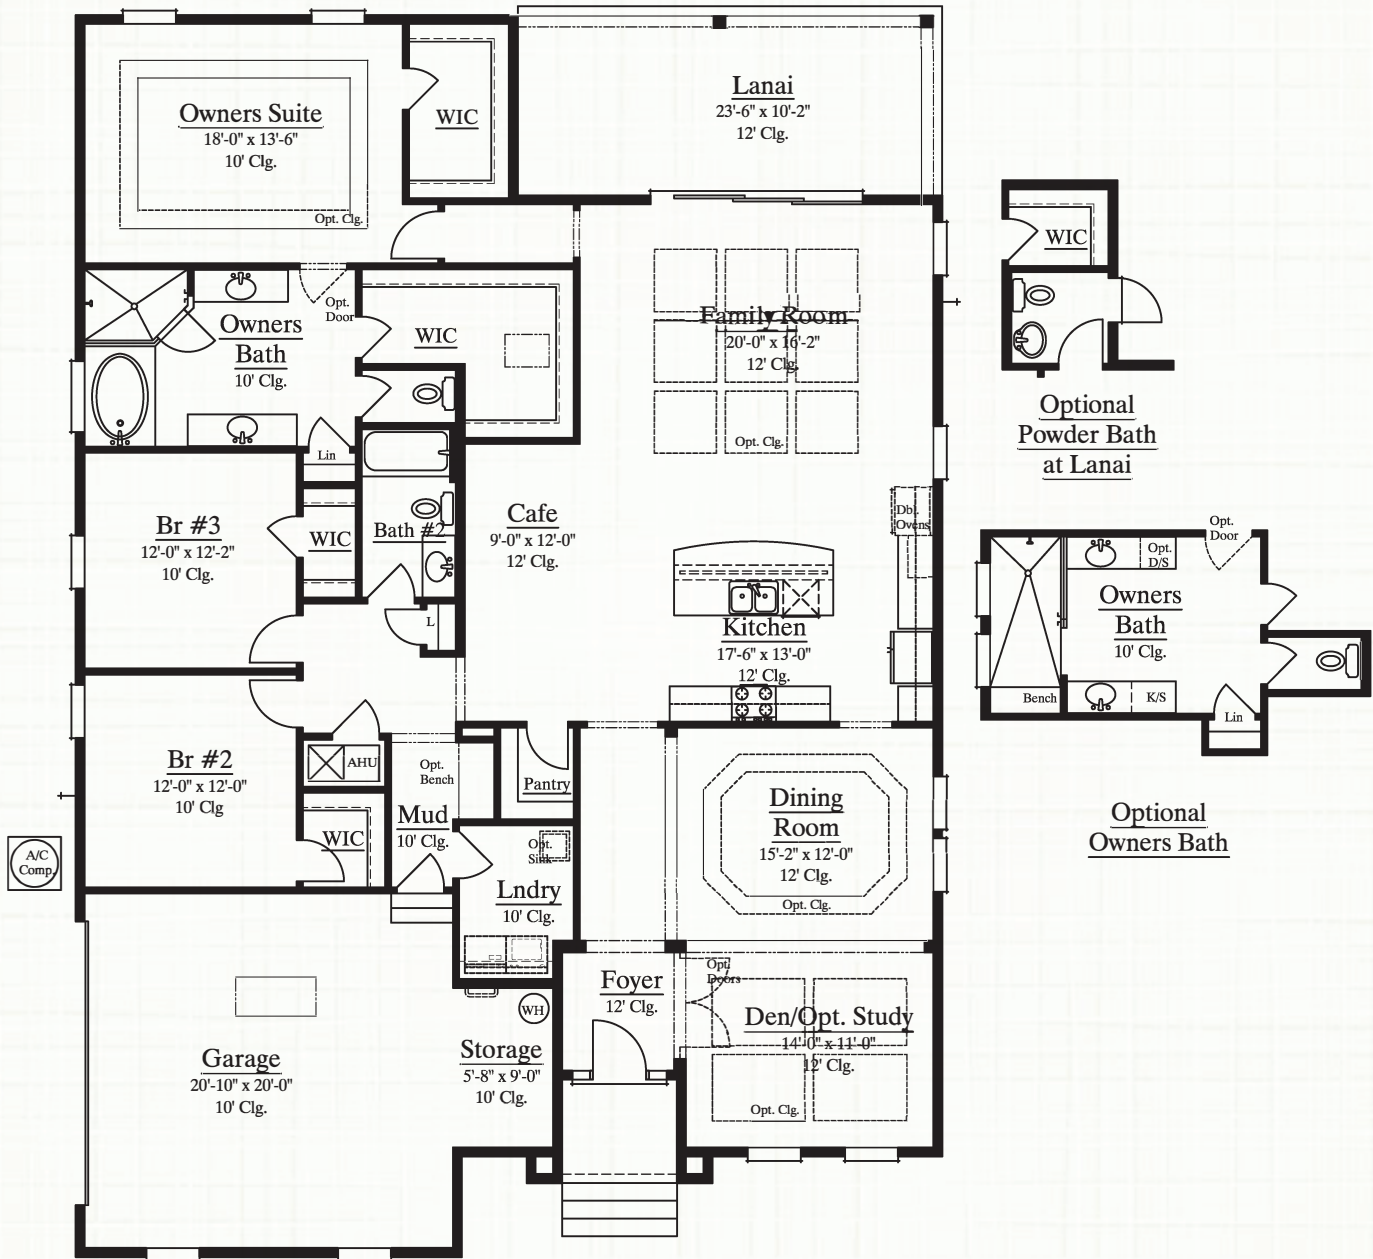

# AMELIA

2,508 SQUARE FEET | 3 BR | 2 BATH

ELEVATION D

ELEVATION E

ELEVATION F

*Fleming Estates*  
MYRIVERSIDEHOME.COM

**RIVERSIDE  
HOMES**  
*Build With Confidence*

# AMELIA

2,508 SQUARE FEET | 3 BR | 2 BATH

Builder reserves the right to change elevations, dimensions, square footages, specifications, materials, options, and pricing without notice. Renderings and floorplans are not to scale and may vary from actual plans