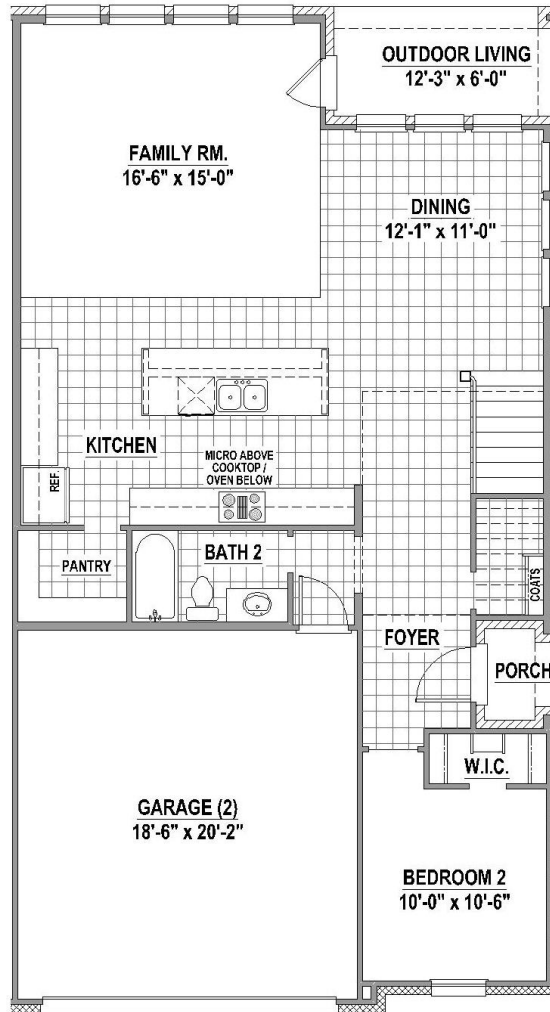

FLOORPLAN

409 SOMERSET – UNIT 22.3/3C

American
Legend
HOMES

WWW.AMLEGENDHOMES.COM

409 SOMERSET DRIVE – UNIT 22.3/3C

Features:

- 2 Story
- 2,533 SF
- 4 Bedrooms
- 3 Full Baths
- Game Room
- 2nd Floor Balcony

First Floor

Second Floor