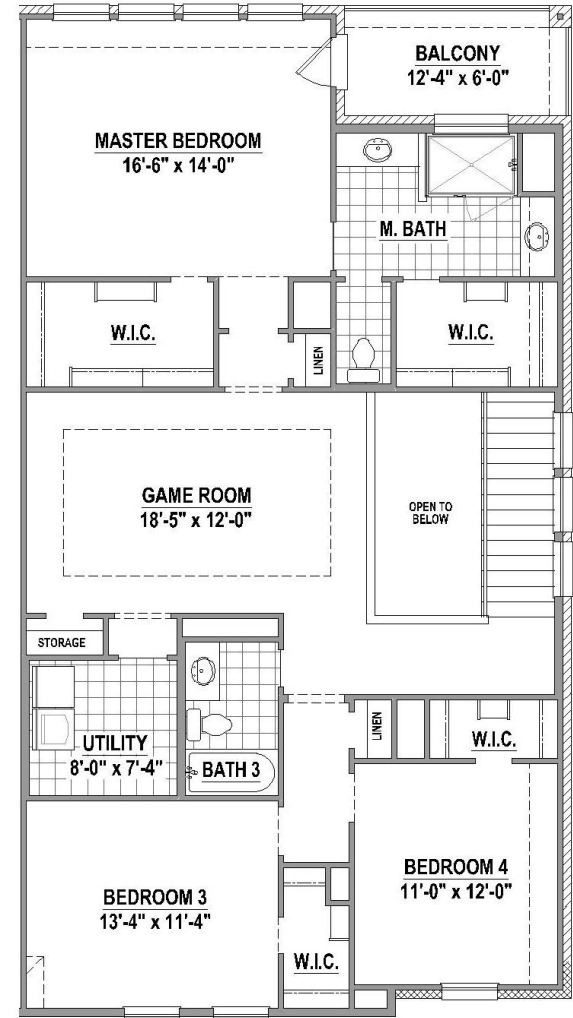

FLOORPLAN

409 SOMERSET – UNIT 22.3/3C

American
Legend
HOMES

WWW.AMLEGENDHOMES.COM

409 SOMERSET DRIVE – UNIT 22.3/3C

Features:

- 2 Story
- 2,533 SF
- 4 Bedrooms
- 3 Full Baths
- Game Room
- 2nd Floor Balcony

First Floor

Second Floor