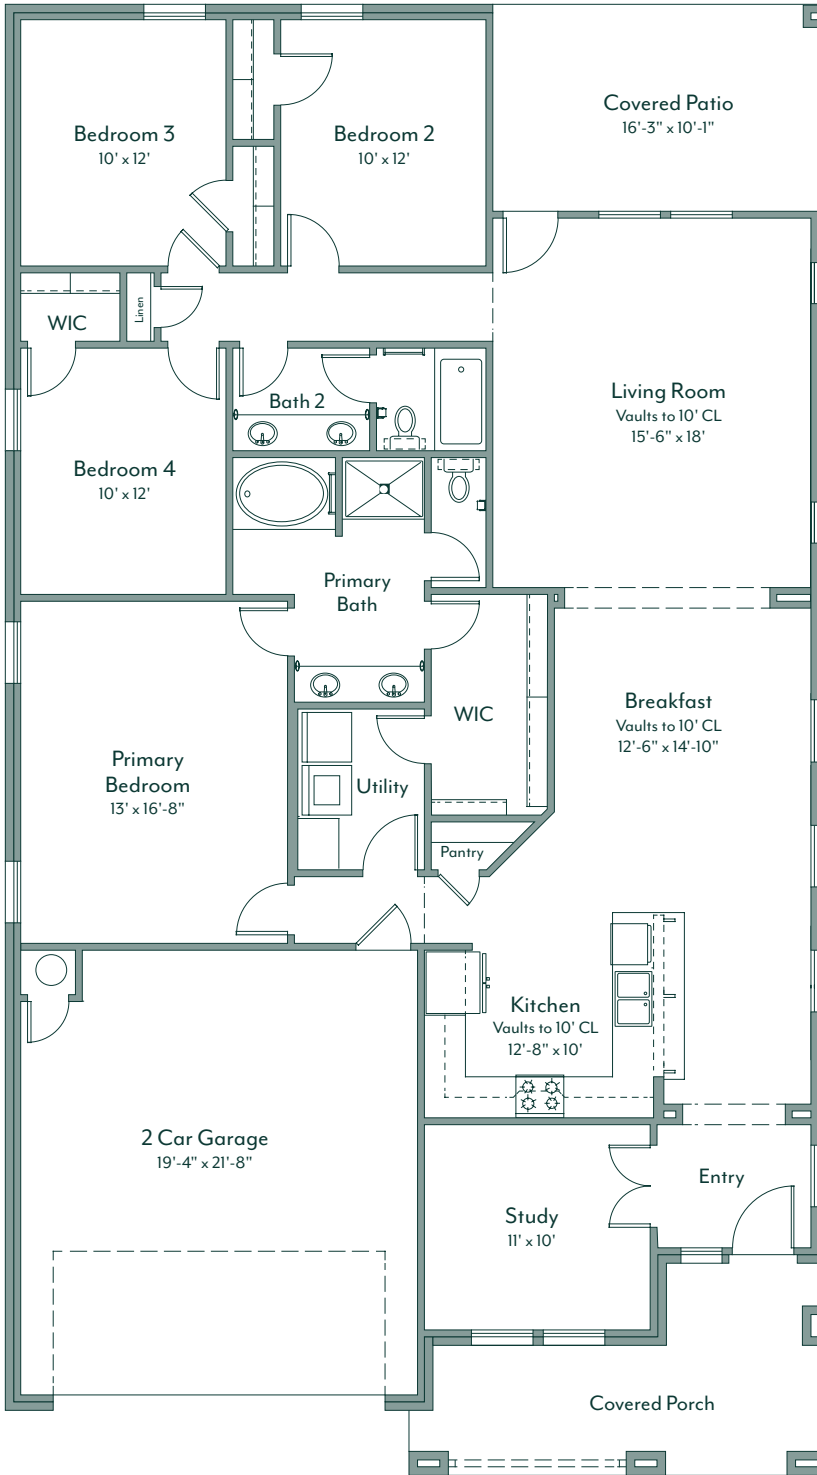

LONDON

2,031 sq ft

4 bed

2 bath

study/flex

A | modern

B | craftsman

F | modern

Learn more about the included features
for this floor plan.

**Some community exclusions apply*

 customize this plan

living room:
corner fireplace

living room:
fireplace

primary bath:
freestanding tub

porch b

porch f

porch g

Use our **interactive online tool to customize** this floor plan and explore elevation options.