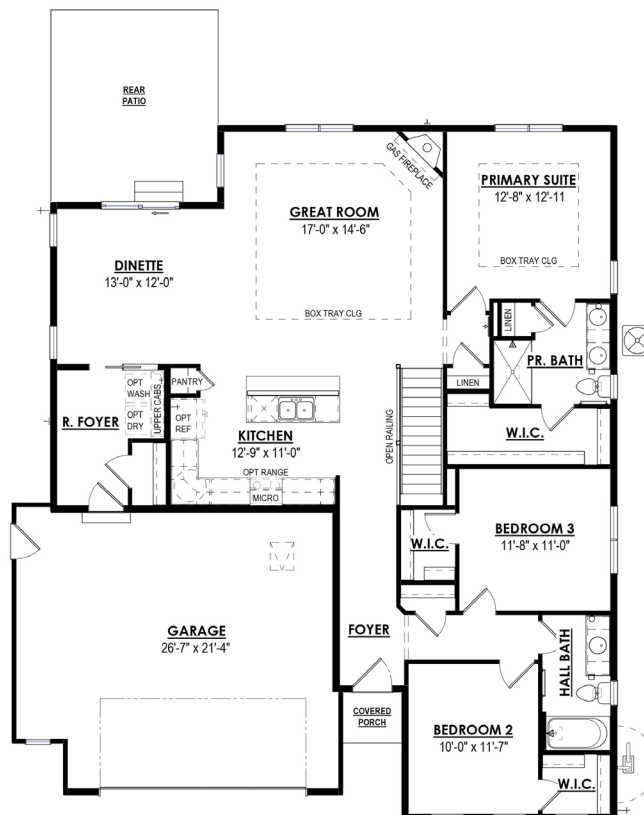

THE SIENA | \$479,900

Lot 29 in Copper Trails
39 Copper Trails, Hartford 53027
1,717 SQ. FT | 3 BED | 2 BATH | 2.5 GARAGE
Ready August 2026

HARBOR HOMES

For More Information Contact:
Cindy Larkin (262) 901-8414 | info@harborhomeswi.com

EQUAL HOUSING
OPPORTUNITY

Roof Shingles:
Charcoal

Siding:
Granite Gray

Vertical Siding:
Granite Gray

Front Door:
SW6989 Domino

Fireplace Masonry:
Stillwater Ledge stone

Cabinetry:
Birch - Oatmeal

Kitchen Countertops:
Quartz - Carrara Roma

Flooring:
Inspired LVP- Coastline

Bathroom Countertops:
Molded Marble-
Tender Gray on White

Bathroom Flooring:
Ligera Sandstone

Carpet:
Dwellings Groundworks -
Silver Birch

Home elevation renderings and color selection sample images are for illustration purpose only. Digital representation of colors may vary from the actual product. Price accurate as of 04/21/2026.. Builder reserves the right to make changes without notice.