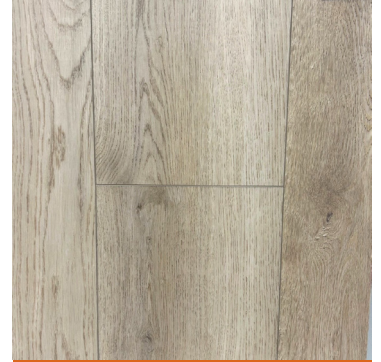

THE SIENA | \$479,900

Lot 29 in Copper Trails
39 Copper Trails, Hartford 53027
1,717 SQ. FT | 3 BED | 2 BATH | 2.5 GARAGE
Ready August 2026

HARBOR HOMES

For More Information Contact:
Cindy Larkin (262) 901-8414 | info@harborhomeswi.com

EQUAL HOUSING
OPPORTUNITY

Roof Shingles:
Charcoal

Siding:
Granite Gray

Vertical Siding:
Granite Gray

Front Door:
SW6989 Domino

Fireplace Masonry:
Stillwater Ledge stone

Cabinetry:
Birch - Oatmeal

Kitchen Countertops:
Quartz - Carrara Roma

Flooring:
Inspired LVP- Coastline

Bathroom Countertops:
Molded Marble-
Tender Gray on White

Bathroom Flooring:
Ligera Sandstone

Carpet:
Dwellings Groundworks -
Silver Birch

Home elevation renderings and color selection sample images are for illustration purpose only. Digital representation of colors may vary from the actual product. Price accurate as of 04/21/2026.. Builder reserves the right to make changes without notice.