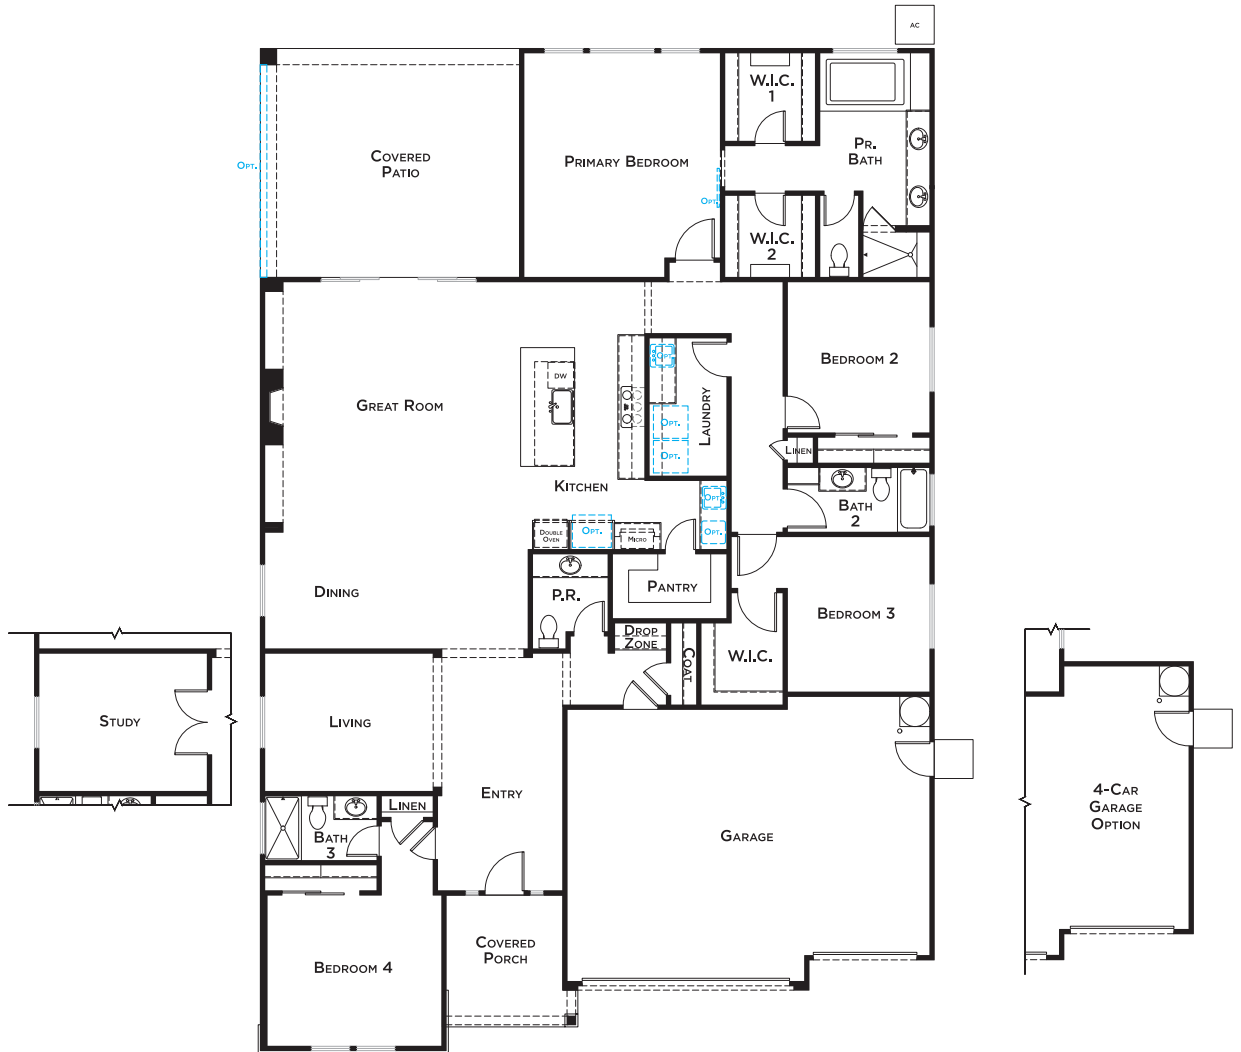

RESIDENCE 7

2,799
SQUARE FEET

4
BEDROOMS

3.5
BATHROOMS

OPEN GREAT
ROOM

- Scan the code
- Choose your plans
- Get Notified when they're available or sell

ELEVATION A - FARMHOUSE

ELEVATION B - COTTAGE

ELEVATION C - RANCH