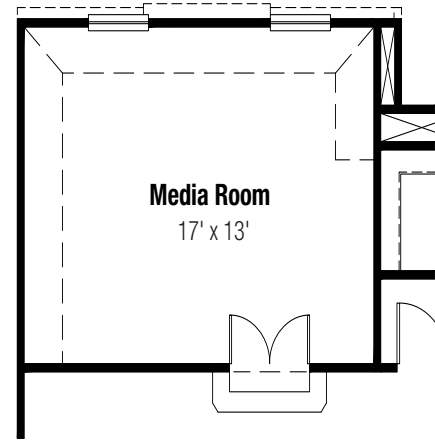

OPTIONS

Option Media Room

Option Deluxe Master Bath

Option Bedroom 6 & Bath 4 ilo Home office & Powder

Option Bedroom 5

Walk-In Shower Option

Option Media Room 2

Quinley - Q35B - Crossvine

1A

2A

SCOTT FELDER HOMES

FIRST FLOOR

SECOND FLOOR