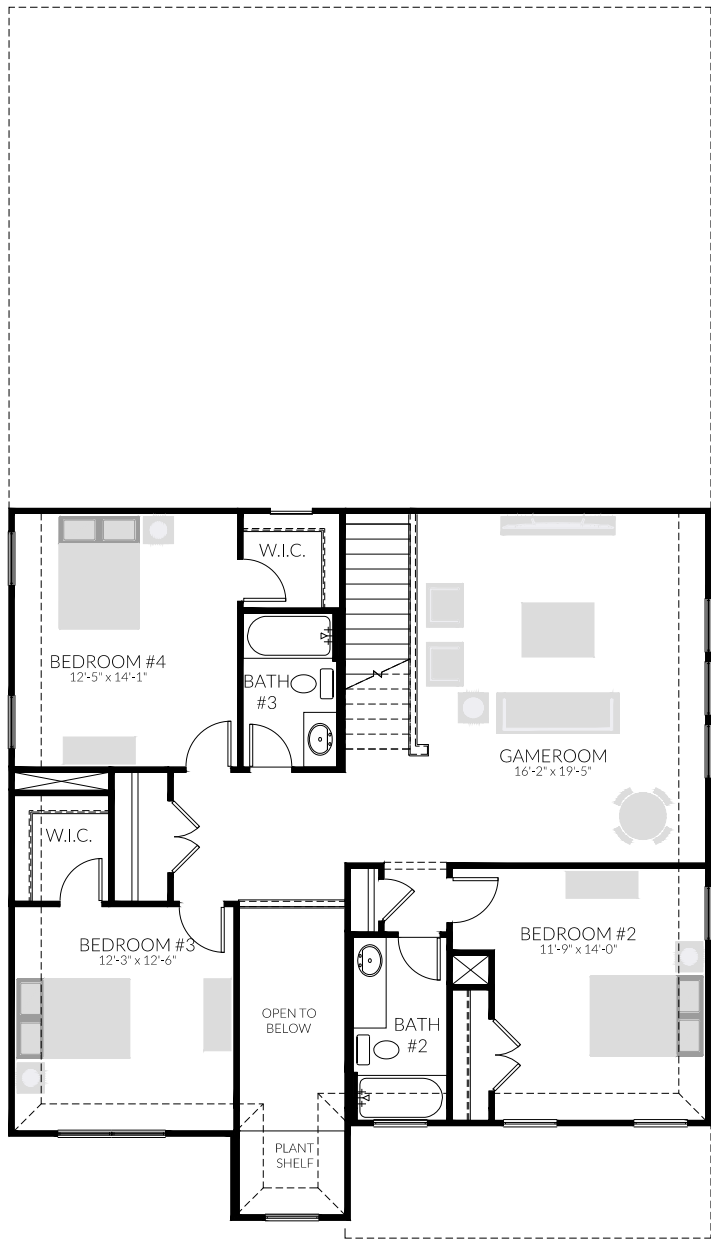

OPT. 3-CAR GARAGE

OPT. MEDIA ROOM
ADDS 263 SQ FT