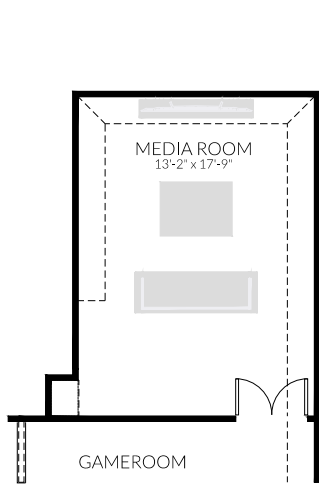

OPT. 3-CAR GARAGE

OPT. MEDIA ROOM
ADDS 263 SQ FT