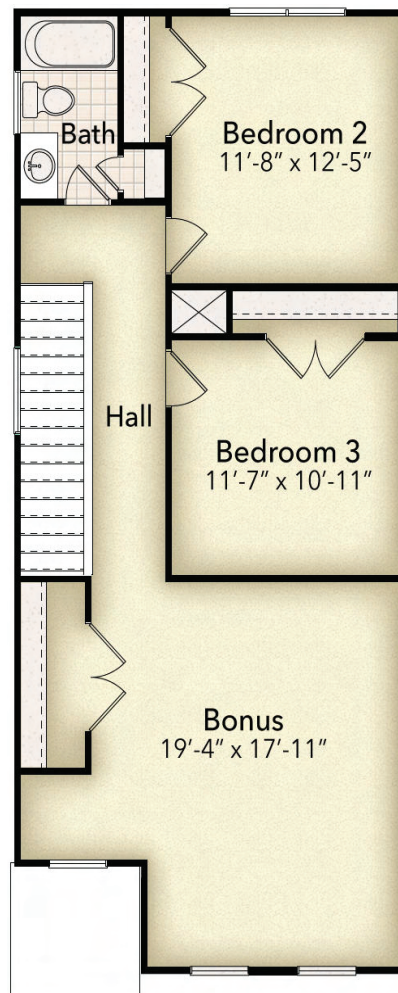

# THE CRAWFORD

craftsman

french

traditional

*\*Note: Building brick, hardies, trim colors vary from shown. See Sales Agent for details.*

first floor

second floor

1,686 sq. ft.

3-4 bedrooms

2.5 baths

Optional  
Bedroom 4

**PARKSIDE BUILDERS, LLC**

All features, designs, and prices are subject to change without notice. Floorplans may vary with selected elevation. All sizes and dimensions are approximate. FLOORPLANS are protected under copyright laws. Use is PROHIBITED without the express consent of Parkside Builders, LLC. 2018 | [goparkside.net](http://goparkside.net)