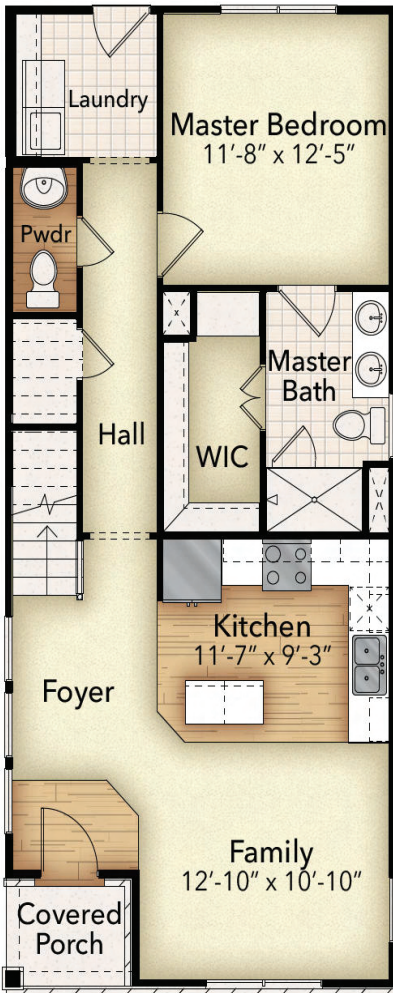

# THE CRAWFORD

craftsman

french

traditional

*\*Note: Building brick, hardies, trim colors vary from shown. See Sales Agent for details.*

first floor

second floor

1,686 sq. ft.

3-4 bedrooms

2.5 baths

Optional  
Bedroom 4

**PARKSIDE BUILDERS, LLC**

All features, designs, and prices are subject to change without notice. Floorplans may vary with selected elevation. All sizes and dimensions are approximate. FLOORPLANS are protected under copyright laws. Use is PROHIBITED without the express consent of Parkside Builders, LLC. 2018 | [goparkside.net](http://goparkside.net)