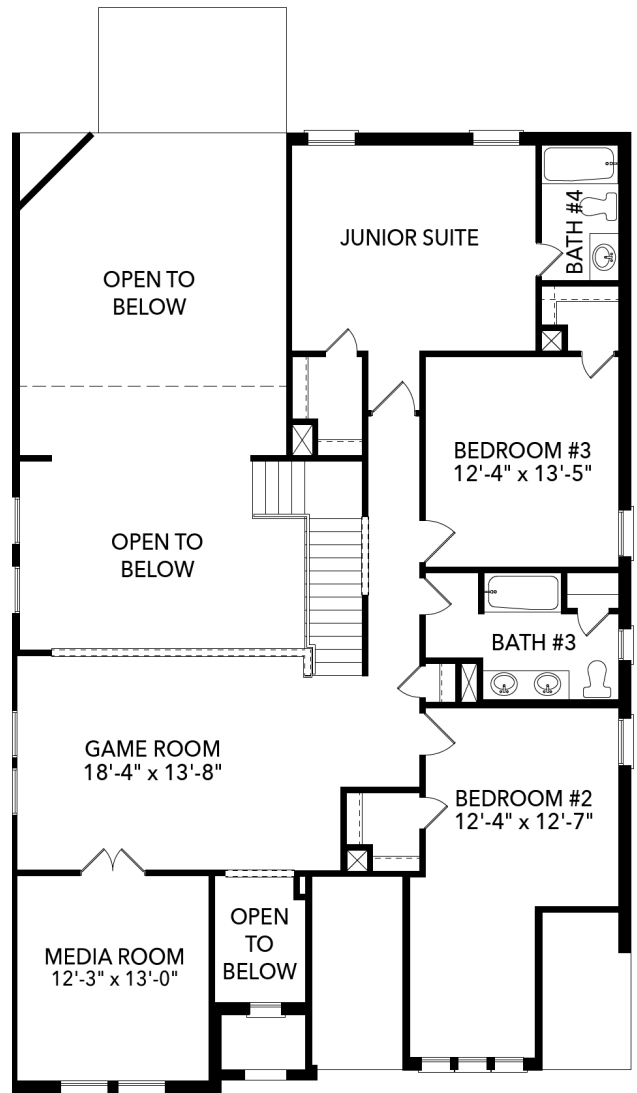

3.5

BATHROOMS

3

GARAGE

\$599,900

Silverstone

Large Kitchen Island
Gourmet Kitchen
Study
High Ceilings in Living Area
Patio Sliding Doors
Freestanding Bathtub
Garage Storage Space

Andy Schei

817-341-0101

AndyS@SandlinHomes.com

1012 Longbow Trail
Justin, TX 76247

www.SandlinHomes.com

First Floor

Second Floor