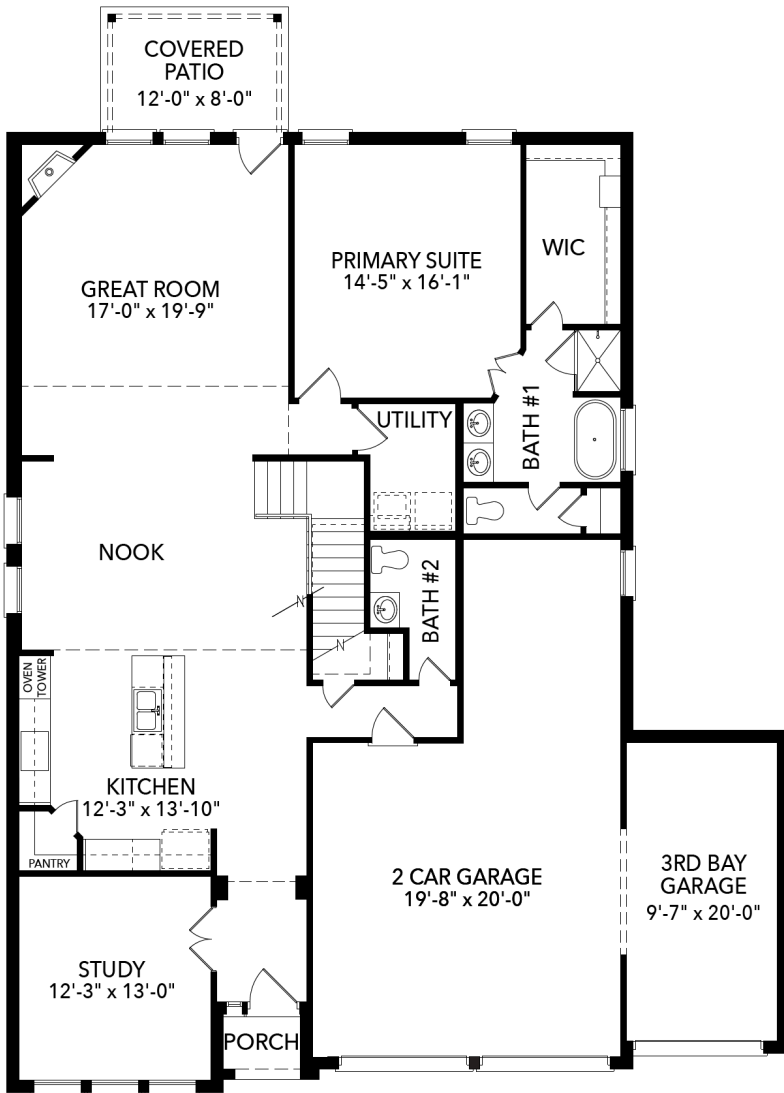

First Floor