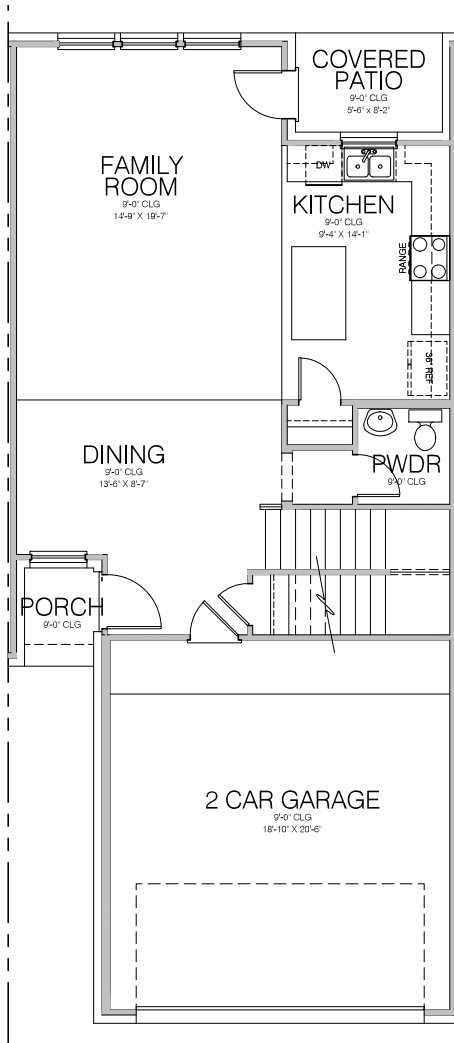

# BAINE-INT

1st Floor Plan

2nd Floor Plan

Base Plan..... 1,903 sf

REVISED 05/08/20