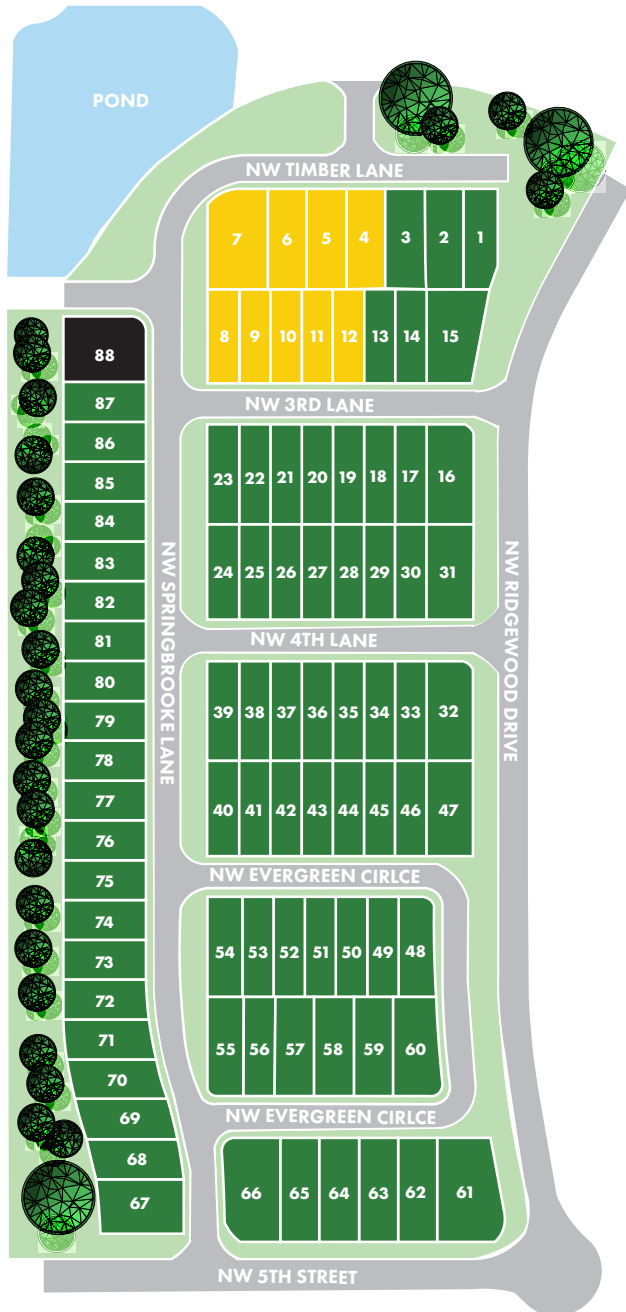

HOPE TIMBER VILLAS

Grimes, Iowa

- SITE AVAILABLE
- SOLD UNDER CONTRACT
- MARKET HOME AVAILABLE

MINUTES TO DRIVE

DALLAS CENTER GRIMES HS	2
HY-VEE MULTIPLEX	7
HY-VEE	7
JORDAN CREEK	21
COURT AVE DOWNTOWN	23
AIRPORT	28

1449 NW TIMBER LANE
\$328,000 - LOT 4

AVAILABLE NOW

1435 NW TIMBER LANE
\$335,000 - LOT 5

AVAILABLE NOW

1421 NW TIMBER LANE
\$328,000 - LOT 6

COMING SOON

1407 NW TIMBER LANE
\$351,000 - LOT 7

AVAILABLE NOW