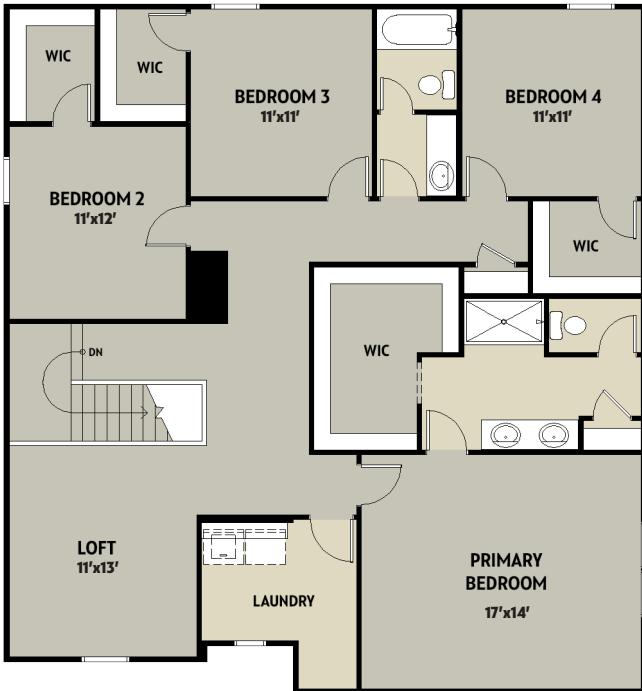

THE LINCOLN

HARMONY SERIES

5

Bedrooms

2.5

Bathrooms

2961

Finished Sq. Ft.

2

Car Garage

Elevation A | Brick A

Elevation B | Brick A

Elevation C | Brick A

Elevation D | Brick A

Elevation E | Brick A

FIRST FLOOR

SECOND FLOOR