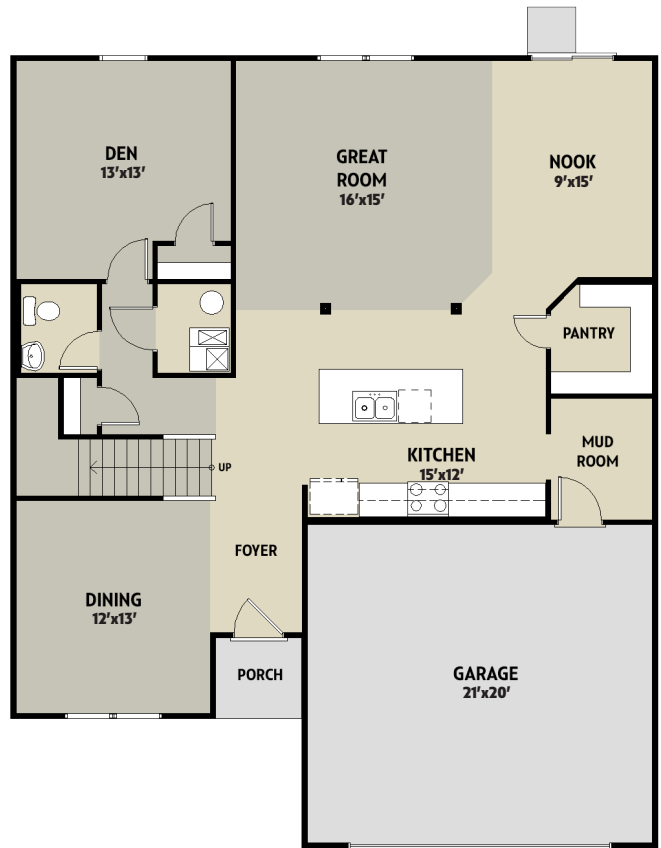

THE LINCOLN

HARMONY SERIES

5

Bedrooms

2.5

Bathrooms

2961

Finished Sq. Ft.

2

Car Garage

Elevation A | Brick A

Elevation B | Brick A

Elevation C | Brick A

Elevation D | Brick A

Elevation E | Brick A

FIRST FLOOR

SECOND FLOOR