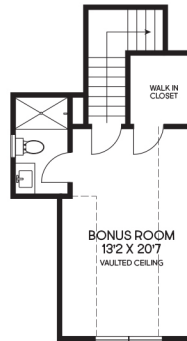

FAYE'S MEADOW AT MOTTS LANDING

THE LAKE WORTH

3695 SQ. FT.
4 BEDROOMS
4.5 BATHS
BONUS ROOM
2 CAR GARAGE

For illustration purposes only. All representations, dimensions and specifications may vary from those depicted and are subject to revision, change and/or substitution without notice.