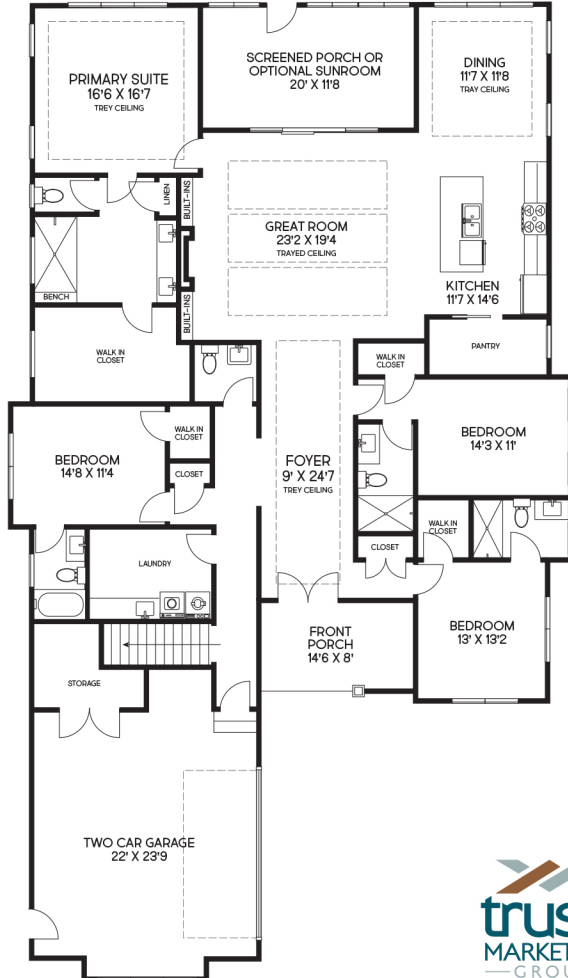

FAYE'S MEADOW AT MOTTS LANDING

THE LAKE WORTH

3695 SQ. FT.
4 BEDROOMS
4.5 BATHS
BONUS ROOM
2 CAR GARAGE

For illustration purposes only. All representations, dimensions and specifications may vary from those depicted and are subject to revision, change and/or substitution without notice.