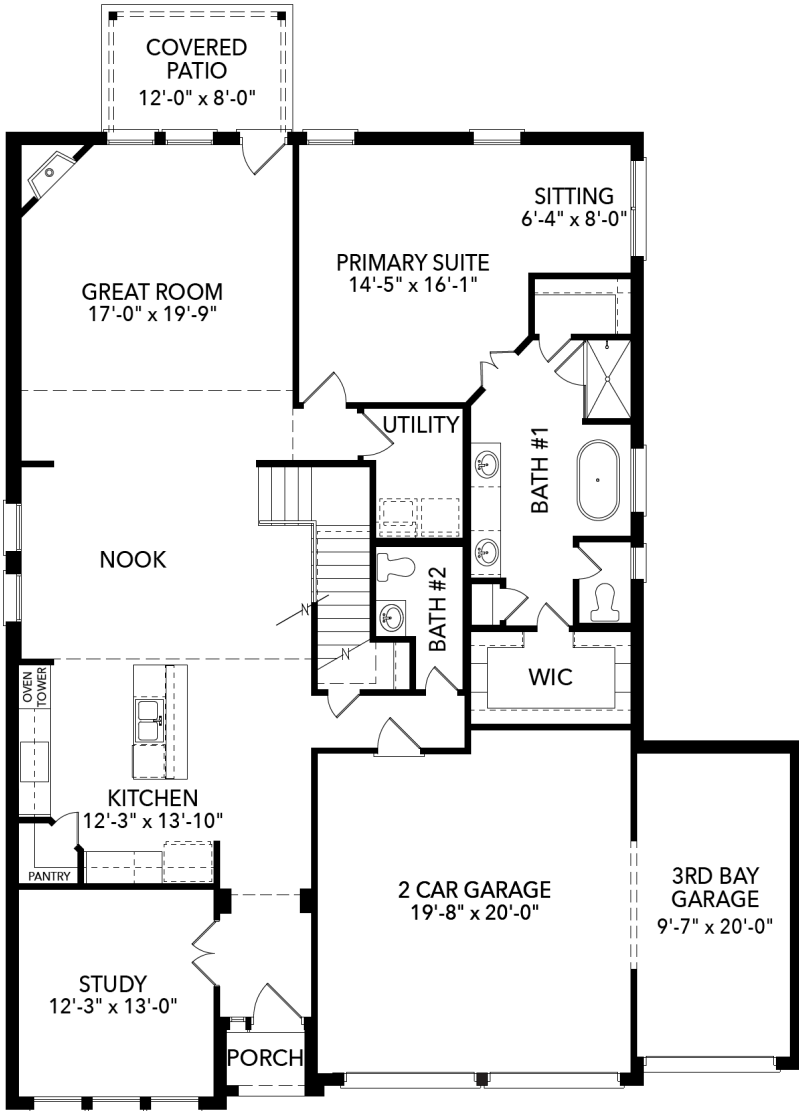

First Floor