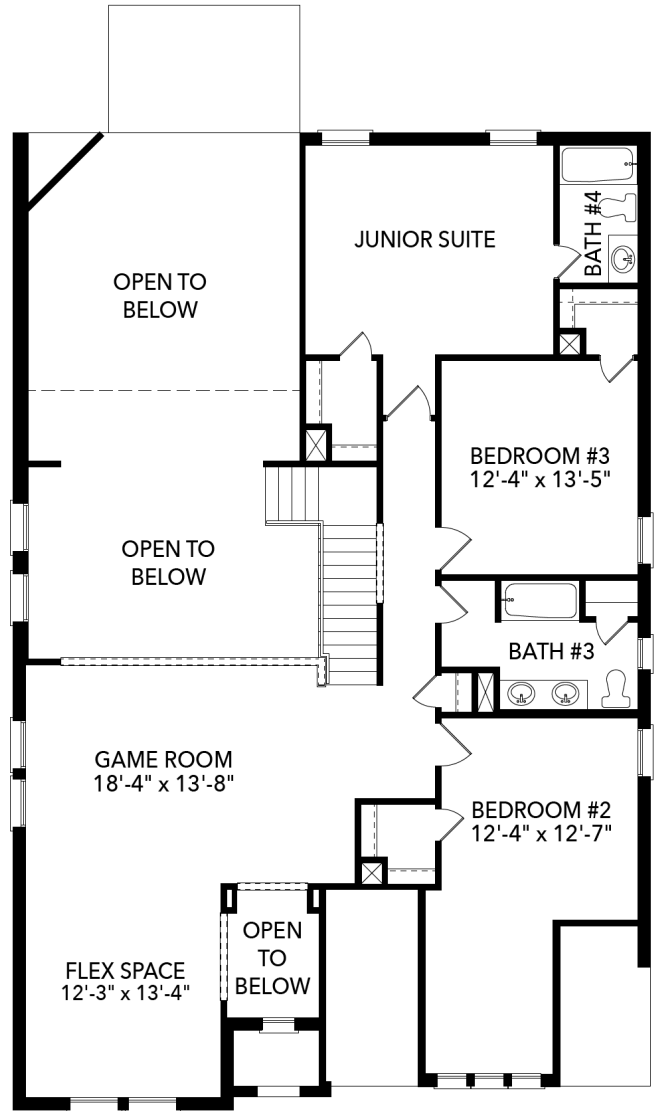

Second Floor