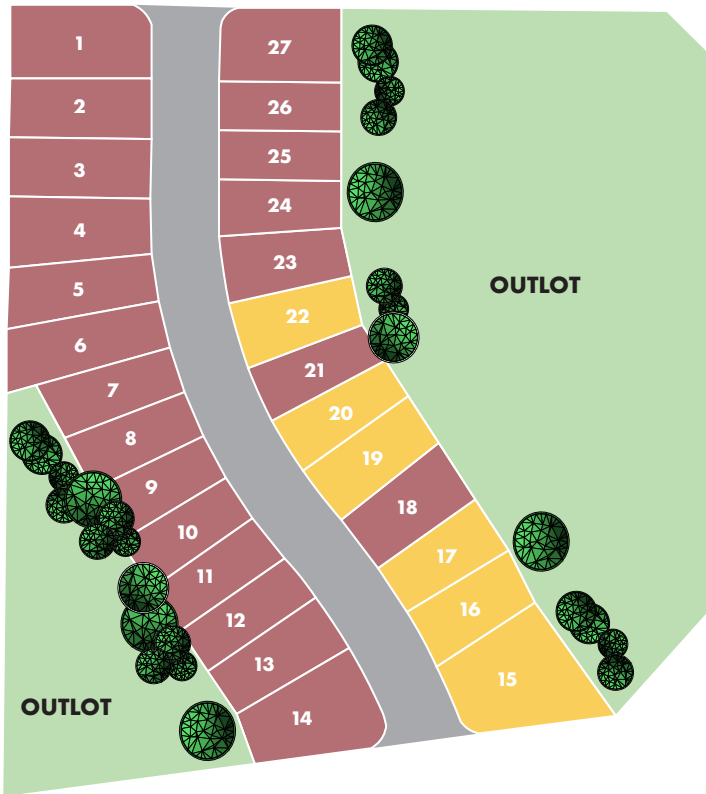

BANKS LANDING WEST DES MOINES, IOWA

$2,000 IN CLOSING COSTS WITH PREFERRED LENDER COSTS

■ SITE AVAILABLE
■ SOLD UNDER CONTRACT
■ MARKET HOME AVAILABLE

MINUTES TO DRIVE

MIDAMERICAN RECIPLEX	4
FAREWAY	3
TOP GOLF	4
JORDAN CREEK MALL	7
DOWNTOWN	20
AIRPORT	20

FOR MORE INFO ON BANKS LANDING...