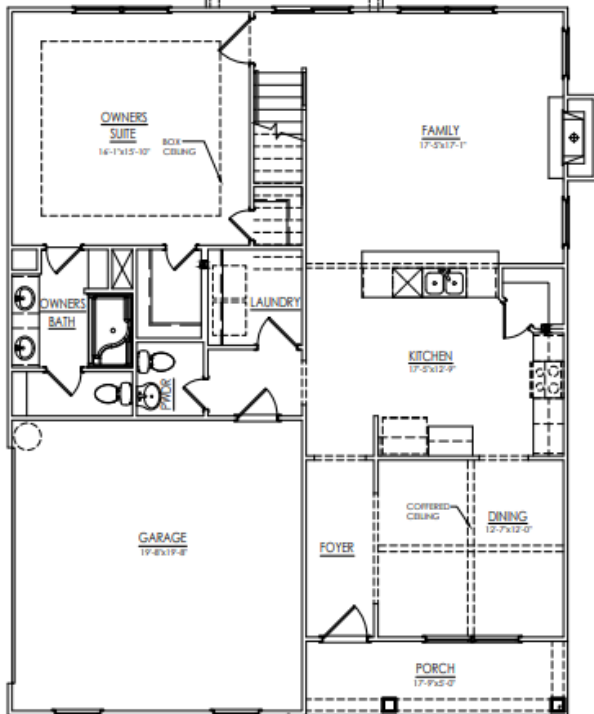

# The Salem

All information deemed liable and accurate, but subject to change. Plans and elevations are neighborhood specific and may not available in all neighborhoods. 8/2025

# The Salem

- 3058 sq ft
- 5 bedrooms | 3.5 baths

## Upper Level