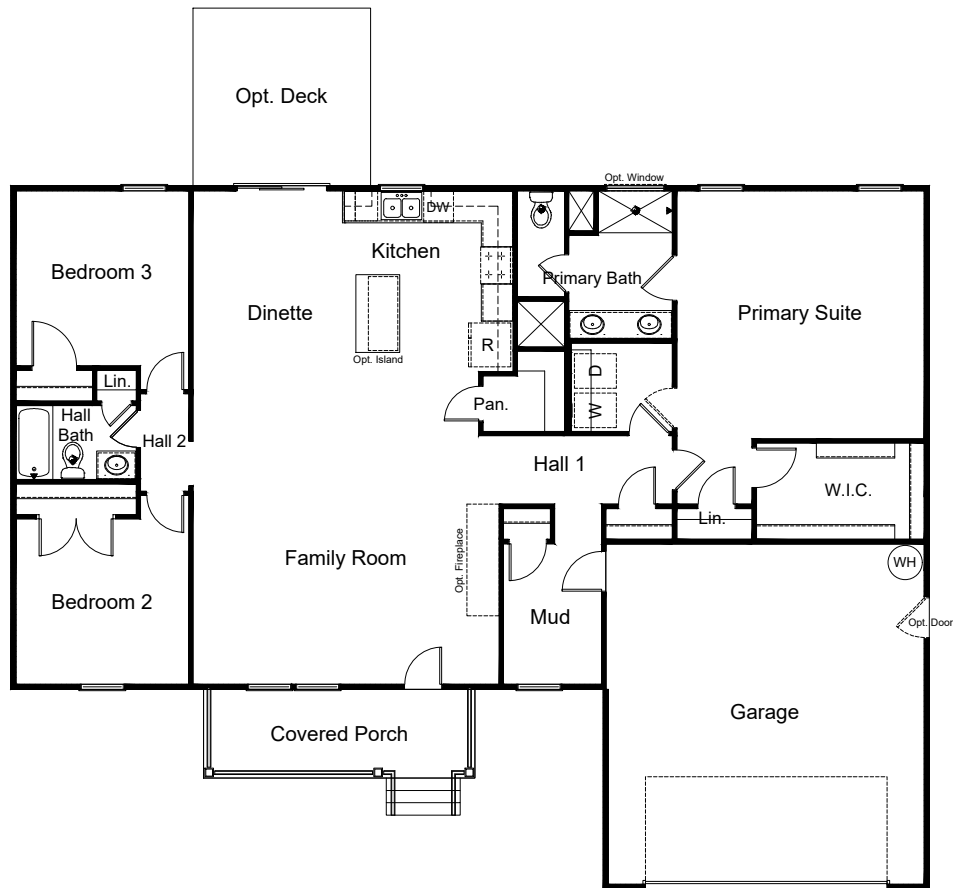

Traditional Elevation

Farmhouse Elevation

Artisan Elevation

1st Floor Plan

The

Mattory

1,826 sq. ft.

VERTICAL BUILDERS