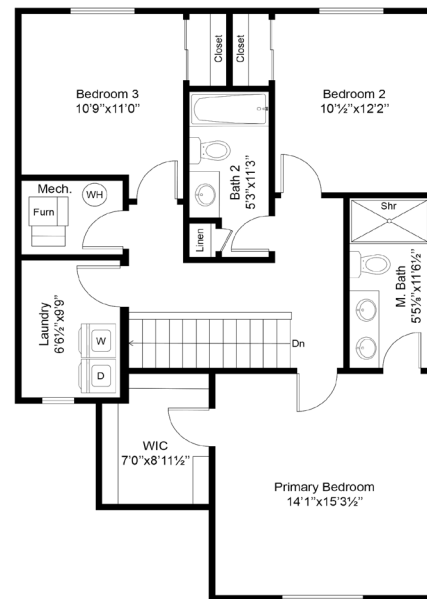

TOWNHOME FEATURES

- Appliances Included
- 9' Ceilings
- Quartz Countertops
- Pantry
- 2nd Level Laundry

FOR MORE INFORMATION - P: 515-216-1015 | E: INFO@DESTINYHOMESUSA.COM

BUYDESTINYHOMES.COM

HYPERION PLAN

3 BEDS | 2.5 BATHS | 2 CAR | 1500 SQ FT

UPPER LEVEL

FOR MORE INFORMATION - P: 515-216-1015 | E: INFO@DESTINYHOMESUSA.COM

BUYDESTINYHOMES.COM