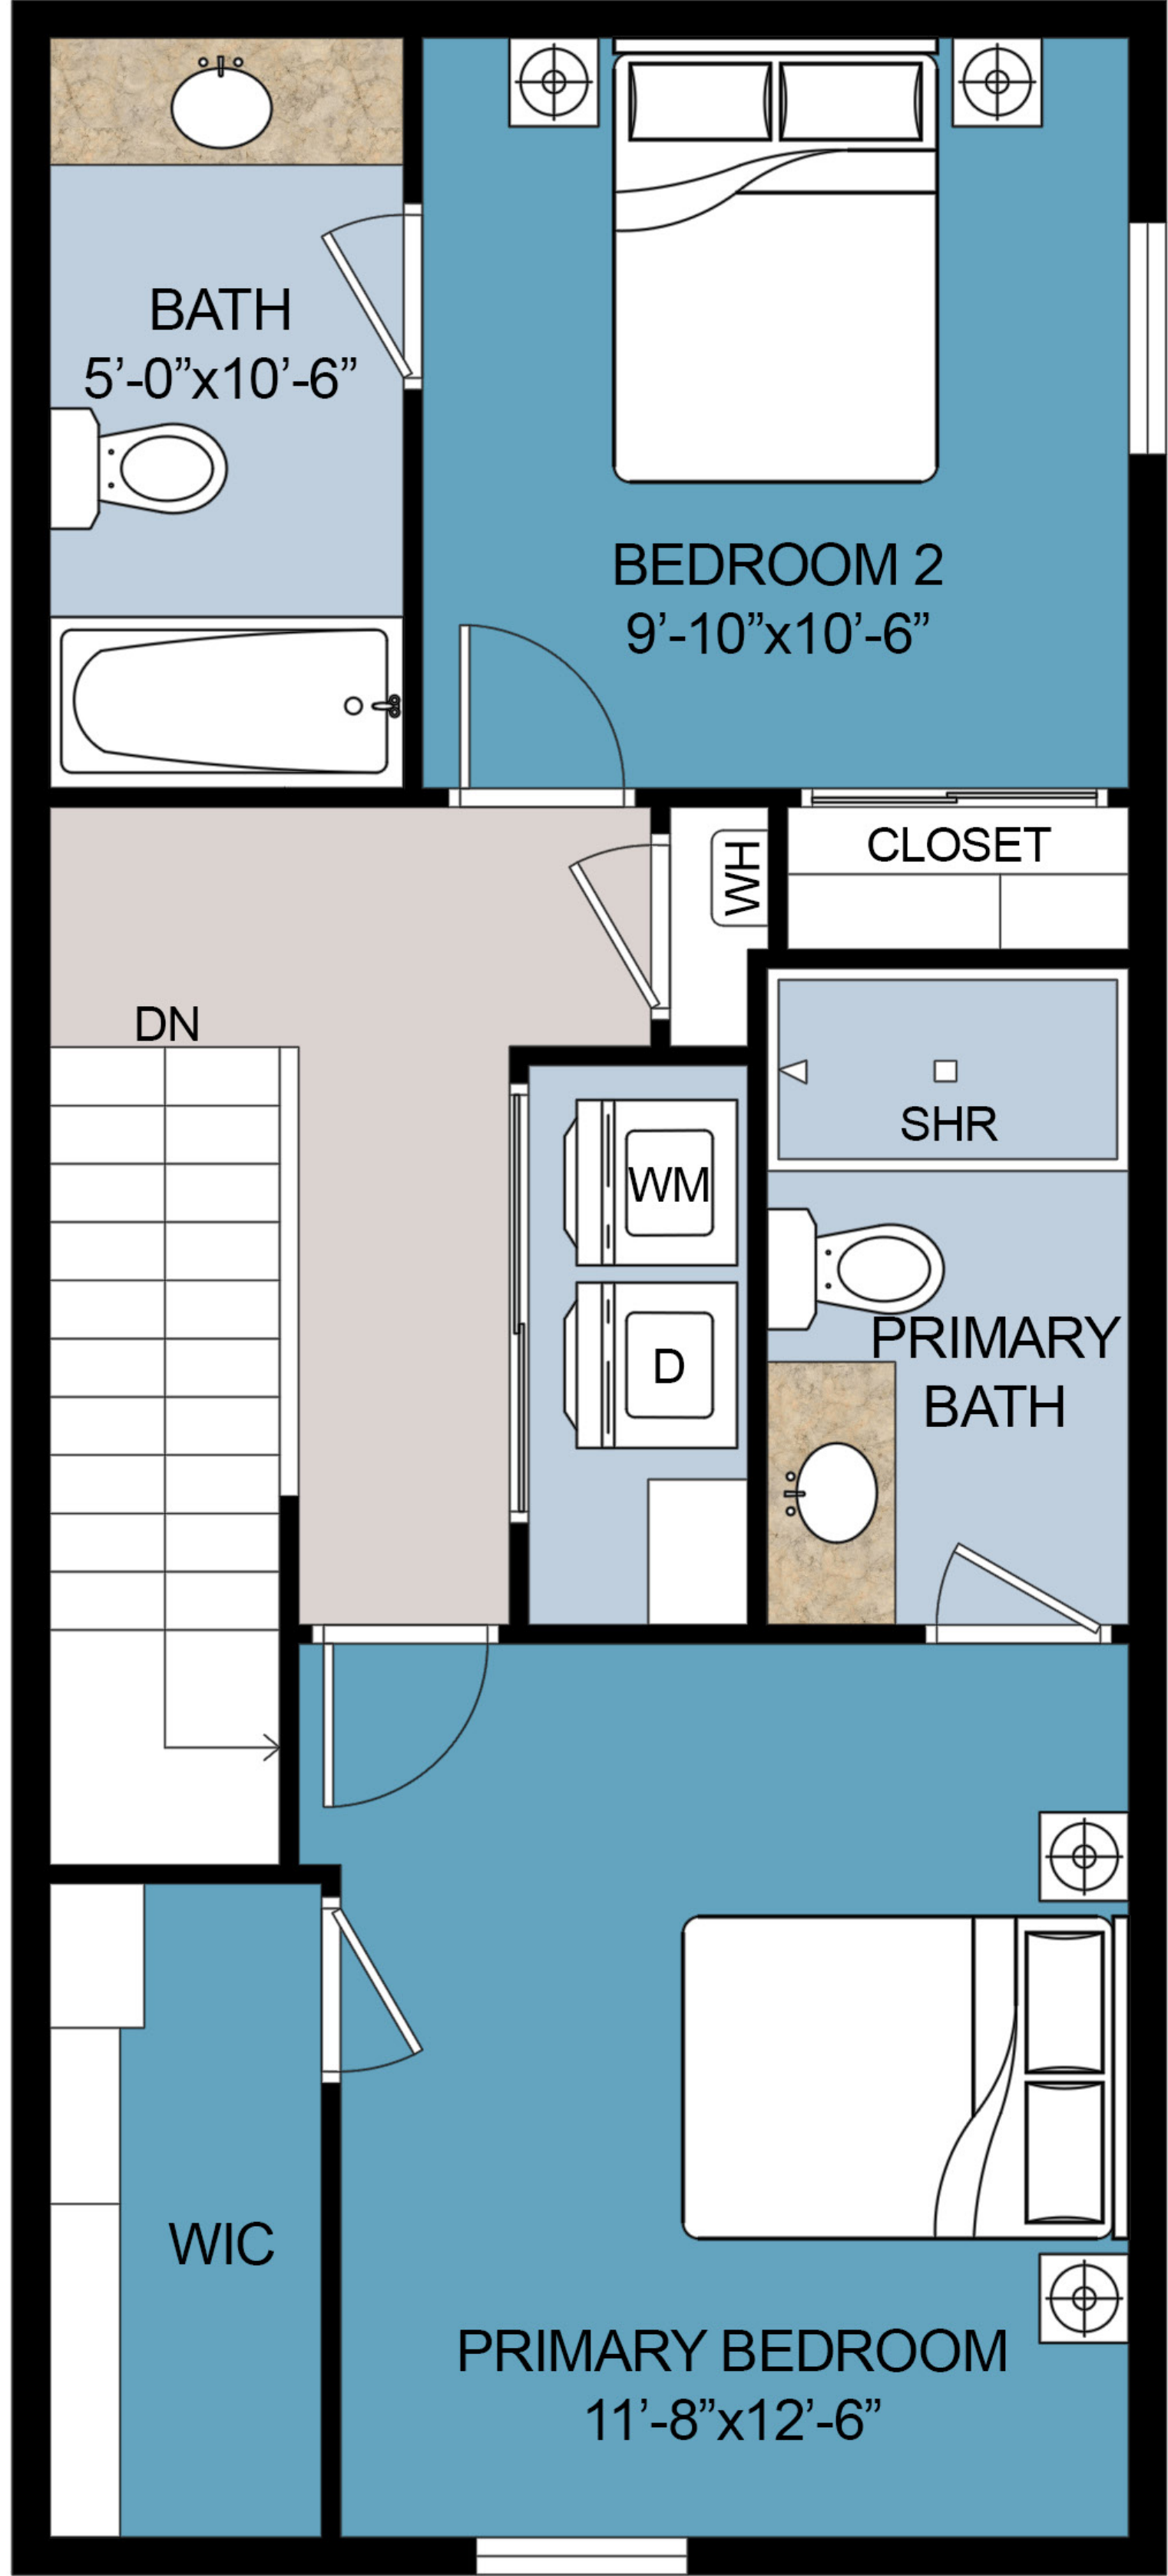

LOWER FLOOR PLAN

UPPER FLOOR PLAN

# The Topaz Cottage Floor Plan

1152 Sq. Ft. | 2 BD | 2.5 BA