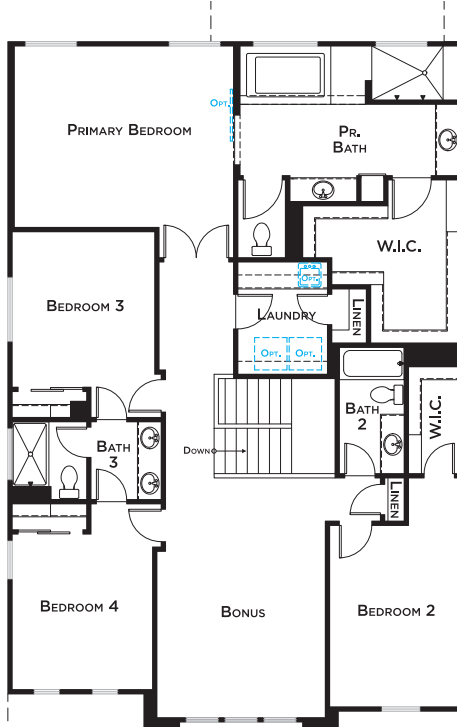

RESIDENCE 4

3,816
SQUARE FEET

5 - 6
BEDROOMS

5
BATHROOMS

SEPARATE
GUEST SUITE

- Scan the code
- Choose your plans
- Get Notified when they're available or sell

SECOND FLOOR

FIRST FLOOR

560 SF PRIVATE GUEST SUITE

ELEVATION A - FARMHOUSE

ELEVATION B - COTTAGE

ELEVATION C - RANCH