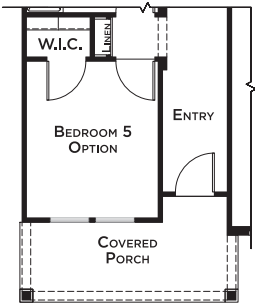

RESIDENCE 4

3,816
SQUARE FEET

5 - 6
BEDROOMS

5
BATHROOMS

SEPARATE
GUEST SUITE

- Scan the code
- Choose your plans
- Get Notified when they're available or sell

SECOND FLOOR

FIRST FLOOR

560 SF PRIVATE GUEST SUITE

ELEVATION A - FARMHOUSE

ELEVATION B - COTTAGE

ELEVATION C - RANCH