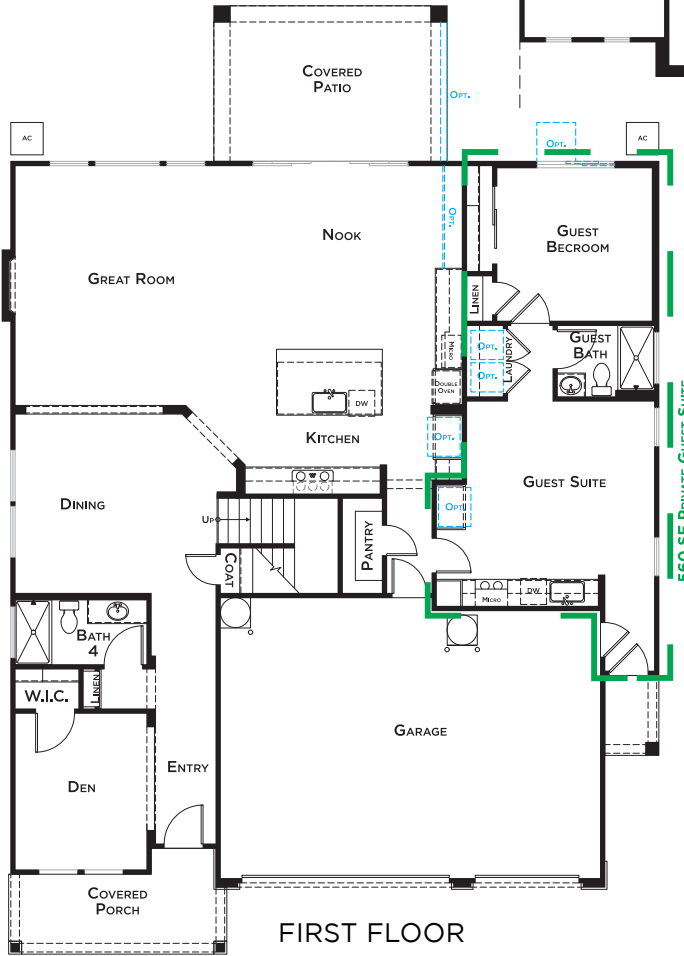

RESIDENCE 4

3,816
SQUARE FEET

5 - 6
BEDROOMS

5
BATHROOMS

SEPARATE
GUEST SUITE

- Scan the code
- Choose your plans
- Get Notified when they're available or sell

SECOND FLOOR

FIRST FLOOR

560 SF PRIVATE GUEST SUITE

ELEVATION A - FARMHOUSE

ELEVATION B - COTTAGE

ELEVATION C - RANCH