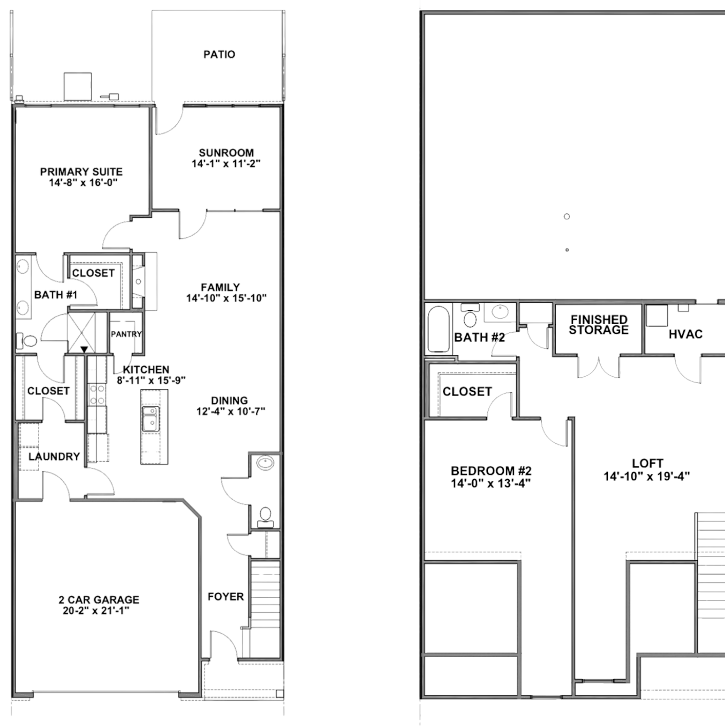

The Portland

16420 Creekstone Point Ave
Moseley, VA 23120

The Villas at Swift Creek | Townhome | \$543,974
2,344 sq ft. | 2 Bed | 2.5 Bath | Homesite 81

Exterior Colors

**Horizontal Siding
Board & Batten
Garage Door**

Trim

Front Door

Roof

Brick

Flooring

**Mohawk RevWood Select:
Fawn Chestnut**

**Mohawk Reactivate:
702 Linen Lace (6lb Padding)
Bedroom 2/Closet**

Lighting

Foyer

Dining

**Primary Bath x2
Powder Bath**

Bath #2

Kitchen

**Cabinets:
Brellin Purestyle (White)**

**Plumbing:
Kohler Bellara Pull-Down Faucet
Soap Dispenser
Vibrant Stainless Steel**

Pendants (x2)

**Countertops + Backsplash:
Terra Sol Pental Quartz (Counter)
Highland Lake Snow 03x10 (Tile Backsplash)
Mapei Biscuit (Grout)**

Primary Bath

**Cabinets:
Benton Quill
Raised Height,
White Cultured Marble Top**