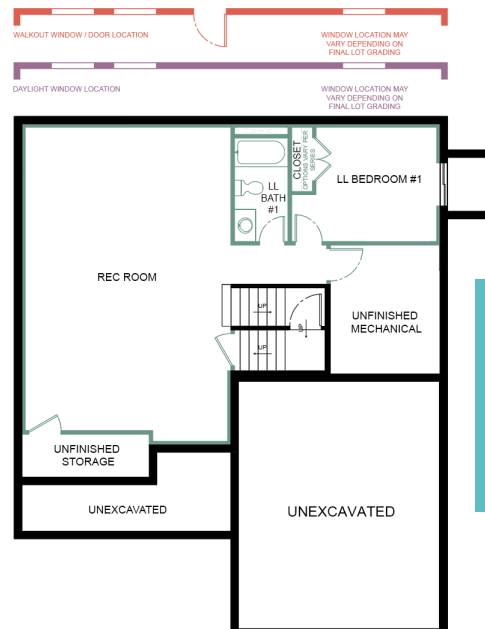

Modern Prairie

Farmhouse

Riverside

- 2 story
- 5 bedrooms
- 3 bathrooms
- 2 car garage*
- 2,538 sq. ft. (approx.)

**3 car option available
in some communities*

A CLAYTON COMPANY

energy
efficient

Optional Lower Level Finish