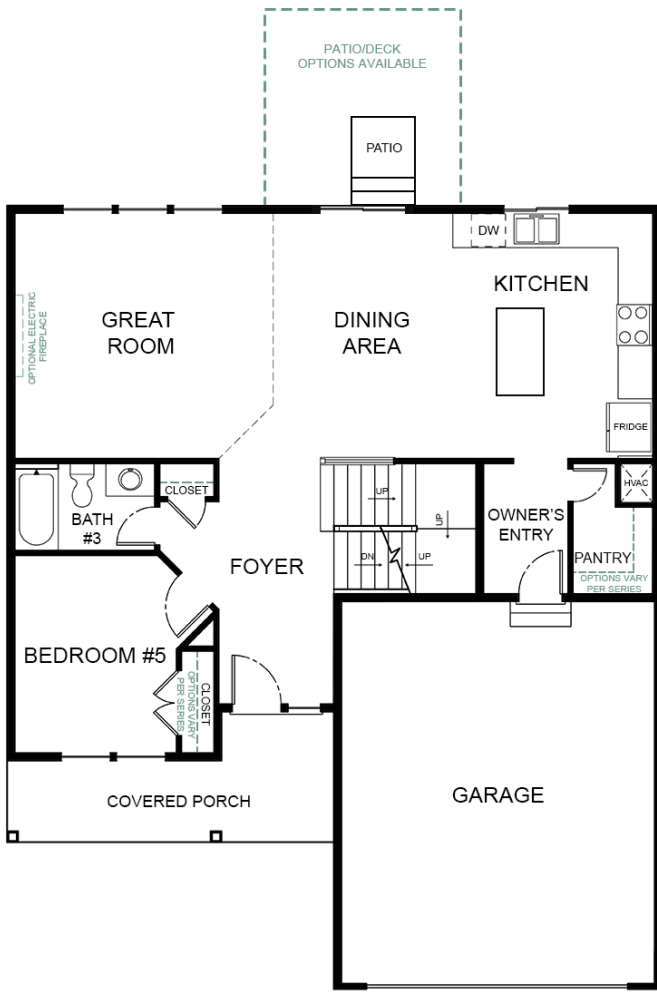

Modern Prairie

Farmhouse

Riverside

- 2 story
- 5 bedrooms
- 3 bathrooms
- 2 car garage*
- 2,538 sq. ft. (approx.)

**3 car option available
in some communities*

A CLAYTON COMPANY

energy
efficient

Optional Lower Level Finish