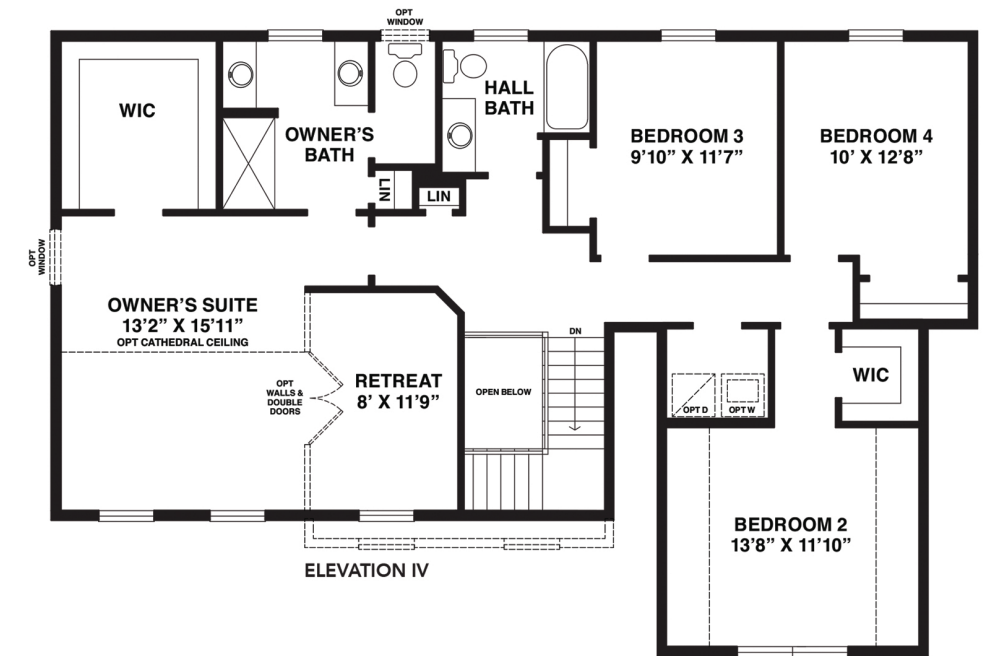

Longwood IV - Sterling Collection (B)  
Artist's Rendering with optional transom and stone water table

# Longwood

4 Bedrooms | 2½ Baths | 2,364 - 2,552 Sq. Ft.

BASEMENT

FIRST FLOOR

SECOND FLOOR