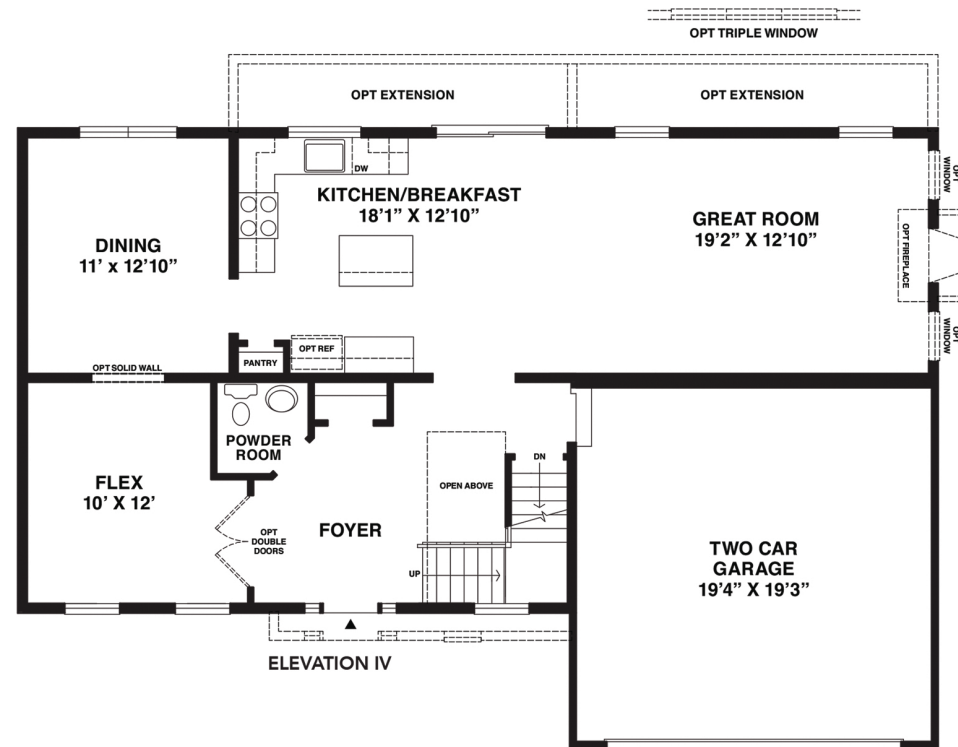

Longwood IV - Sterling Collection (B)  
Artist's Rendering with optional transom and stone water table

# Longwood

4 Bedrooms | 2½ Baths | 2,364 - 2,552 Sq. Ft.

BASEMENT

FIRST FLOOR

SECOND FLOOR