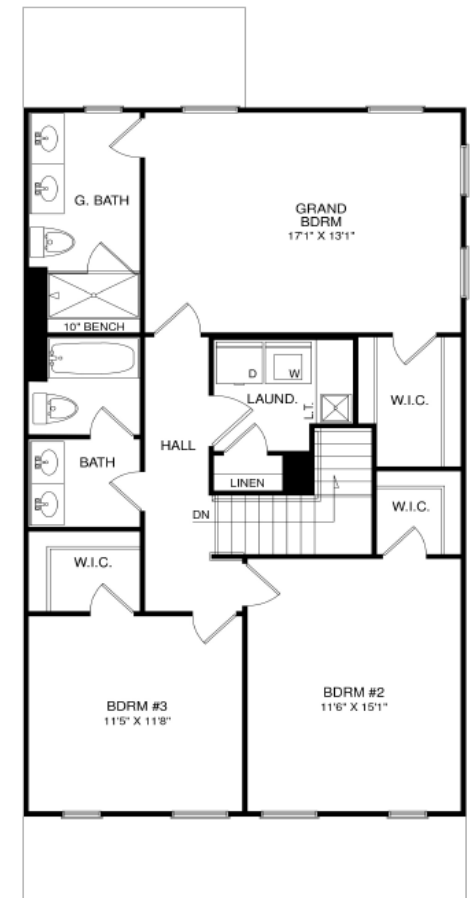

TOWNEHOME COLLECTION
THE POPLAR

at Harpers Mill

Approx. SQ. FT: 1,777
3 Bedrooms, 2.5 Baths

For more information visit www.CristoHomes.com

LOWER LEVEL

MAIN LEVEL

UPPER LEVEL

For more information visit www.CristoHomes.com