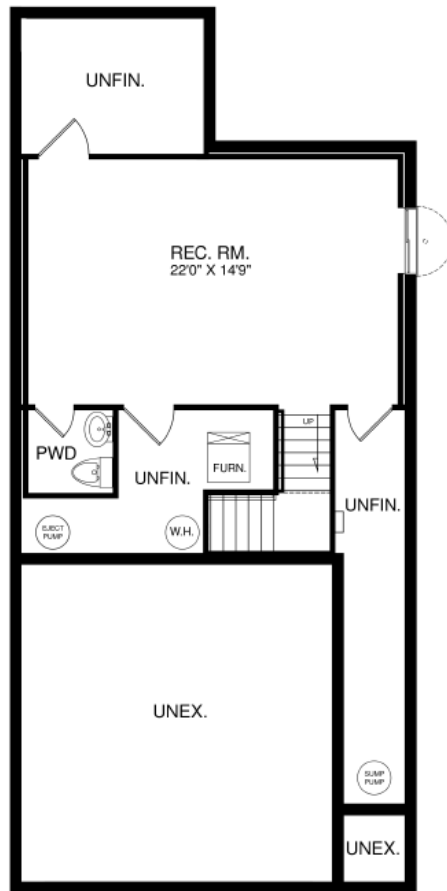

TOWNEHOME COLLECTION
THE POPLAR

at Harpers Mill

Approx. SQ. FT: 1,777
3 Bedrooms, 2.5 Baths

For more information visit www.CristoHomes.com

LOWER LEVEL

MAIN LEVEL

UPPER LEVEL

For more information visit www.CristoHomes.com