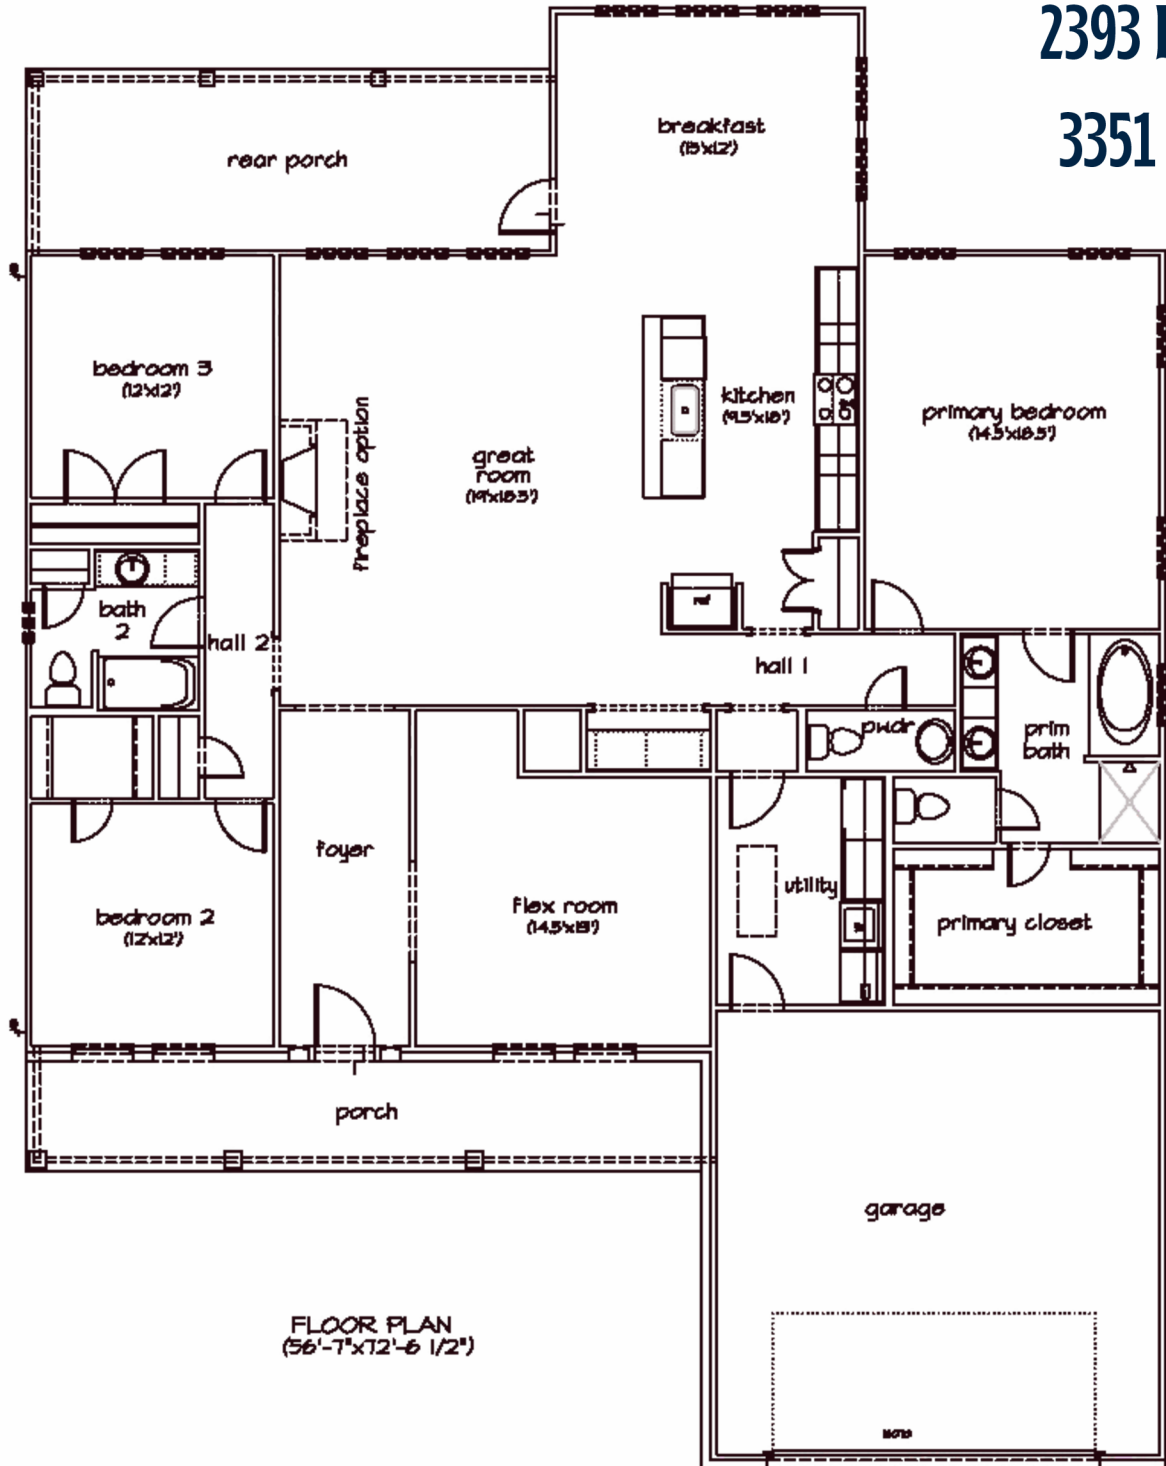

The Esplanade

Signature Collection

The Esplanade

3 or 4 Bedrooms

2.5 Baths

2393 Living Area

3351 Total Area

Builder reserves the right to make changes to plans, specifications, materials, and to substitute materials of similar quality without notice. All dimensions & square footages are approximate.. Floor plans and some elevations depicted are artistic renderings & may differ from actual construction plans. Prices are subject to change without notice.