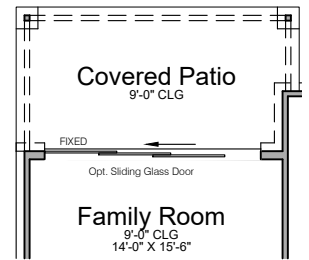

1st Floor Plan

2nd Floor Plan

Opt. Utility Cabinet w/ Sink

Opt. Primary Bath

Opt. 2nd Sink @ Bath 2

Opt. Covered Patio w/ Opt. Sliding Patio Door

Opt. Bath 3 @ Bedroom 4

Base Plan..... 2339 sf