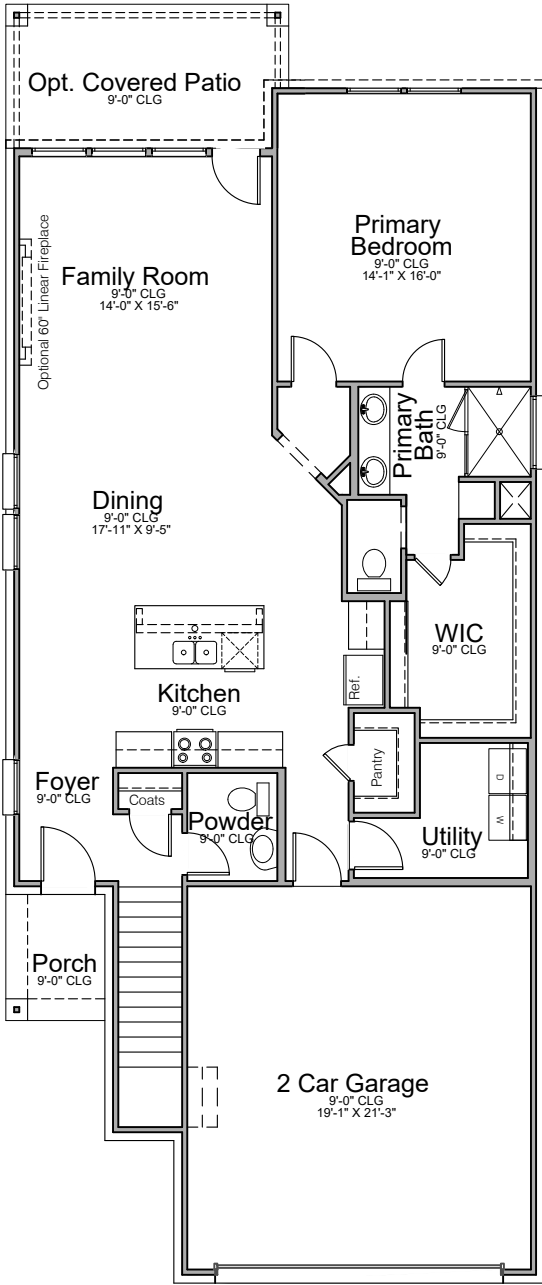

1st Floor Plan

2nd Floor Plan

Opt. Utility Cabinet w/ Sink

Opt. Primary Bath

Opt. 2nd Sink @ Bath 2

Opt. Covered Patio w/ Opt. Sliding Patio Door

Opt. Bath 3 @ Bedroom 4

Base Plan..... 2339 sf