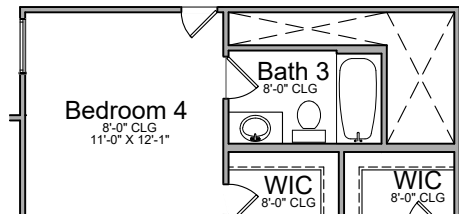

1st Floor Plan

2nd Floor Plan

Opt. Utility Cabinet w/ Sink

Opt. Primary Bath

Opt. 2nd Sink @ Bath 2

Opt. Covered Patio w/ Opt. Sliding Patio Door

Opt. Bath 3 @ Bedroom 4

Base Plan..... 2339 sf