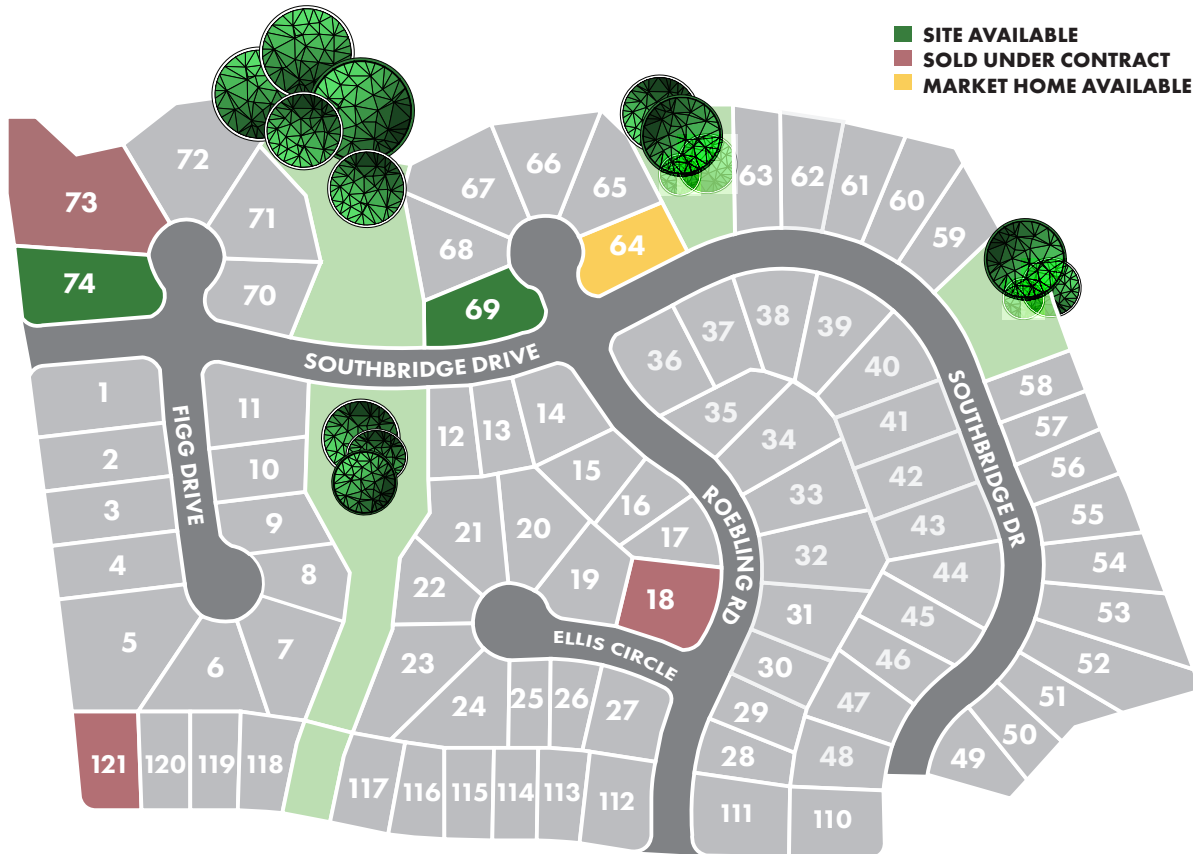

SOUTHBRIDGE PLAT 2

Adel, Iowa

AVAILABLE HOMES & SITES

COMING SOON
1715 ROEBLING RD
\$583,650 - LOT 64

Lot #	Address	Lot Size (sq ft)	Lot Style
64	1715 Roebling Rd	13,041	Walkout
69	1716 Roebling Rd	14,564	Walkout
74	1714 Figg Dr	21,025	Standard